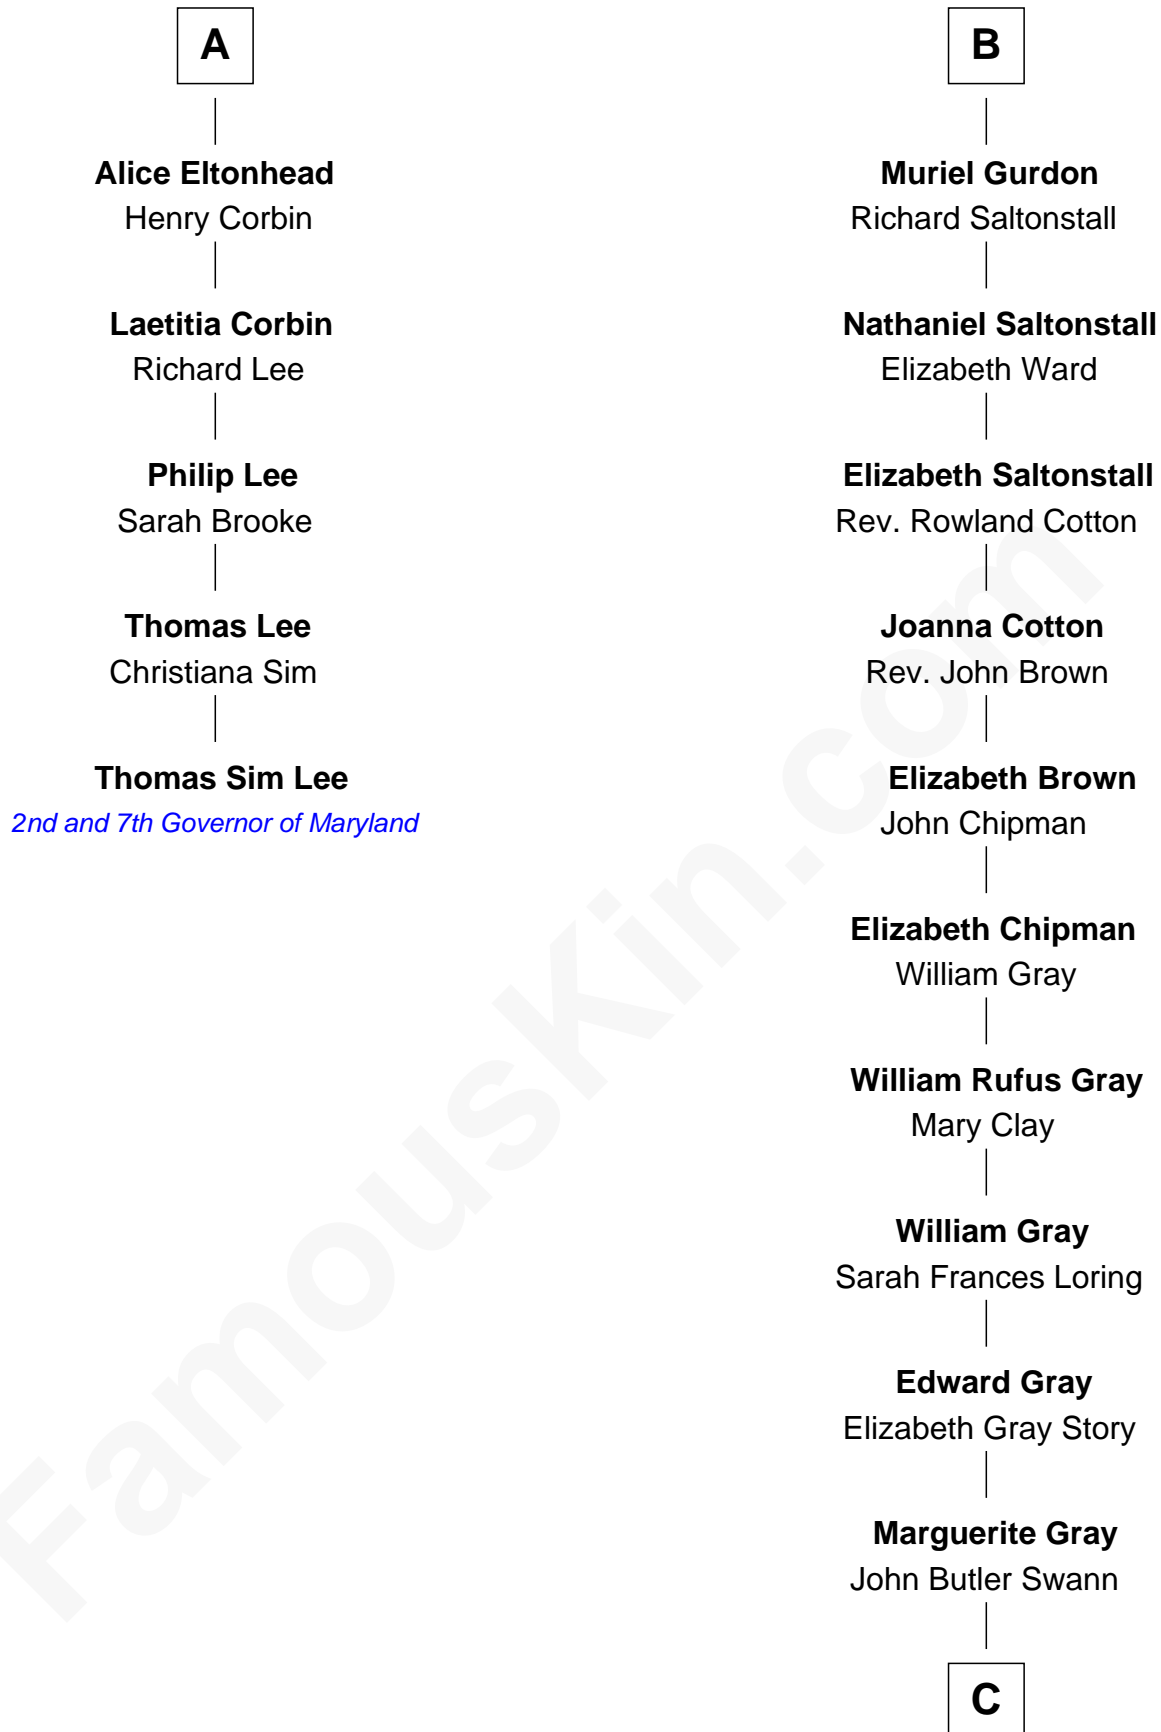

# FamousKin.com Relationship Chart of

**Thomas Sim Lee**

*2nd and 7th Governor of Maryland*

**11th cousin 7 times removed of**

**Story Musgrave**

*NASA Astronaut*

**C**

—  
**Marguerite Swann**

Percy Musgrave

—  
**Story Musgrave**

*NASA Astronaut*

FamousKin.com