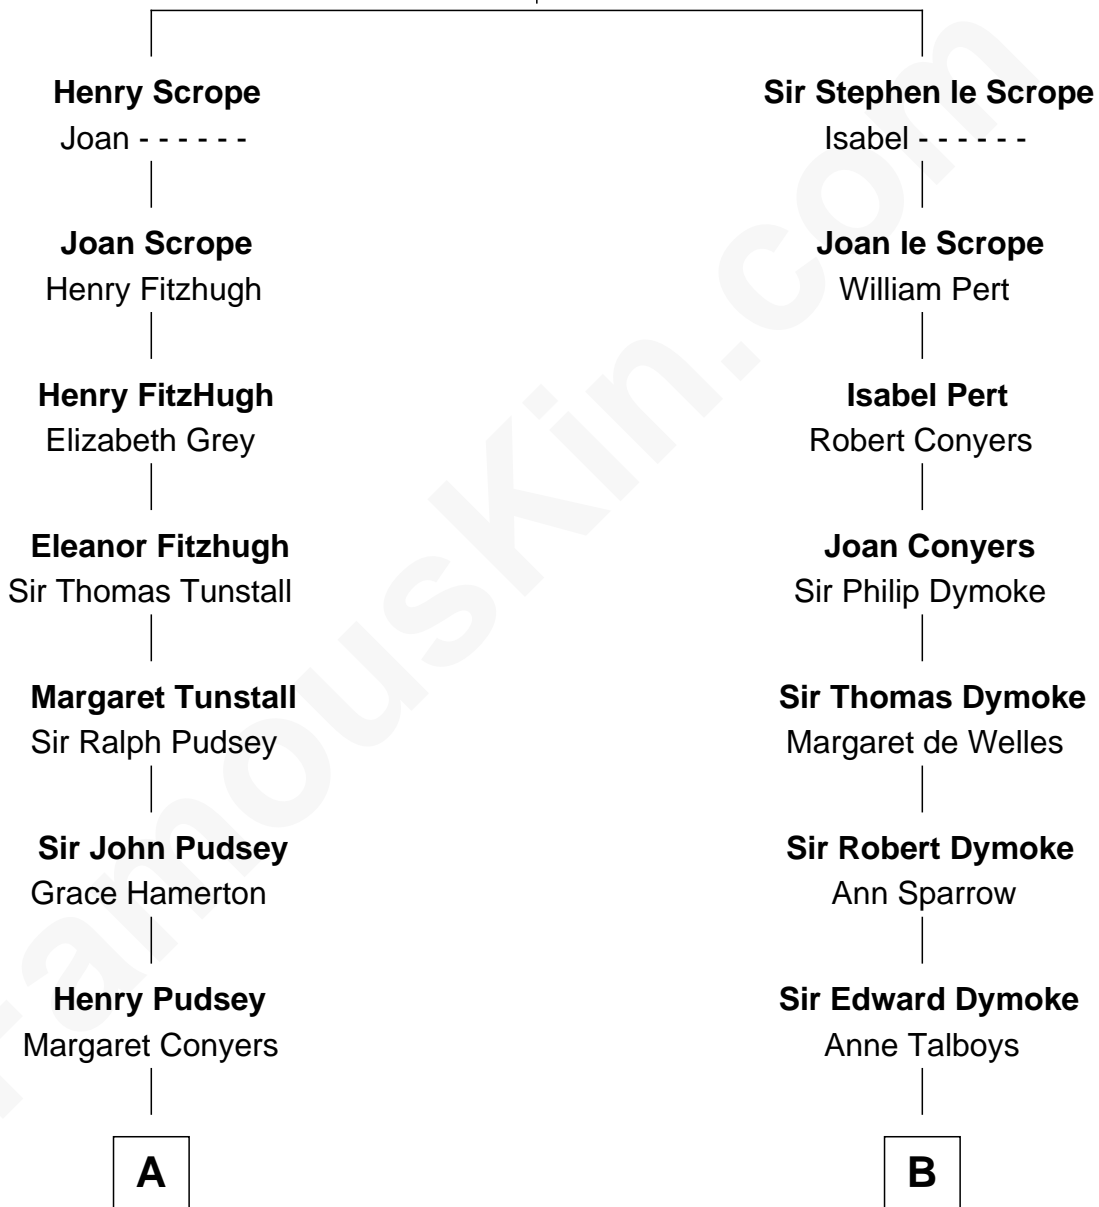

## Relationship Chart of

**Thomas Sim Lee**

*2nd and 7th Governor of Maryland*

17th cousin 1 time removed of

**General George S. Patton**

*U.S. Army - World War II*

**Sir Geoffrey le Scrope**

Ivetta de Ros

**C**

**George Smith Patton**

Ruth Wilson

**General George S. Patton**

*U.S. Army - World War II*

FamousKin.com