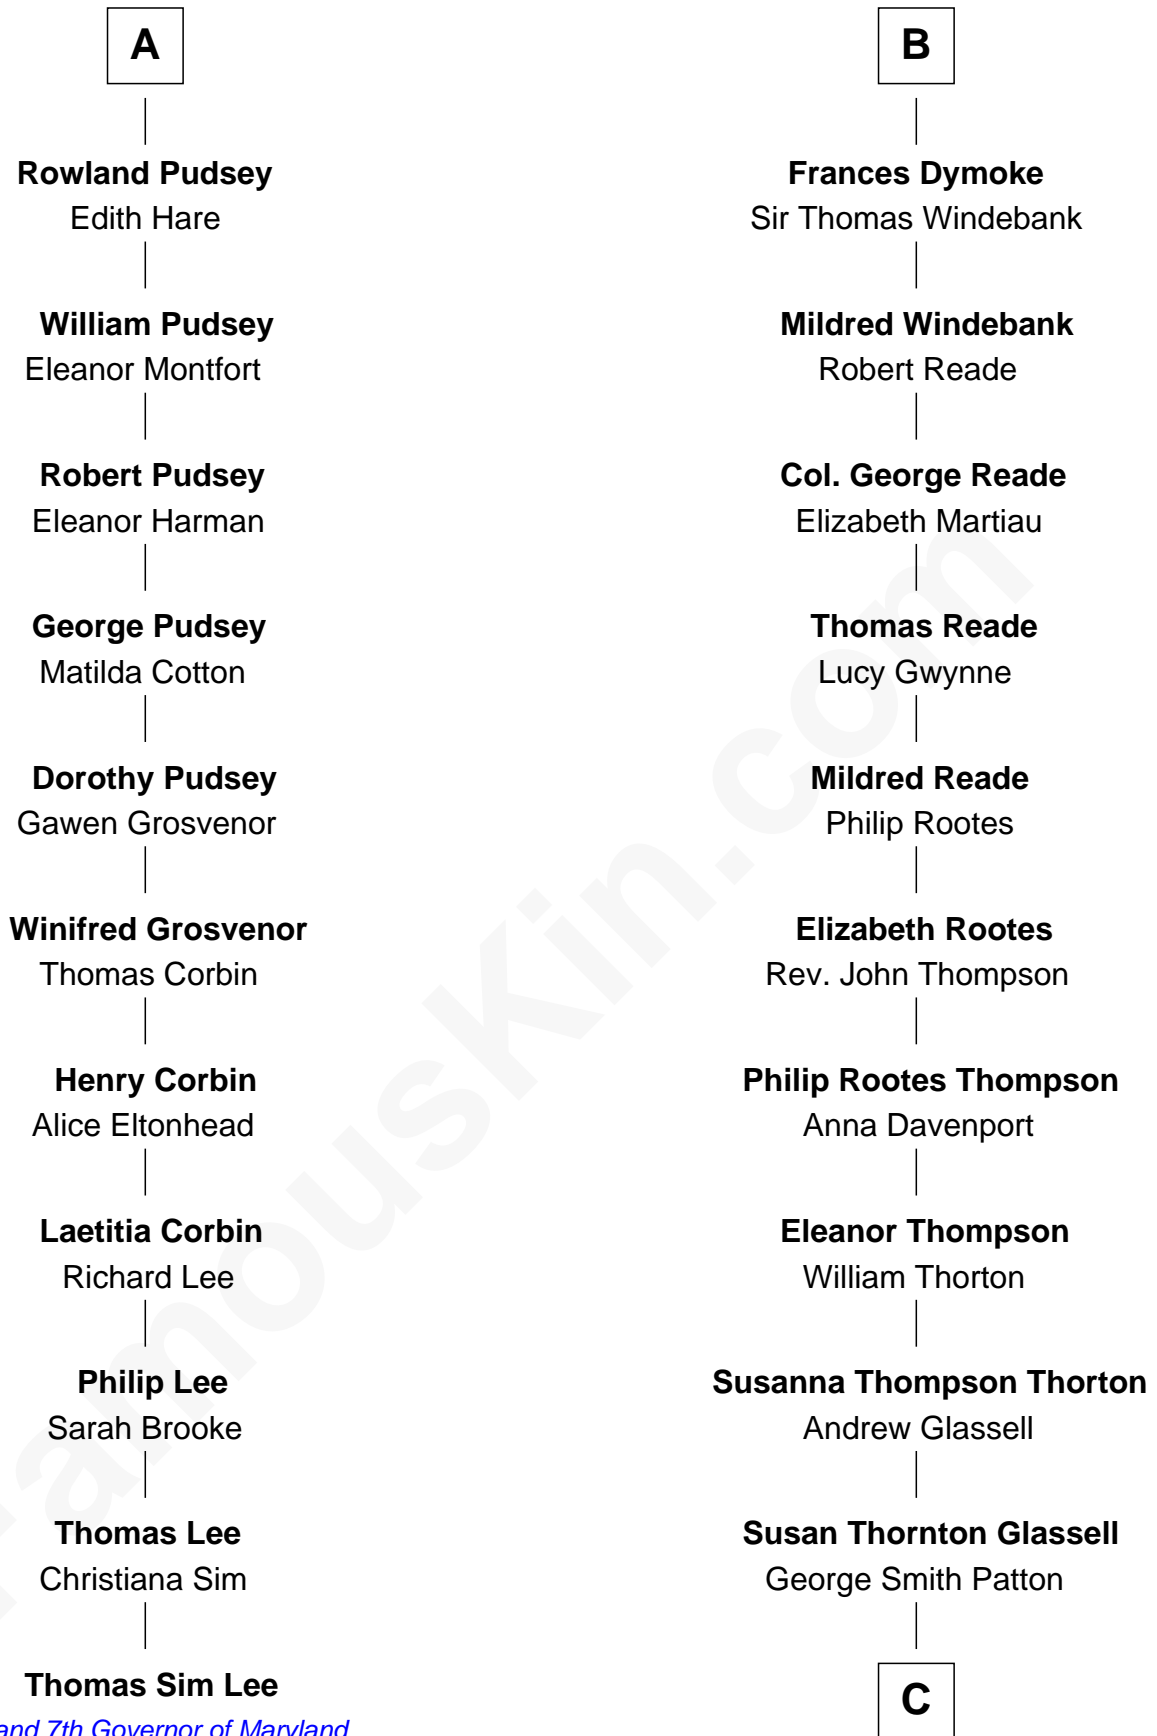

## Relationship Chart of

**Thomas Sim Lee**

*2nd and 7th Governor of Maryland*

17th cousin 1 time removed of

**General George S. Patton**

*U.S. Army - World War II*

**Sir Geoffrey le Scrope**

Ivetta de Ros