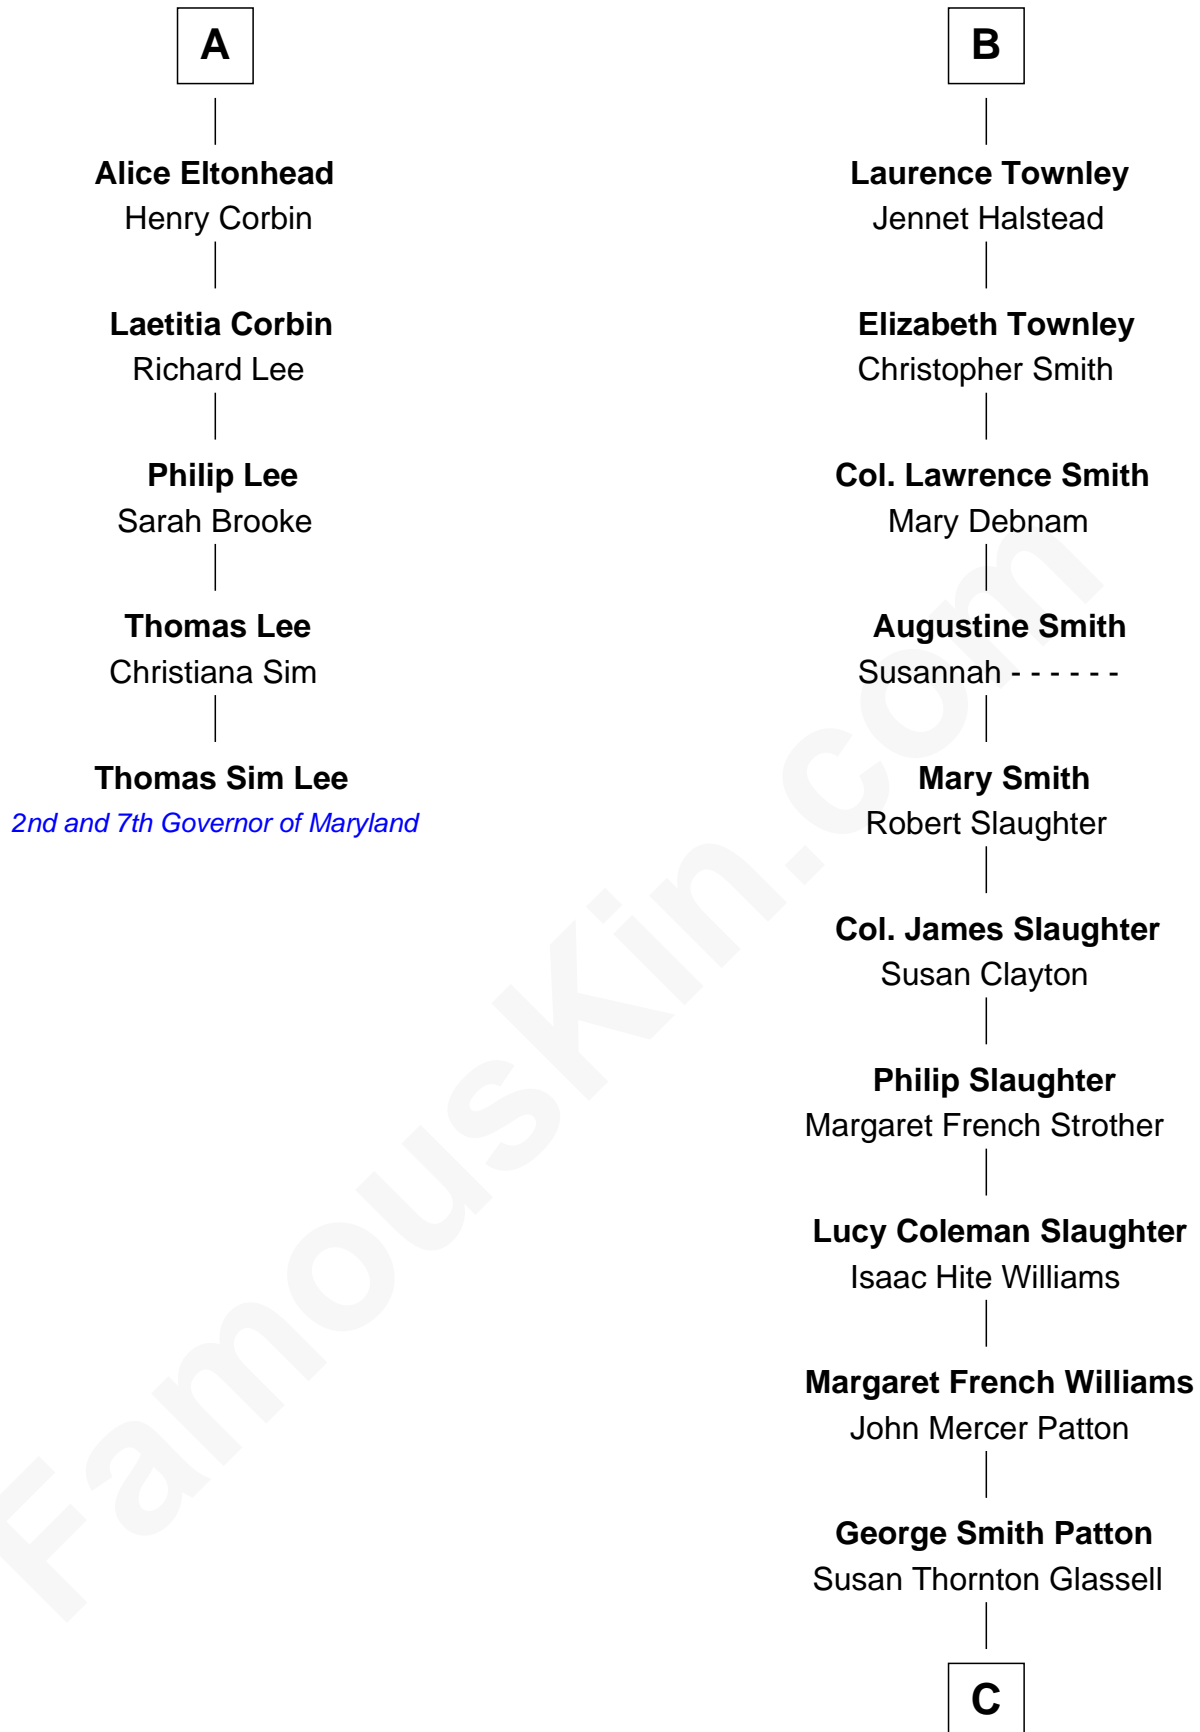

FamousKin.com

Relationship Chart of

Thomas Sim Lee

2nd and 7th Governor of Maryland

11th cousin 7 times removed of

General George S. Patton

U.S. Army - World War II

Sir Nicholas Harington

Isabel English

C

George Smith Patton

Ruth Wilson

General George S. Patton

U.S. Army - World War II

FamousKin.com