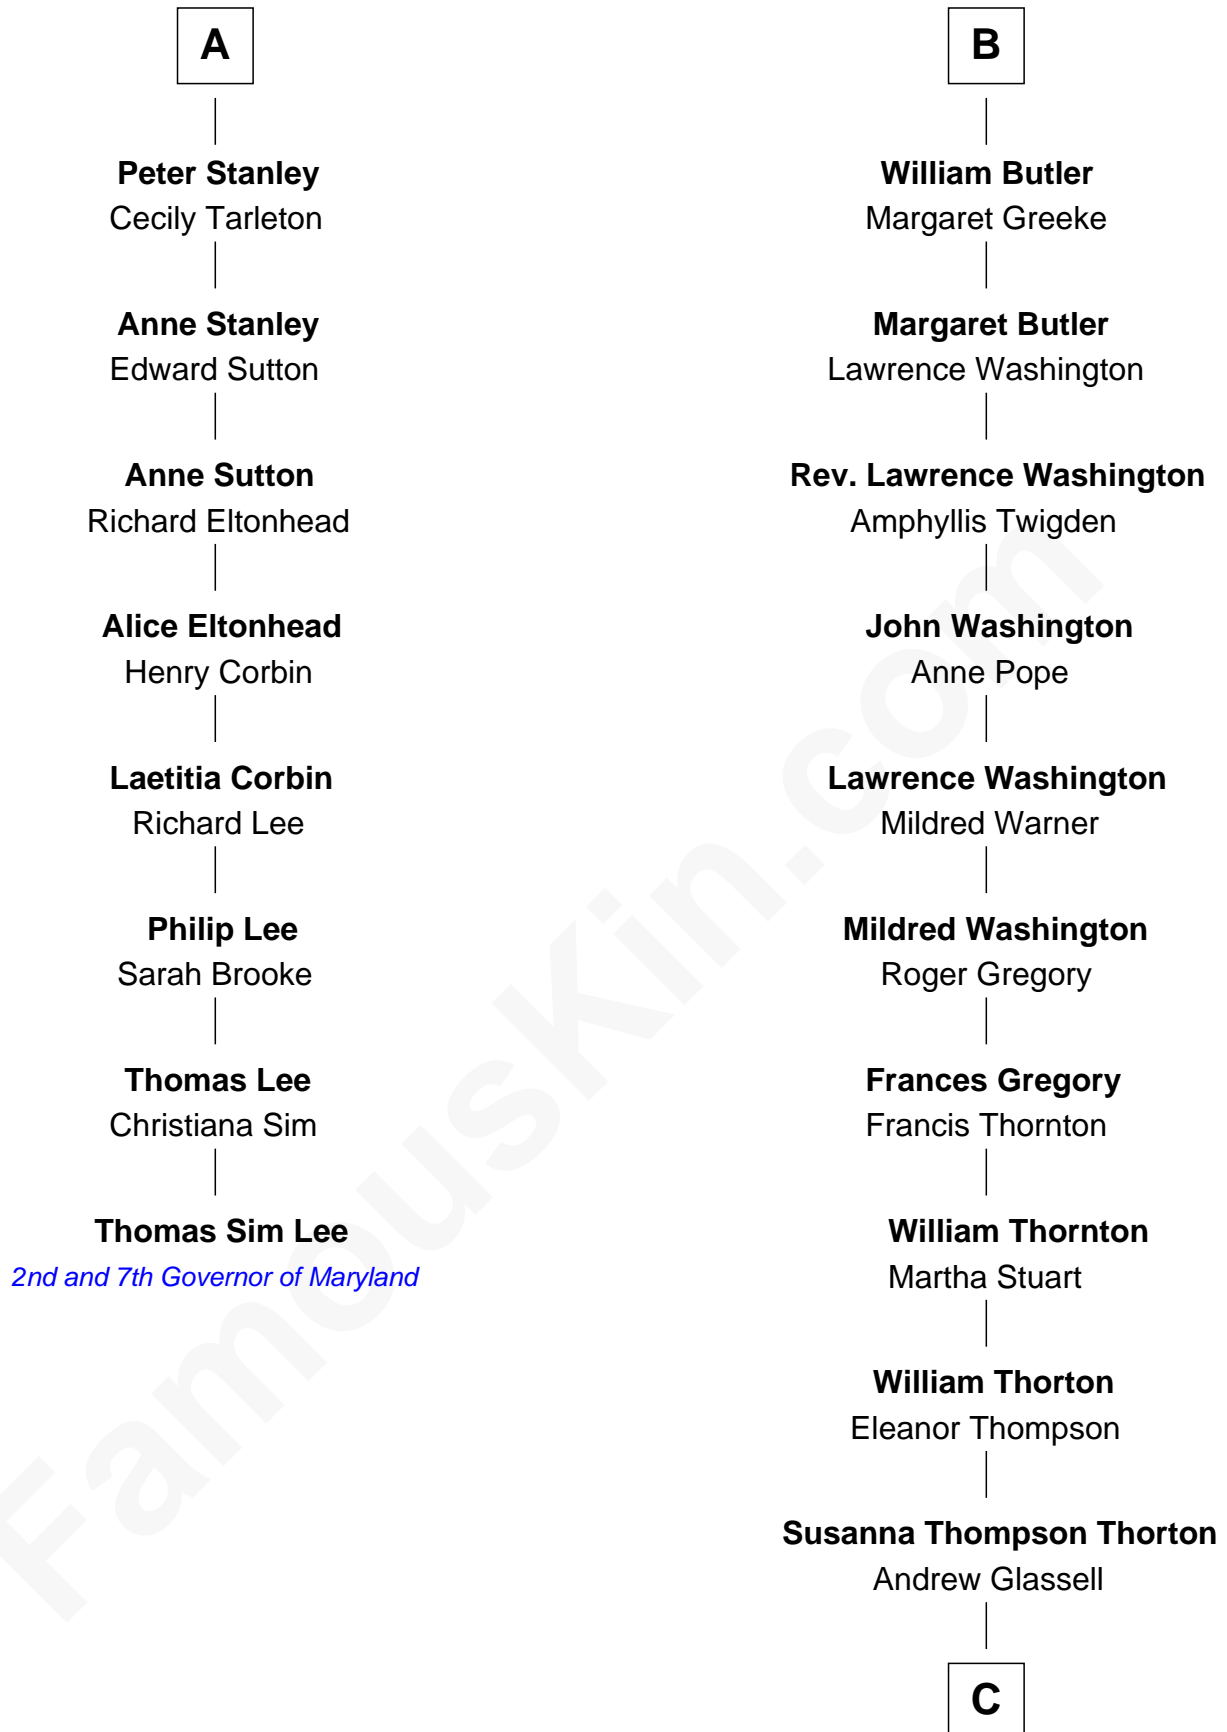

FamousKin.com

Relationship Chart of

Thomas Sim Lee

2nd and 7th Governor of Maryland

14th cousin 5 times removed of

General George S. Patton

U.S. Army - World War II

Sir Robert de Holland

Maude la Zouche

C

—
Susan Thornton Glassell

George Smith Patton

—
George Smith Patton

Ruth Wilson

—
General George S. Patton

U.S. Army - World War II