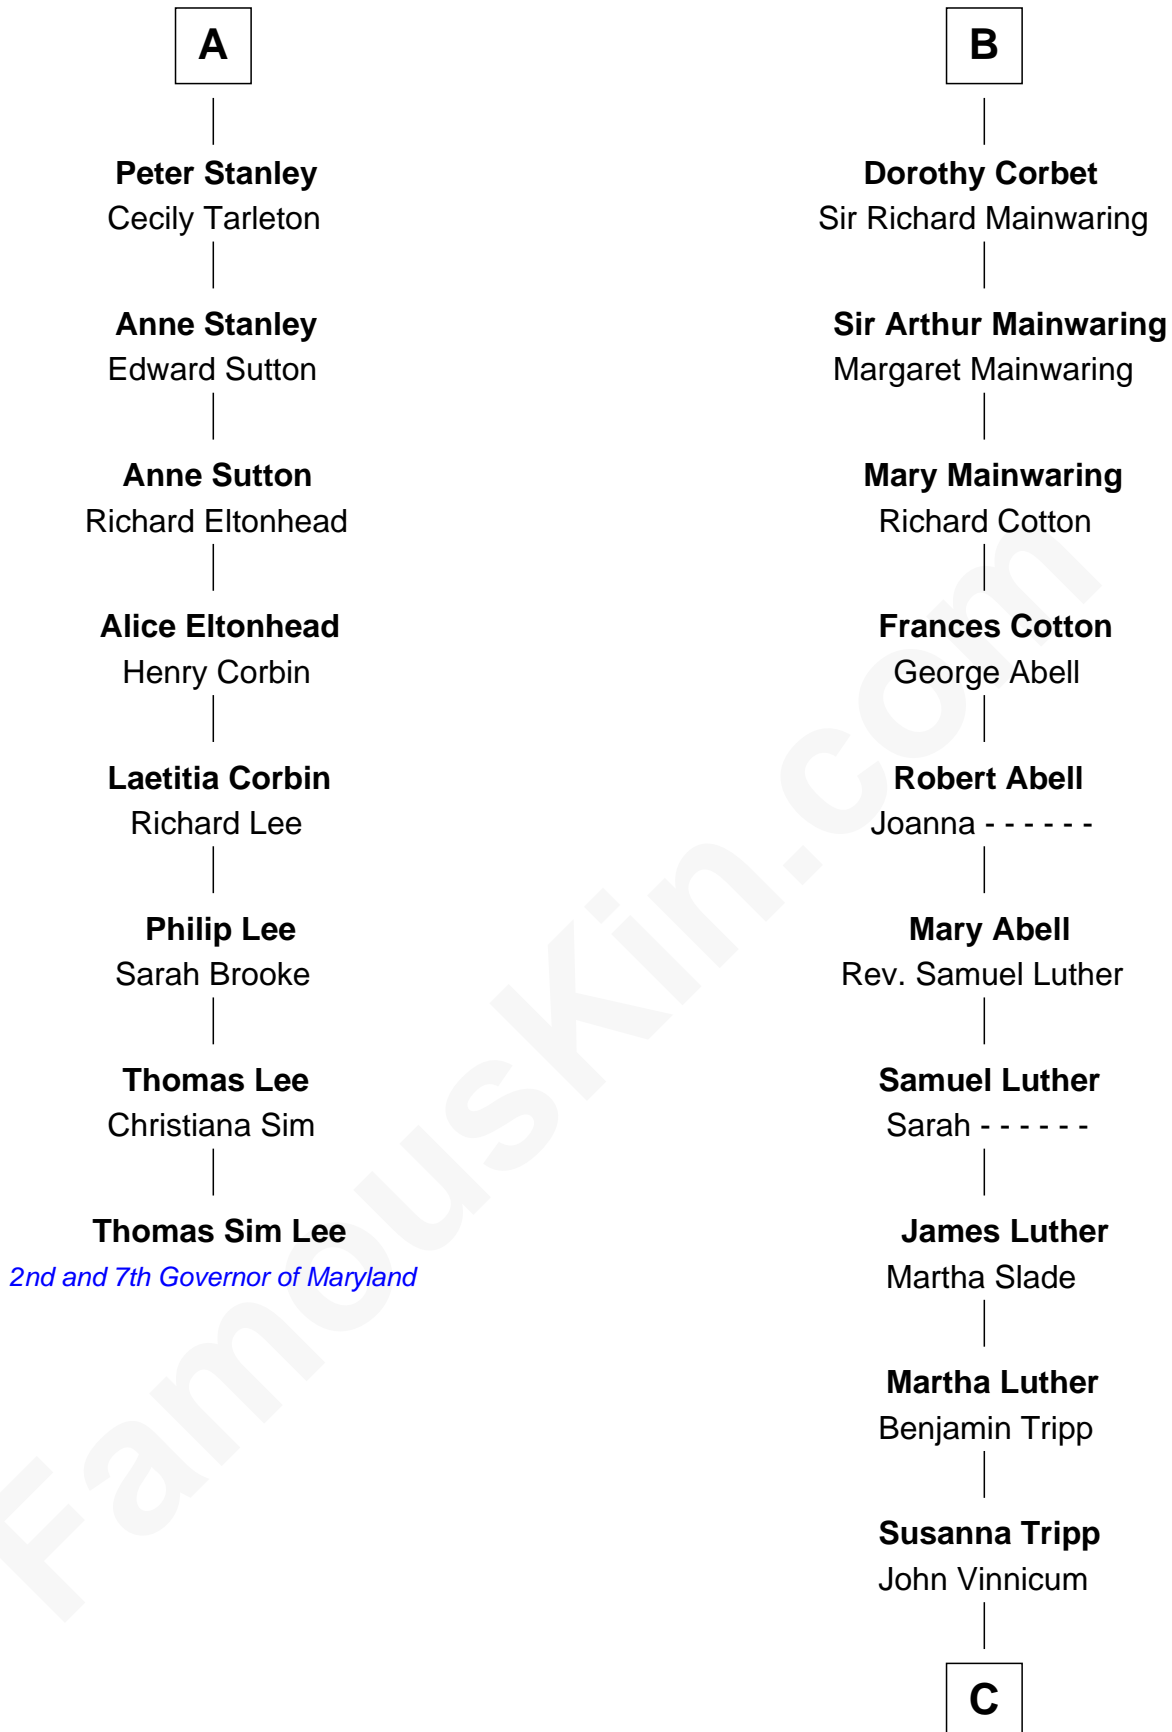

## Relationship Chart of

**Thomas Sim Lee**

*2nd and 7th Governor of Maryland*

**14th cousin 6 times removed of**

**Lizzie Borden**

*Accused Murderess*

**C**

—  
**Sarah L. Vinnicum**

Joseph Morse

—  
**Anthony Morse**

Rhoda Morrison

—  
**Sarah Anthony Morse**

Andrew Jackson Borden

—  
**Lizzie Borden**

*Accused Murderess*

FamousKin.com