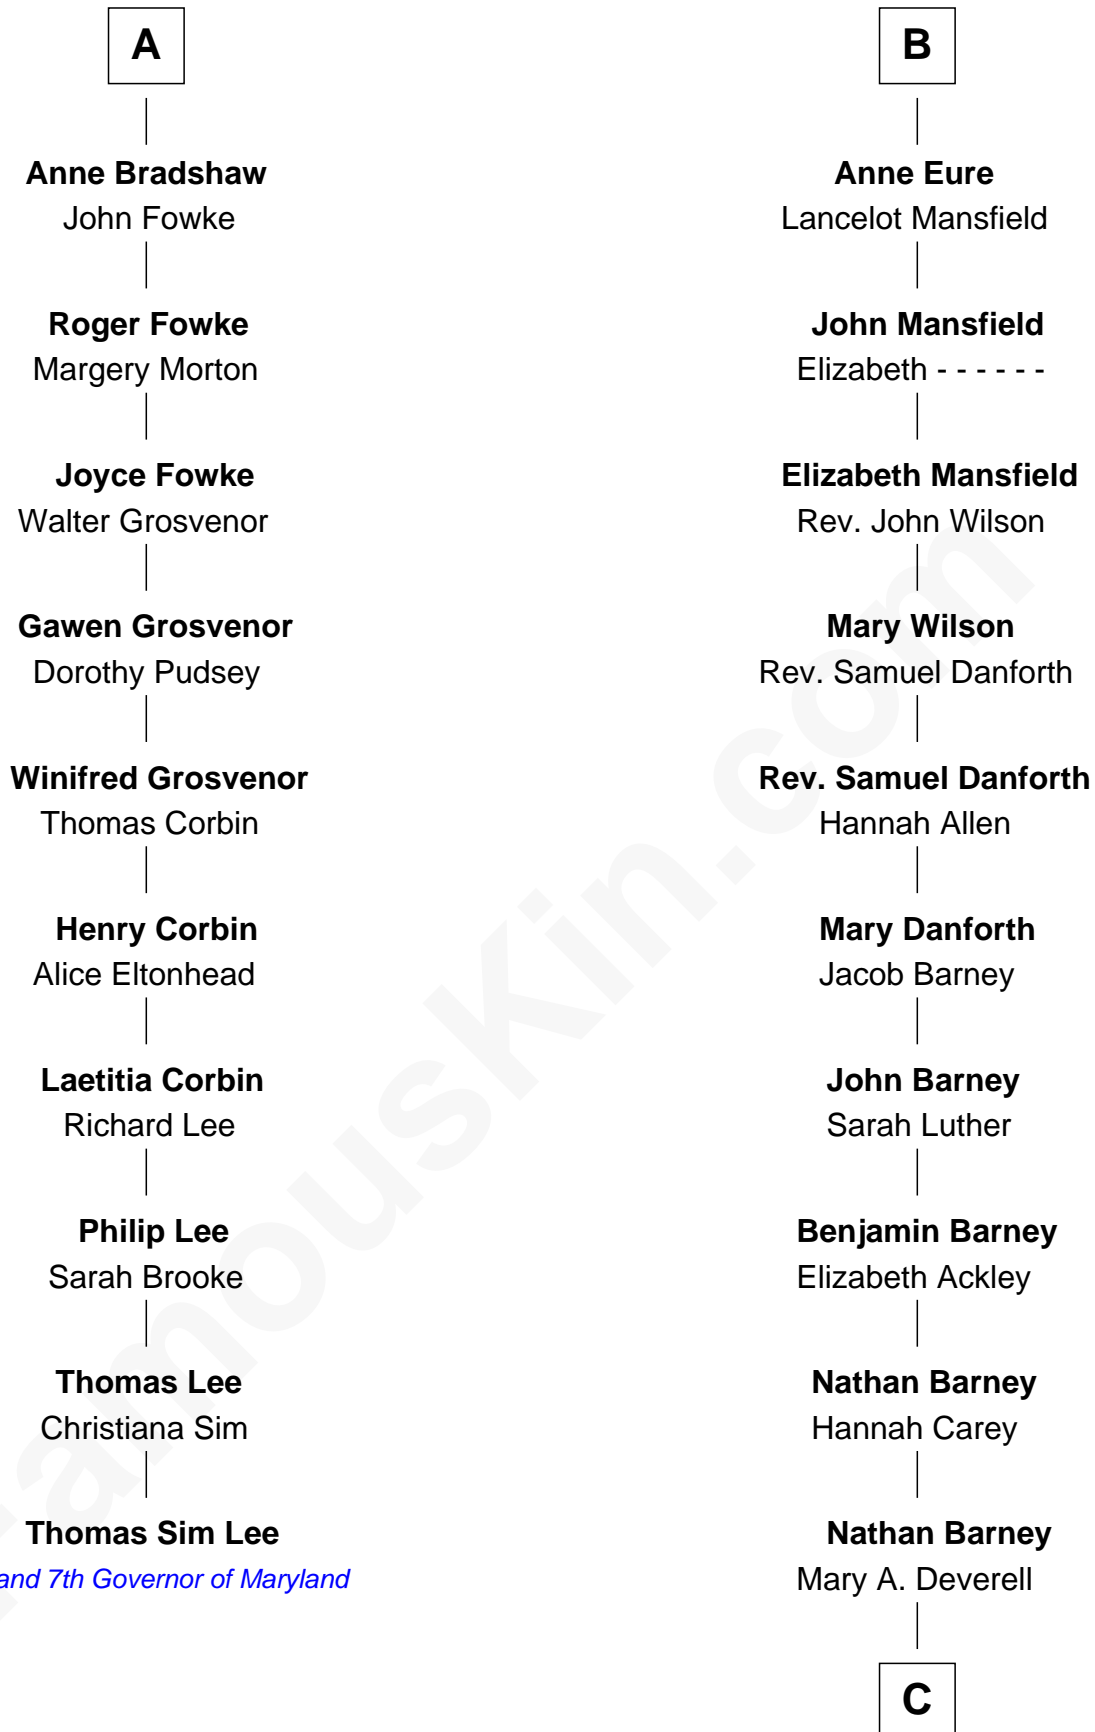

## Relationship Chart of

**Thomas Sim Lee**

*2nd and 7th Governor of Maryland*

**16th cousin 3 times removed of**

**Elizabeth Montgomery**

*TV Actress - "Bewitched"*

**C**

—  
**Mary Weed Barney**  
Henry Montgomery

—  
**Henry Montgomery**  
Elizabeth Bryan Allen

—  
**Elizabeth Montgomery**  
*TV Actress - "Bewitched"*

FamousKin.com