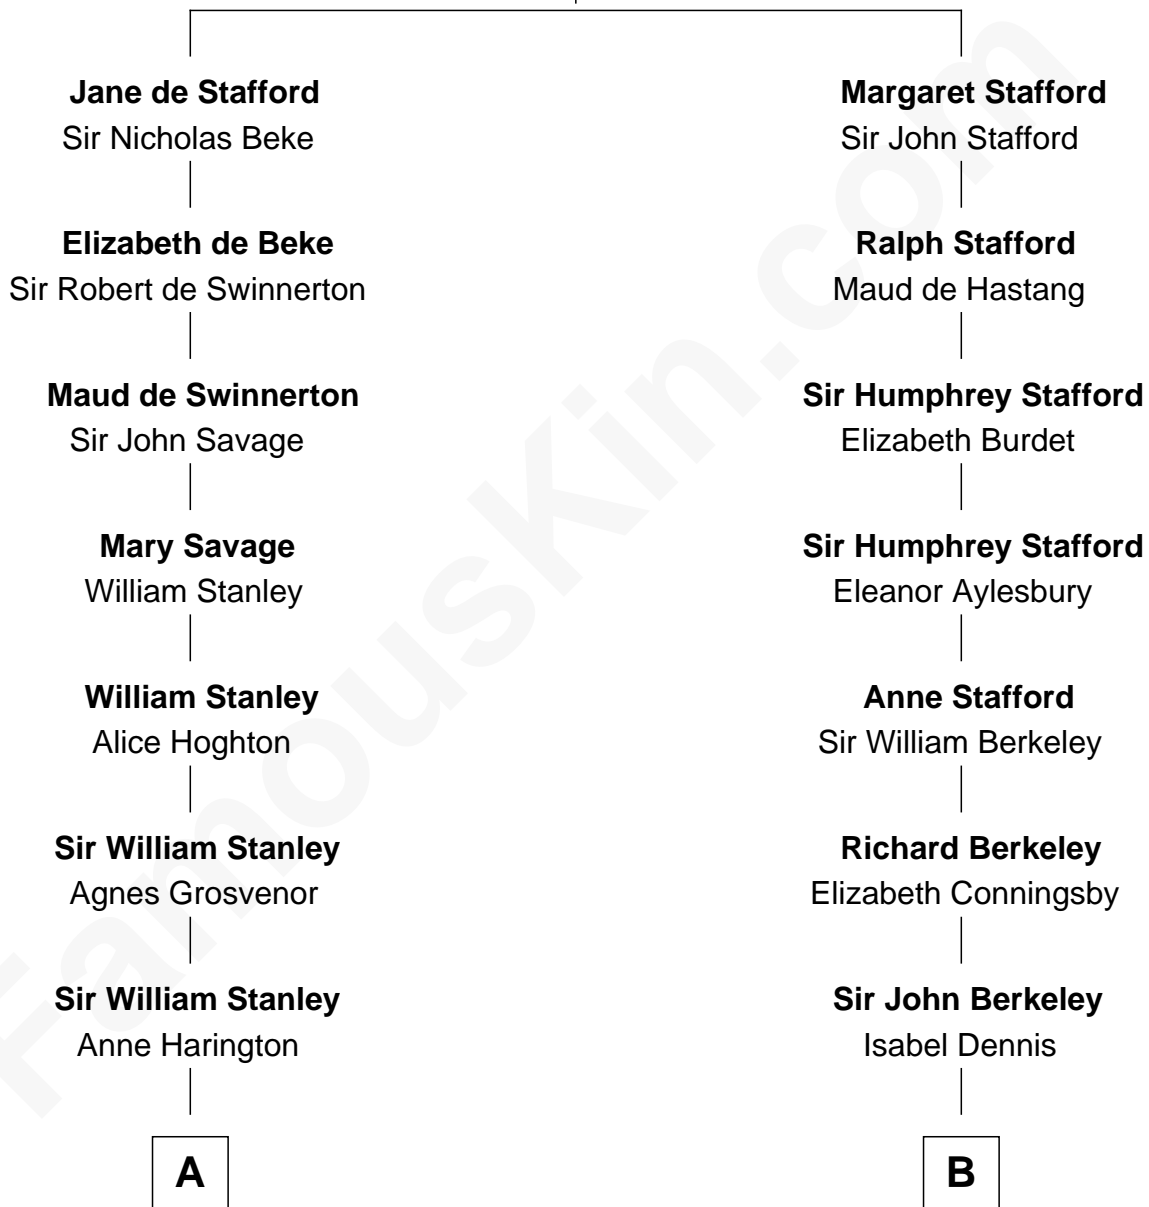

FamousKin.com Relationship Chart of

Thomas Sim Lee

2nd and 7th Governor of Maryland

14th cousin 7 times removed of

Warren Buffett

Chairman & CEO, Berkshire Hathaway

Ralph de Stafford
Katherine de Hastang

C

Deborah Collamore Pennell

John Watson

Susan Ann Watson

Ford Bela Barber

Stella Frances Barber

John Ammon Stahl

Leila Stahl

Howard Homan Buffett