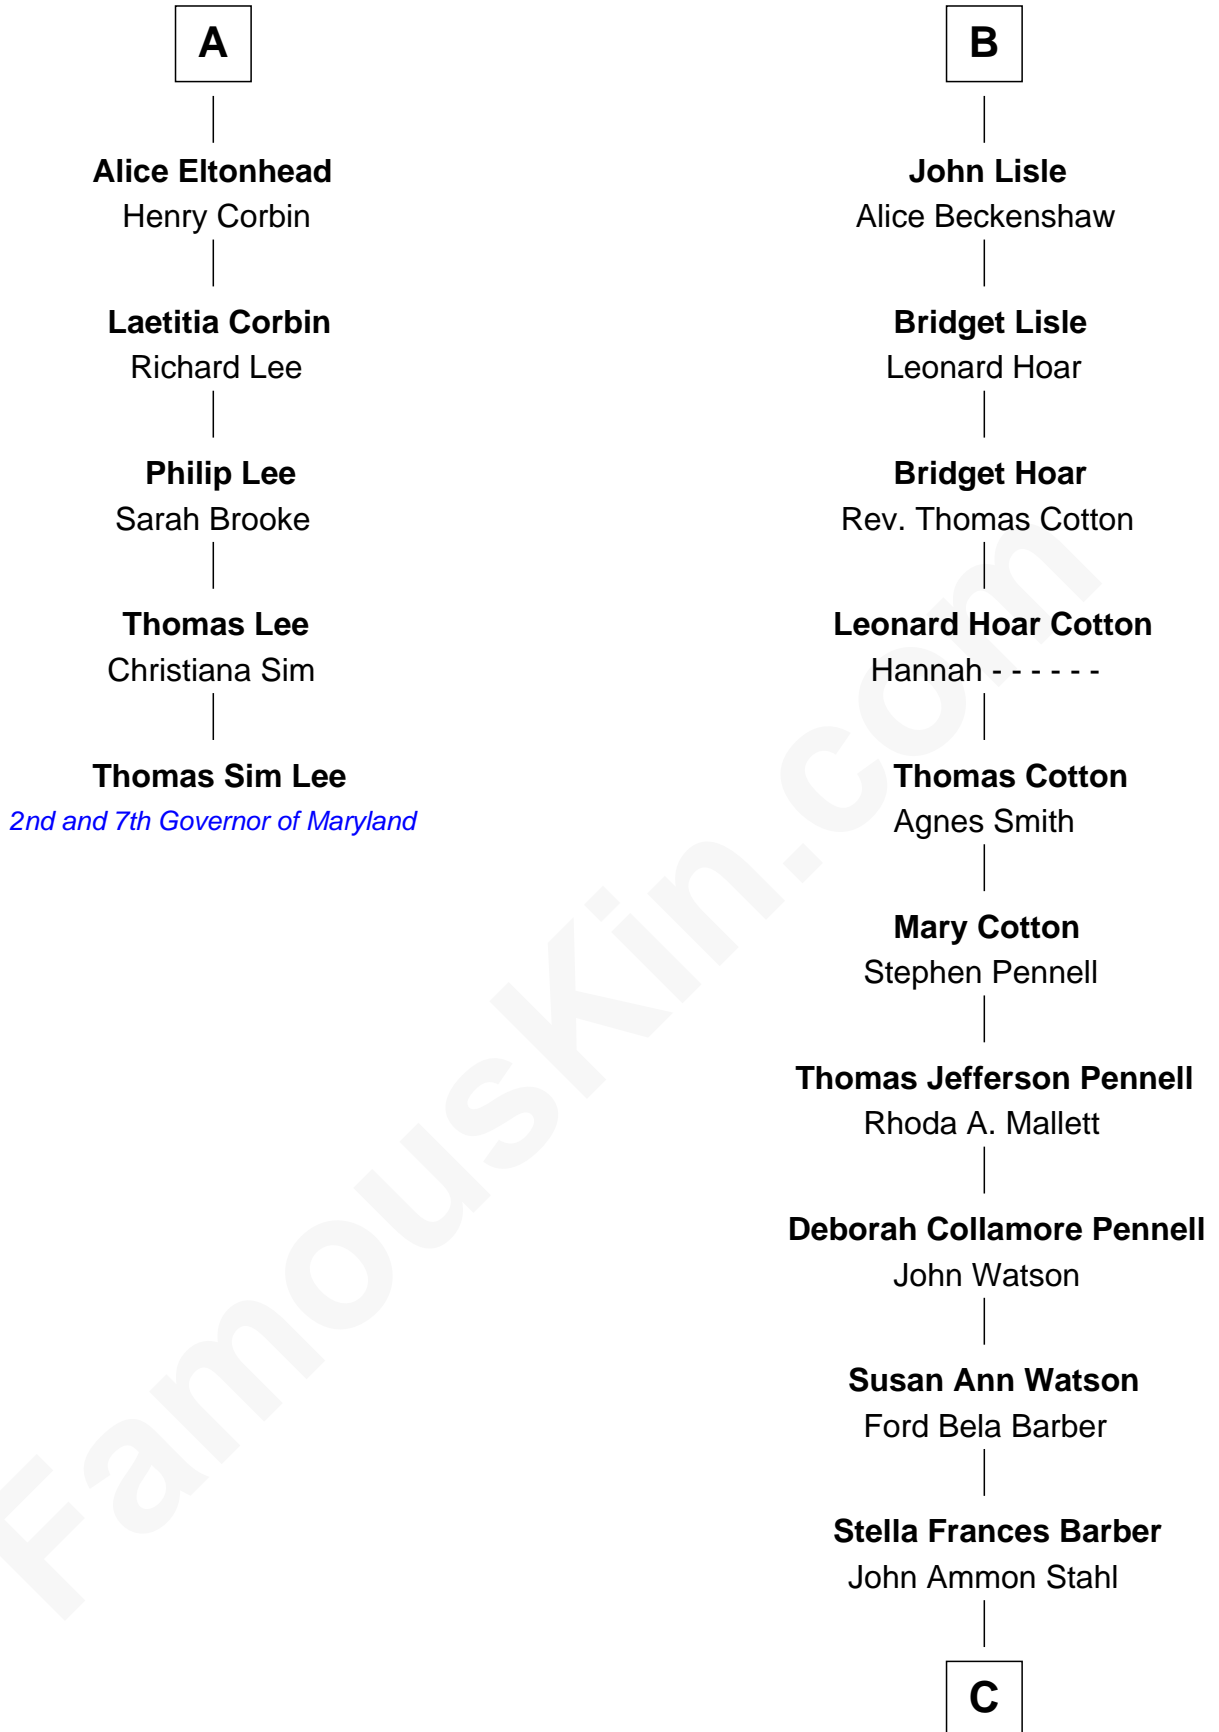

# FamousKin.com Relationship Chart of

**Thomas Sim Lee**

*2nd and 7th Governor of Maryland*

**11th cousin 7 times removed of**

**Warren Buffett**

*Chairman & CEO, Berkshire Hathaway*

**Elizabeth Fitzalan**

*with husband*  
*Sir Robert Goushill*

*with husband*  
*Sir Thomas Mowbray*

**Joan Goushill**  
Sir Thomas Stanley

**Isabel Mowbray**  
Sir James Berkeley

**Katherine Stanley**  
Sir John Savage

**Maurice Berkeley**  
Isabel Mead

**Dulcia Savage**  
Sir Henry Bold

**Anne Berkeley**  
Sir William Dennis

**Maud Bold**  
Thomas Gerard

**Isabel Dennis**  
Sir John Berkeley

**Jennet Gerard**  
Richard Eltonhead

**Sir Richard Berkeley**  
Elizabeth Jermy

**William Eltonhead**  
Anne Bowers

**Mary Berkeley**  
Sir John Hungerford

**Richard Eltonhead**  
Anne Sutton

**Bridget Hungerford**  
Sir William Lisle

**A**

**B**

C

Leila Stahl  
Howard Homan Buffett

Warren Buffett  
*Chairman & CEO, Berkshire Hathaway*