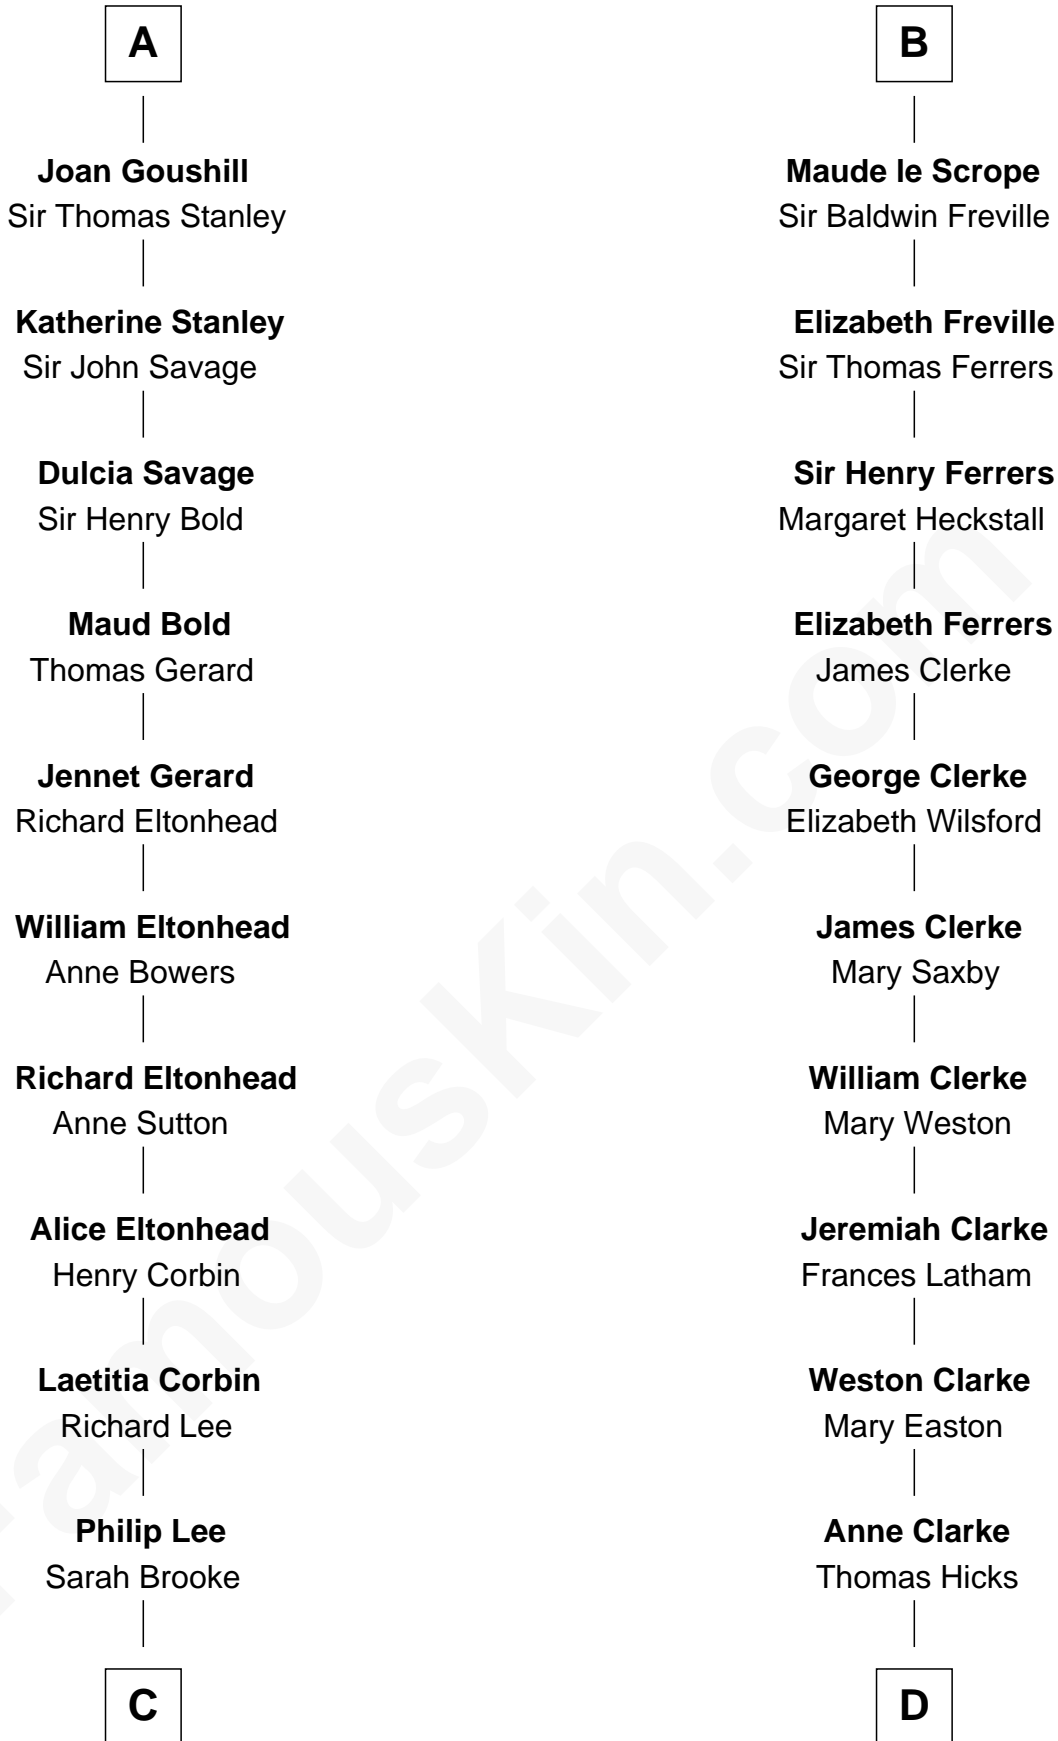

FamousKin.com Relationship Chart of

Thomas Sim Lee

2nd and 7th Governor of Maryland

18th cousin 3 times removed of

Susan B. Anthony

Women's Rights Advocate

Gerald FitzMaurice

Eve de Bermingham

Elizabeth de Badlesmere

Sir William de Bohun

Elizabeth de Bohun

Sir Richard Fitzalan

Elizabeth Fitzalan

Sir Robert Goushill

A

Maurice FitzGerald

Juliana - - - - -

Maurice FitzGerald

Maud de Prendergast

Juliana FitzMaurice

Thomas de Clare

Margaret de Clare

Bartholomew de Badlesmere

Margery de Badlesmere

Sir William de Ros

Maud de Roos

John de Welles

Margery de Welles

Stephen le Scrope

B

C

Thomas Lee
Christiana Sim