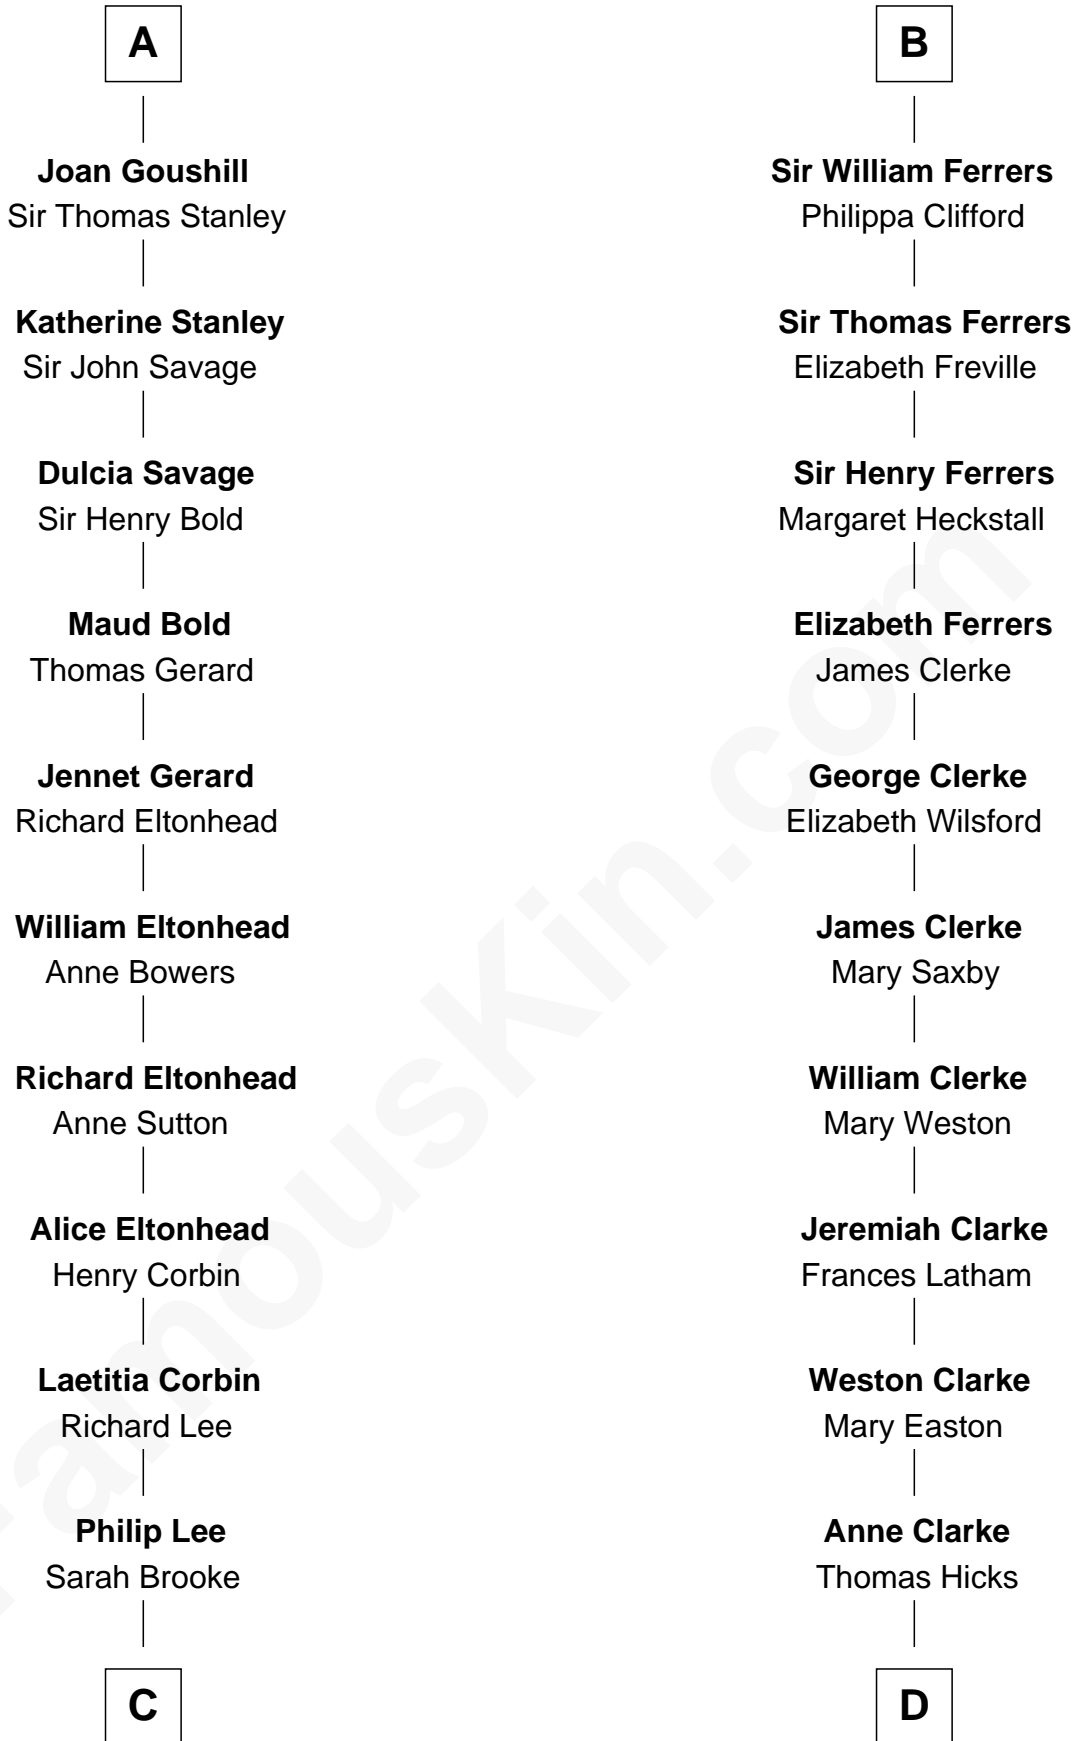

# FamousKin.com Relationship Chart of

**Thomas Sim Lee**

*2nd and 7th Governor of Maryland*

**18th cousin 3 times removed of**

**Susan B. Anthony**

*Women's Rights Advocate*

**Sir Robert II de Quincy**

Hawise of Chester

John de Lacy

**Maud de Lacy**

Sir Richard de Clare

**Sir Gilbert de Clare**

Joan of Acre

**Elizabeth de Clare**

Sir Thebaud de Verdun

**Isabel de Verdun**

Henry de Ferrers

**Sir William de Ferrers**

Margaret de Ufford

**Sir Henry de Ferrers**

Joan de Poynings

**B**

**C**

**Thomas Lee**  
Christiana Sim

**Thomas Sim Lee**  
*2nd and 7th Governor of Maryland*

**D**

**Thomas Hicks**  
Judith Akin

**Judith Hicks**  
David Anthony

**Humphrey Anthony**  
Hannah Lapham

**Daniel Anthony**  
Lucy Read

**Susan B. Anthony**  
*Women's Rights Advocate*