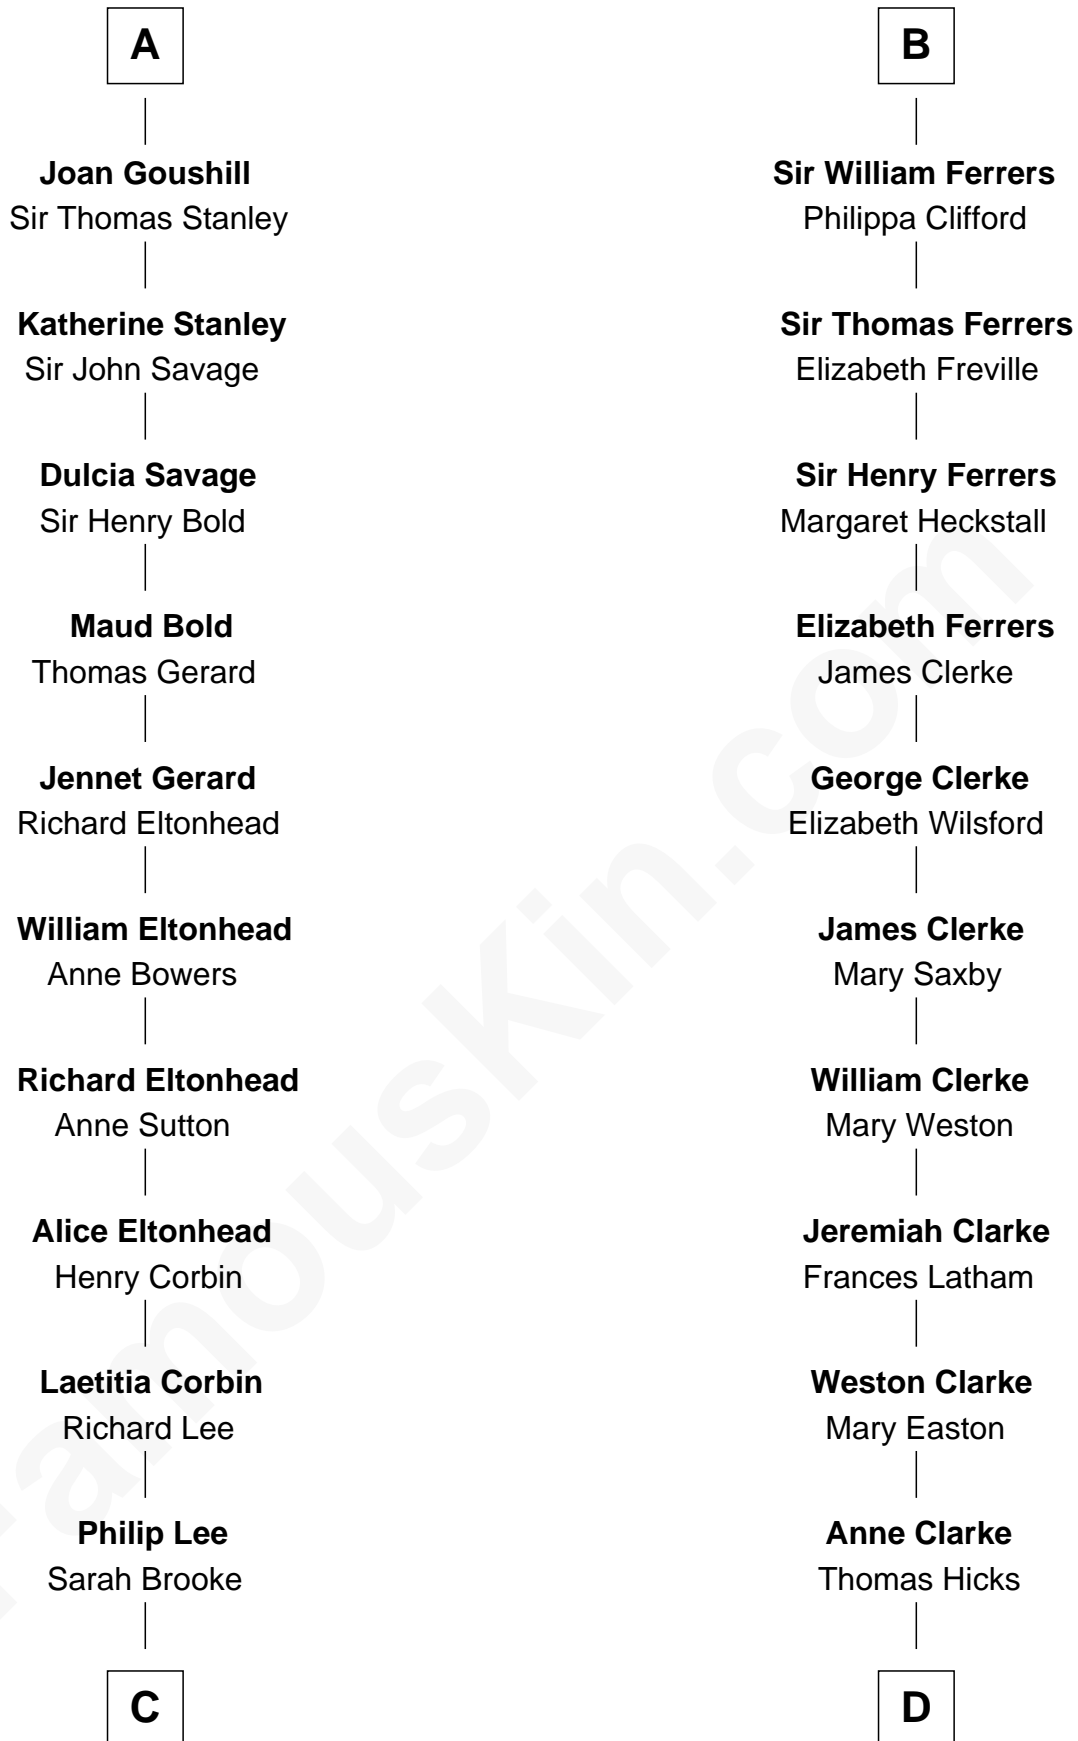

FamousKin.com Relationship Chart of

Thomas Sim Lee

2nd and 7th Governor of Maryland

18th cousin 3 times removed of

Susan B. Anthony

Women's Rights Advocate

C

Thomas Lee
Christiana Sim

Thomas Sim Lee
2nd and 7th Governor of Maryland

D

Thomas Hicks
Judith Akin

Judith Hicks
David Anthony

Humphrey Anthony
Hannah Lapham

Daniel Anthony
Lucy Read

Susan B. Anthony
Women's Rights Advocate

FamousKin.com