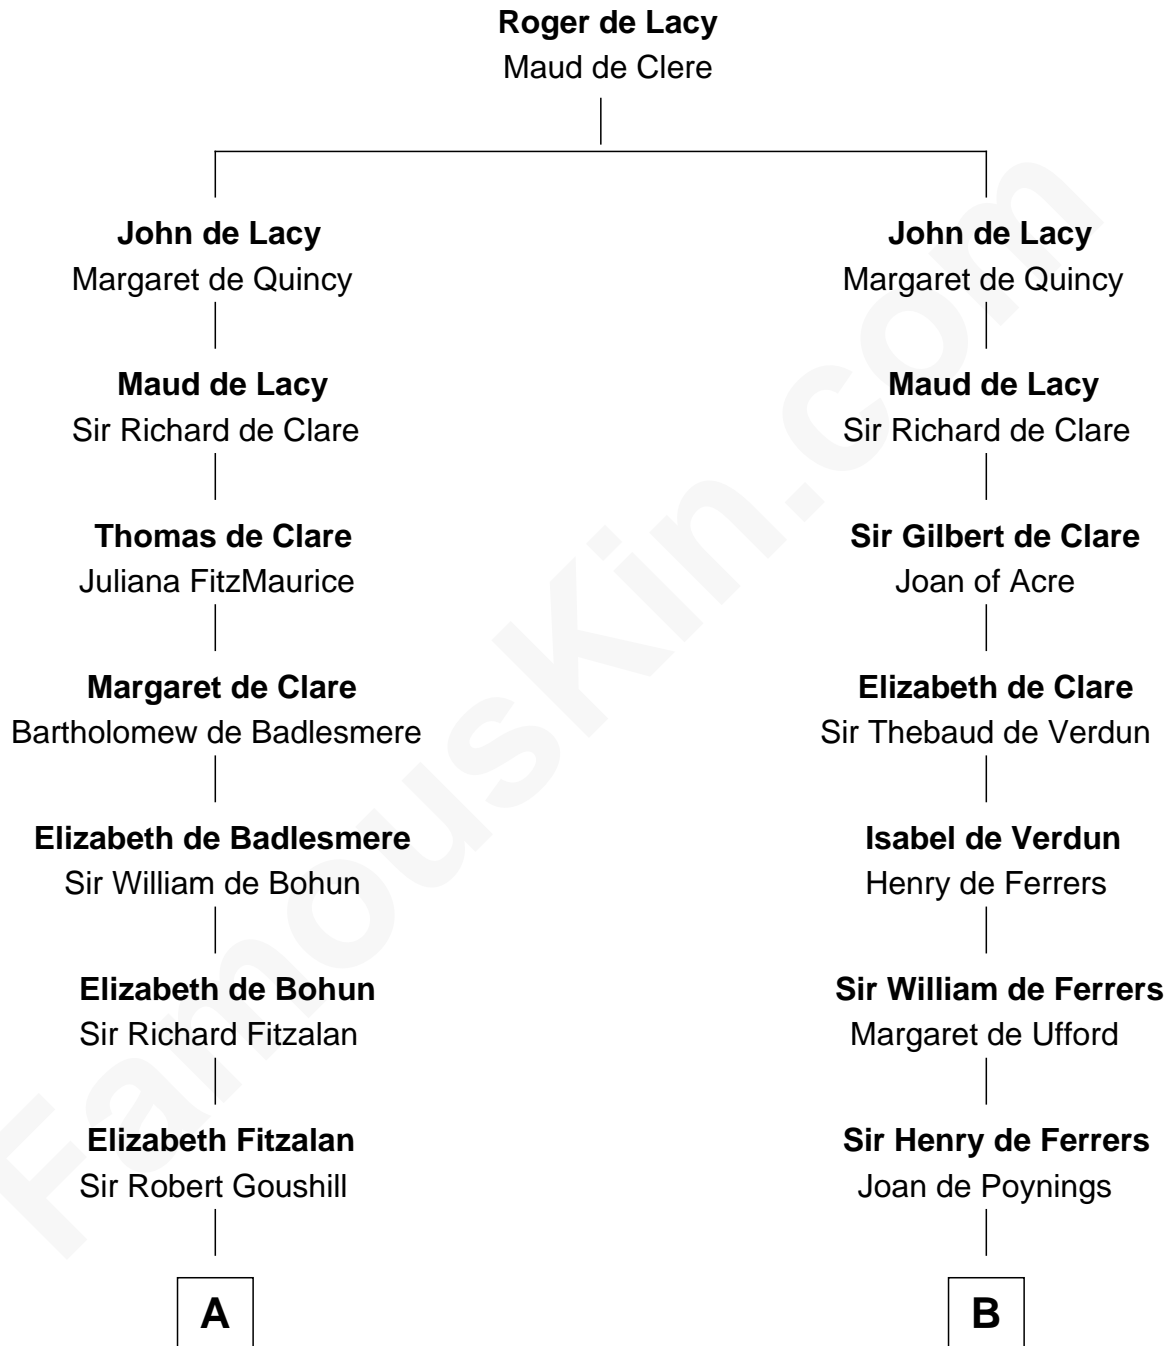

FamousKin.com Relationship Chart of

Thomas Sim Lee

2nd and 7th Governor of Maryland

18th cousin 3 times removed of

Susan B. Anthony

Women's Rights Advocate

C

Thomas Lee
Christiana Sim

Thomas Sim Lee
2nd and 7th Governor of Maryland

D

Thomas Hicks
Judith Akin

Judith Hicks
David Anthony

Humphrey Anthony
Hannah Lapham

Daniel Anthony
Lucy Read

Susan B. Anthony
Women's Rights Advocate

FamousKin.com