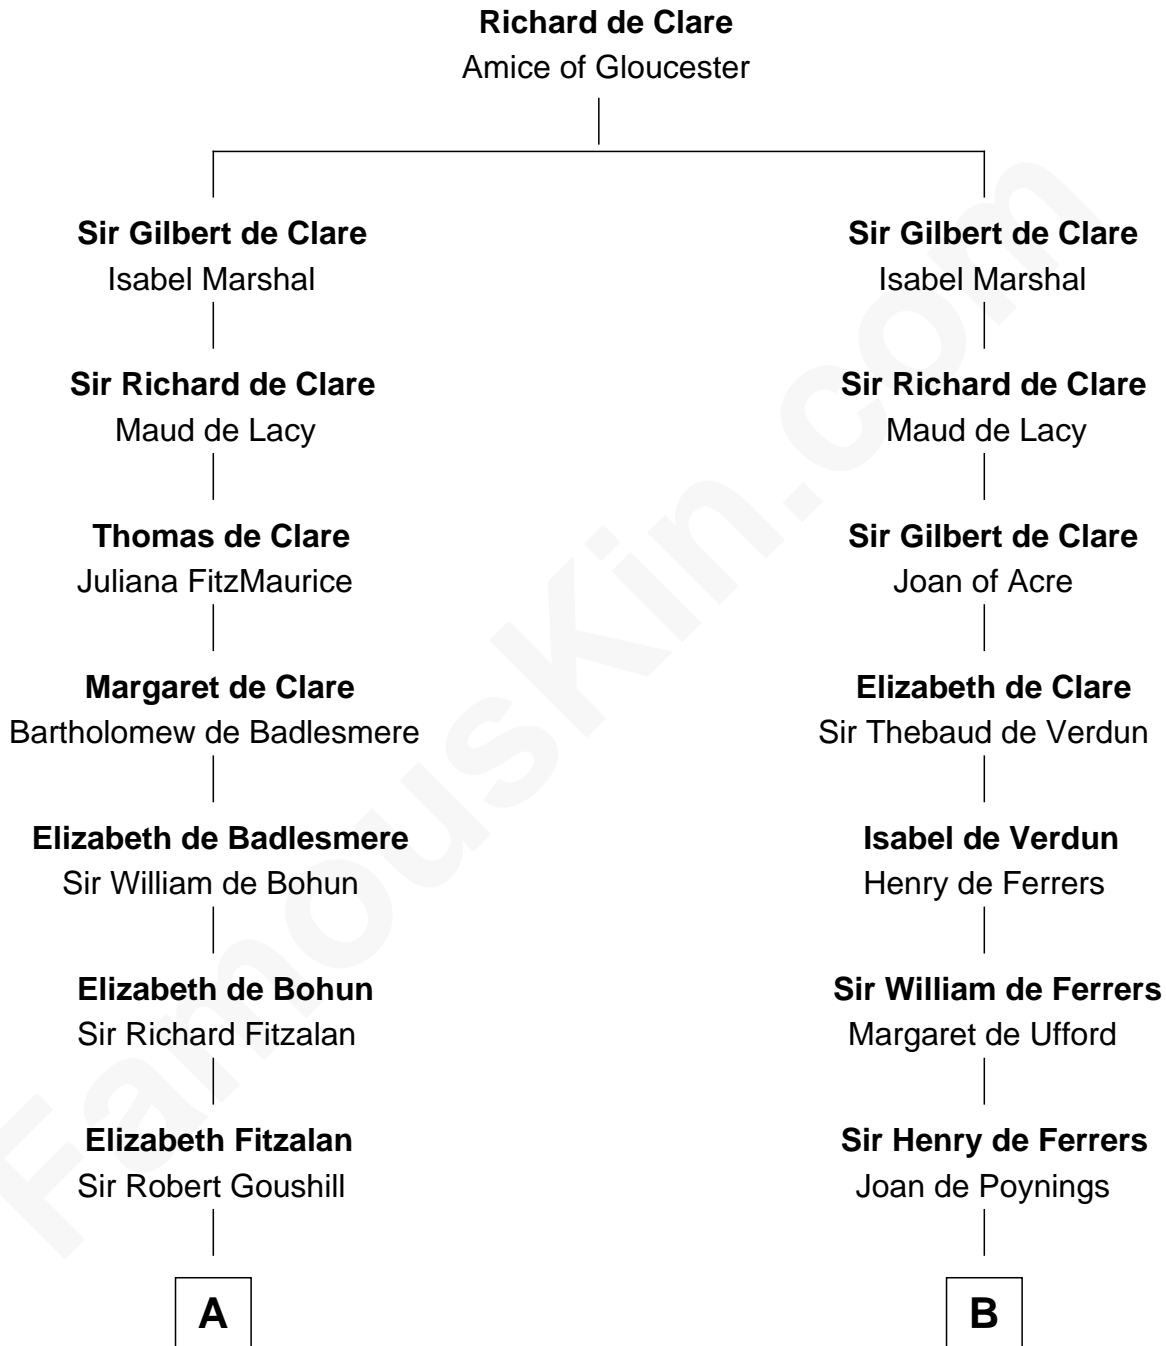

FamousKin.com Relationship Chart of

Thomas Sim Lee

2nd and 7th Governor of Maryland

18th cousin 3 times removed of

Susan B. Anthony

Women's Rights Advocate

C

Thomas Lee
Christiana Sim

Thomas Sim Lee
2nd and 7th Governor of Maryland

D

Thomas Hicks
Judith Akin

Judith Hicks
David Anthony

Humphrey Anthony
Hannah Lapham

Daniel Anthony
Lucy Read

Susan B. Anthony
Women's Rights Advocate

FamousKin.com