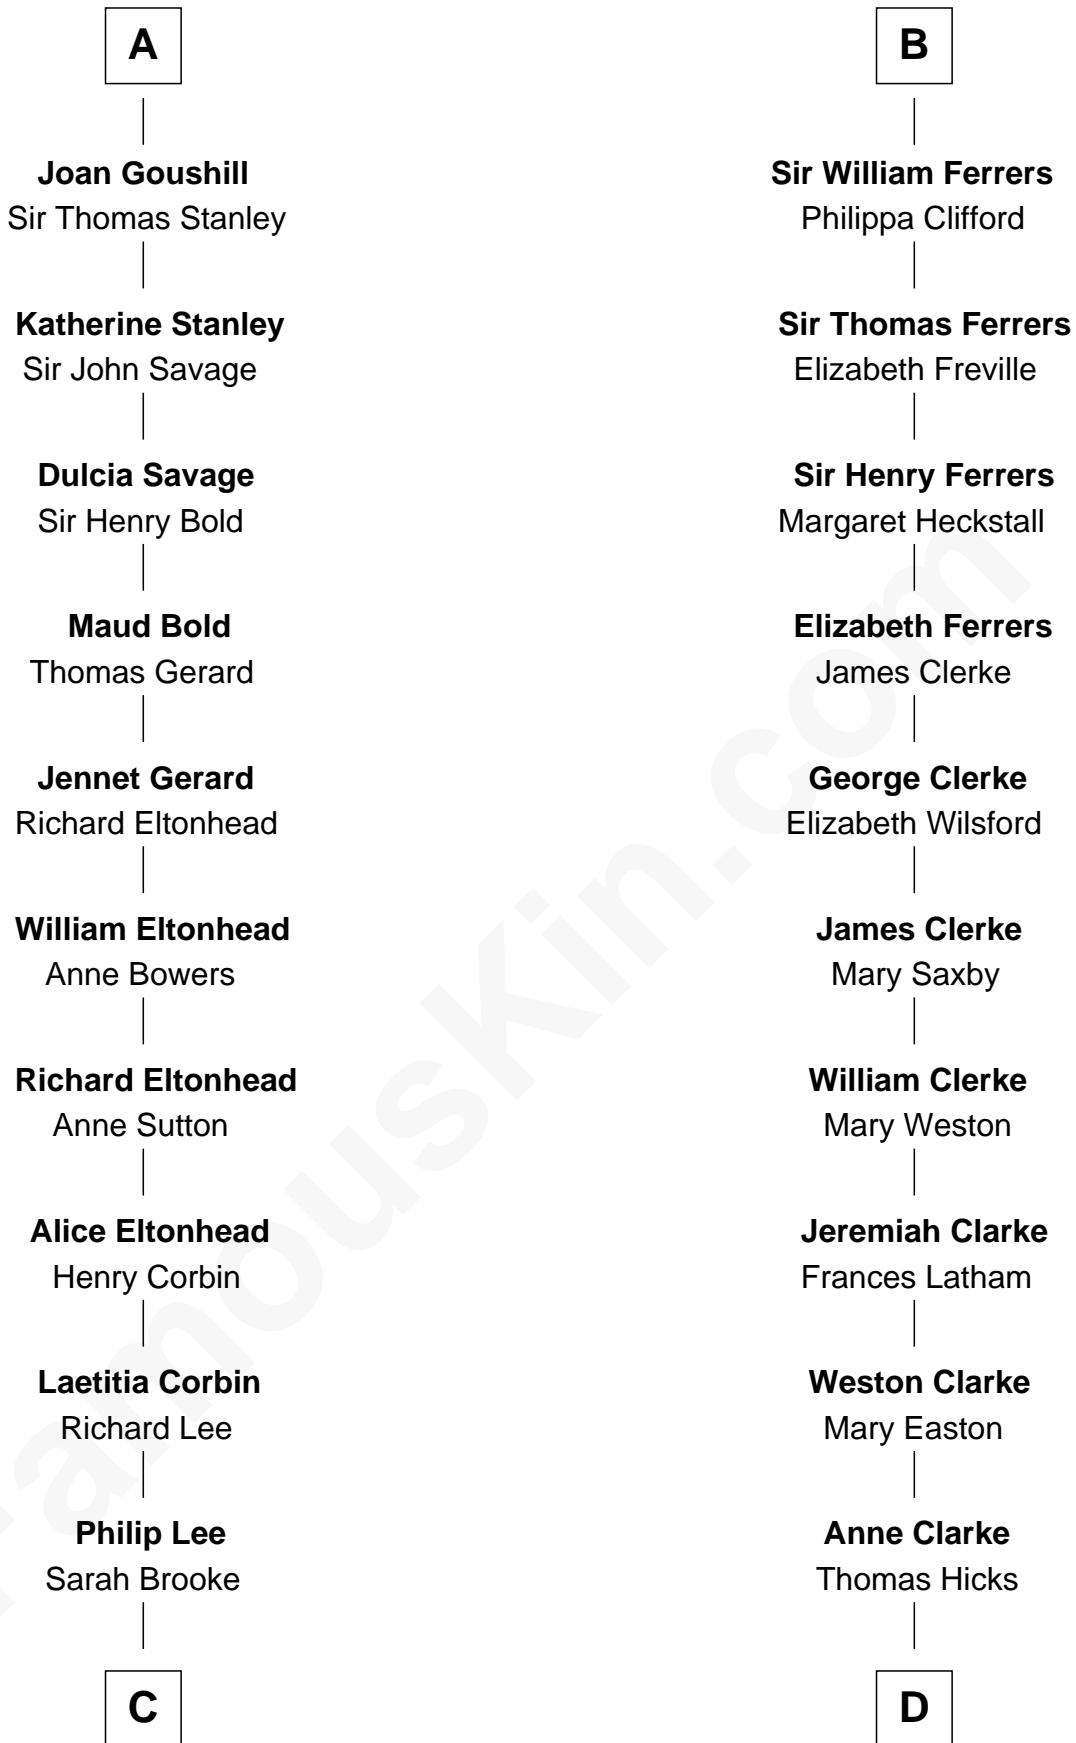

FamousKin.com Relationship Chart of

Thomas Sim Lee

2nd and 7th Governor of Maryland

18th cousin 3 times removed of

Susan B. Anthony

Women's Rights Advocate

C

Thomas Lee
Christiana Sim

Thomas Sim Lee
2nd and 7th Governor of Maryland

D

Thomas Hicks
Judith Akin

Judith Hicks
David Anthony

Humphrey Anthony
Hannah Lapham

Daniel Anthony
Lucy Read

Susan B. Anthony
Women's Rights Advocate

FamousKin.com