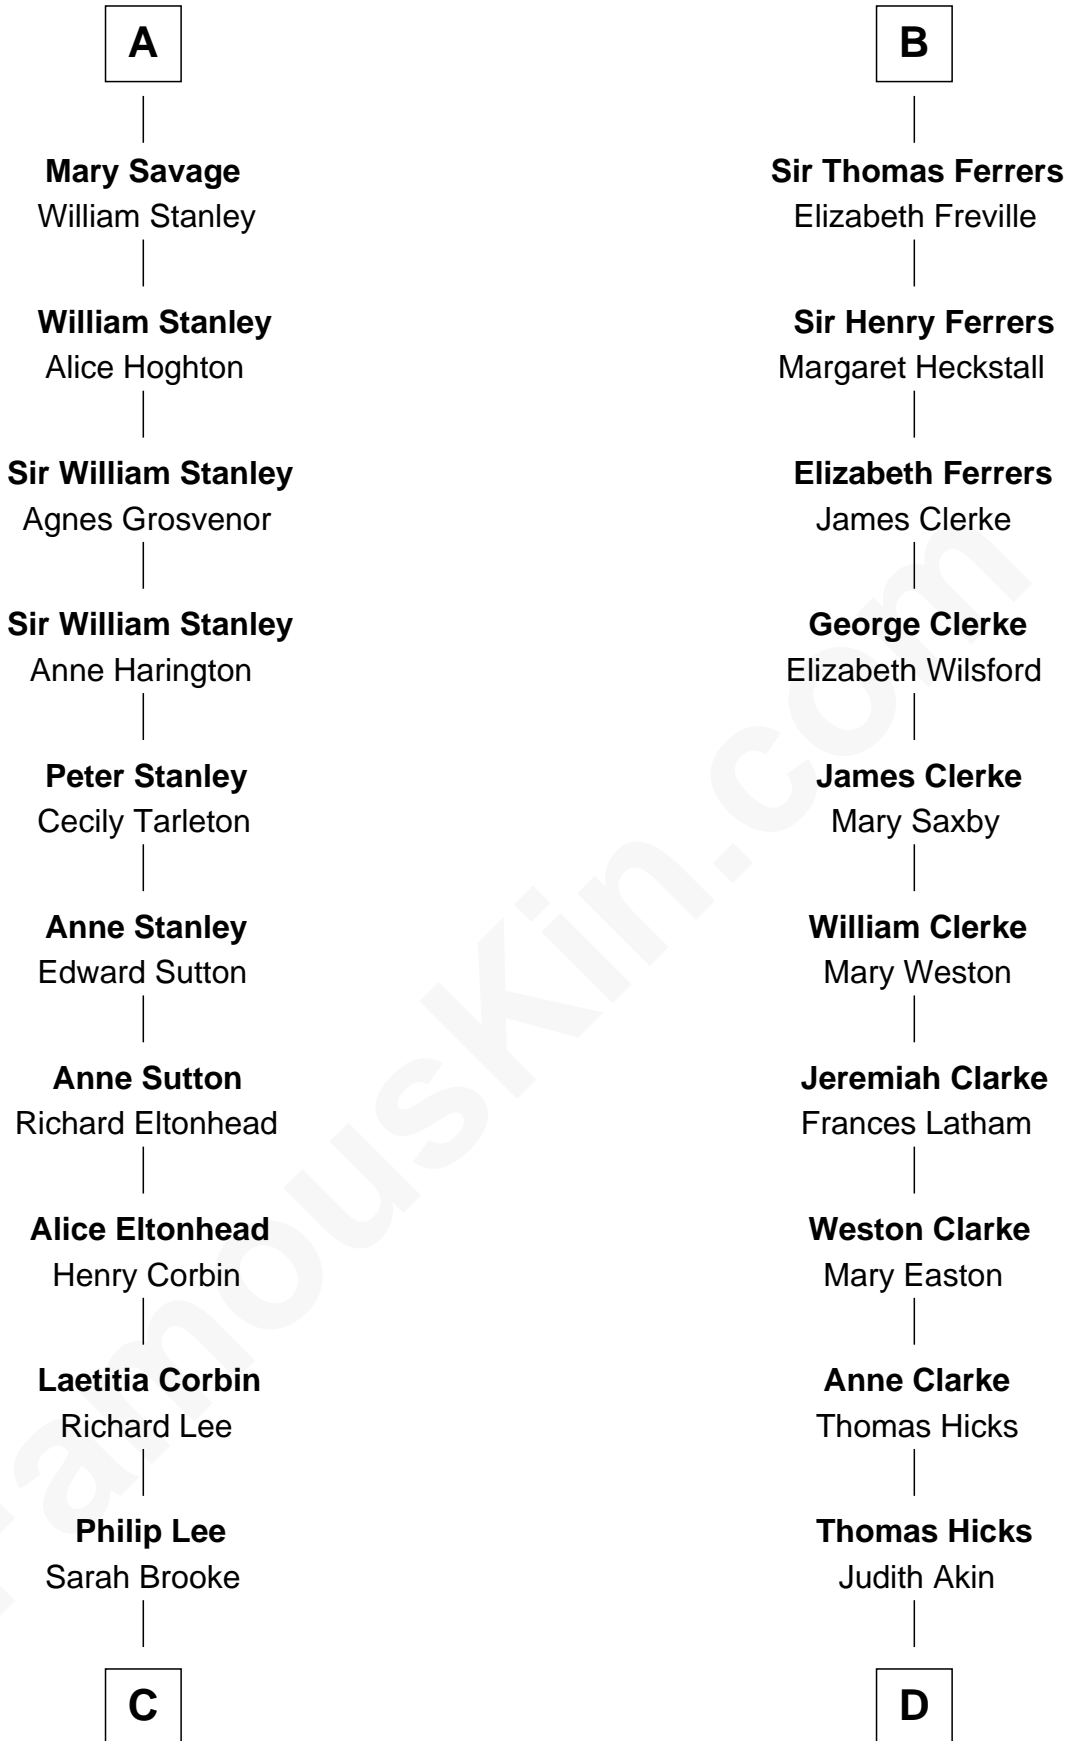

# FamousKin.com Relationship Chart of

**Thomas Sim Lee**

*2nd and 7th Governor of Maryland*

**18th cousin 2 times removed of**

**Susan B. Anthony**

*Women's Rights Advocate*

**Sir Roger de Quincy**

Helen of Galloway

**C**

**Thomas Lee**  
Christiana Sim

**Thomas Sim Lee**  
*2nd and 7th Governor of Maryland*

**D**

**Judith Hicks**  
David Anthony

**Humphrey Anthony**  
Hannah Lapham

**Daniel Anthony**  
Lucy Read

**Susan B. Anthony**  
*Women's Rights Advocate*