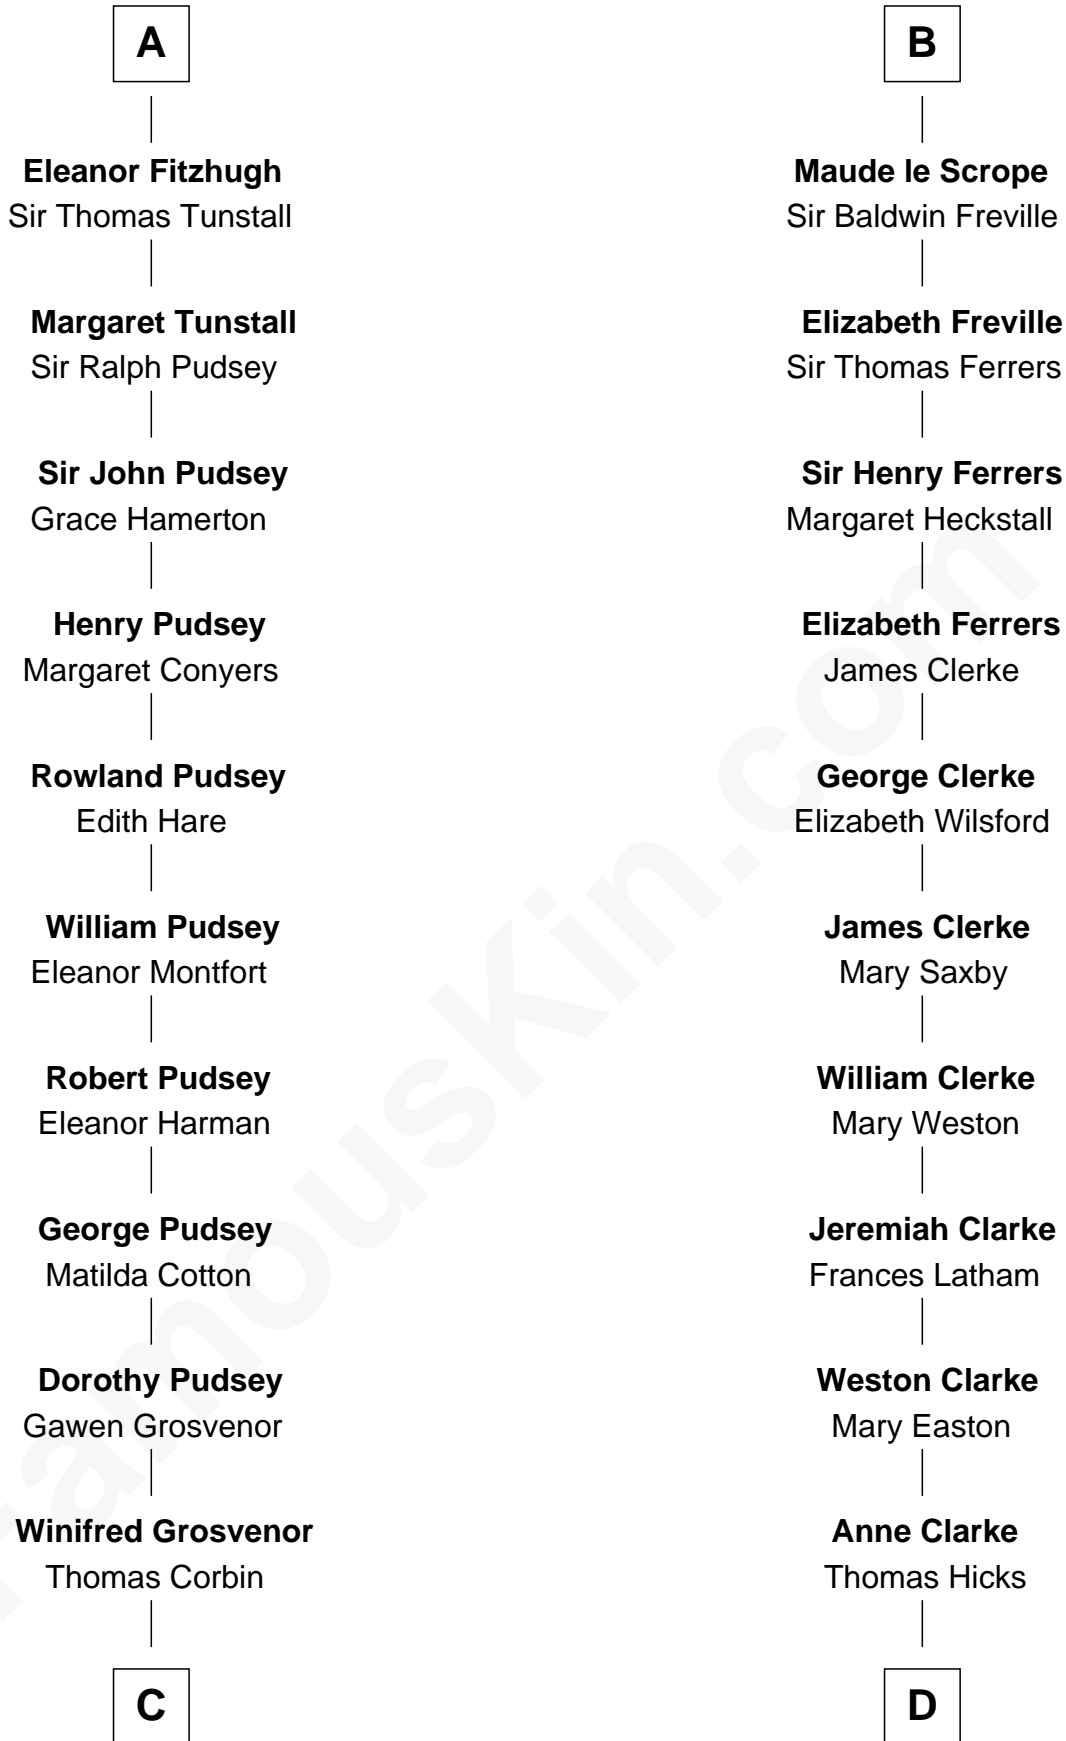

# FamousKin.com Relationship Chart of

**Thomas Sim Lee**

*2nd and 7th Governor of Maryland*

**21st cousin of**

**Susan B. Anthony**

*Women's Rights Advocate*

**William I, King of Scotland**

----- Avenal

**C**

**Henry Corbin**  
Alice Eltonhead

**Laetitia Corbin**  
Richard Lee

**Philip Lee**  
Sarah Brooke

**Thomas Lee**  
Christiana Sim

**Thomas Sim Lee**  
*2nd and 7th Governor of Maryland*

**D**

**Thomas Hicks**  
Judith Akin

**Judith Hicks**  
David Anthony

**Humphrey Anthony**  
Hannah Lapham

**Daniel Anthony**  
Lucy Read

**Susan B. Anthony**  
*Women's Rights Advocate*

FamousKin.com