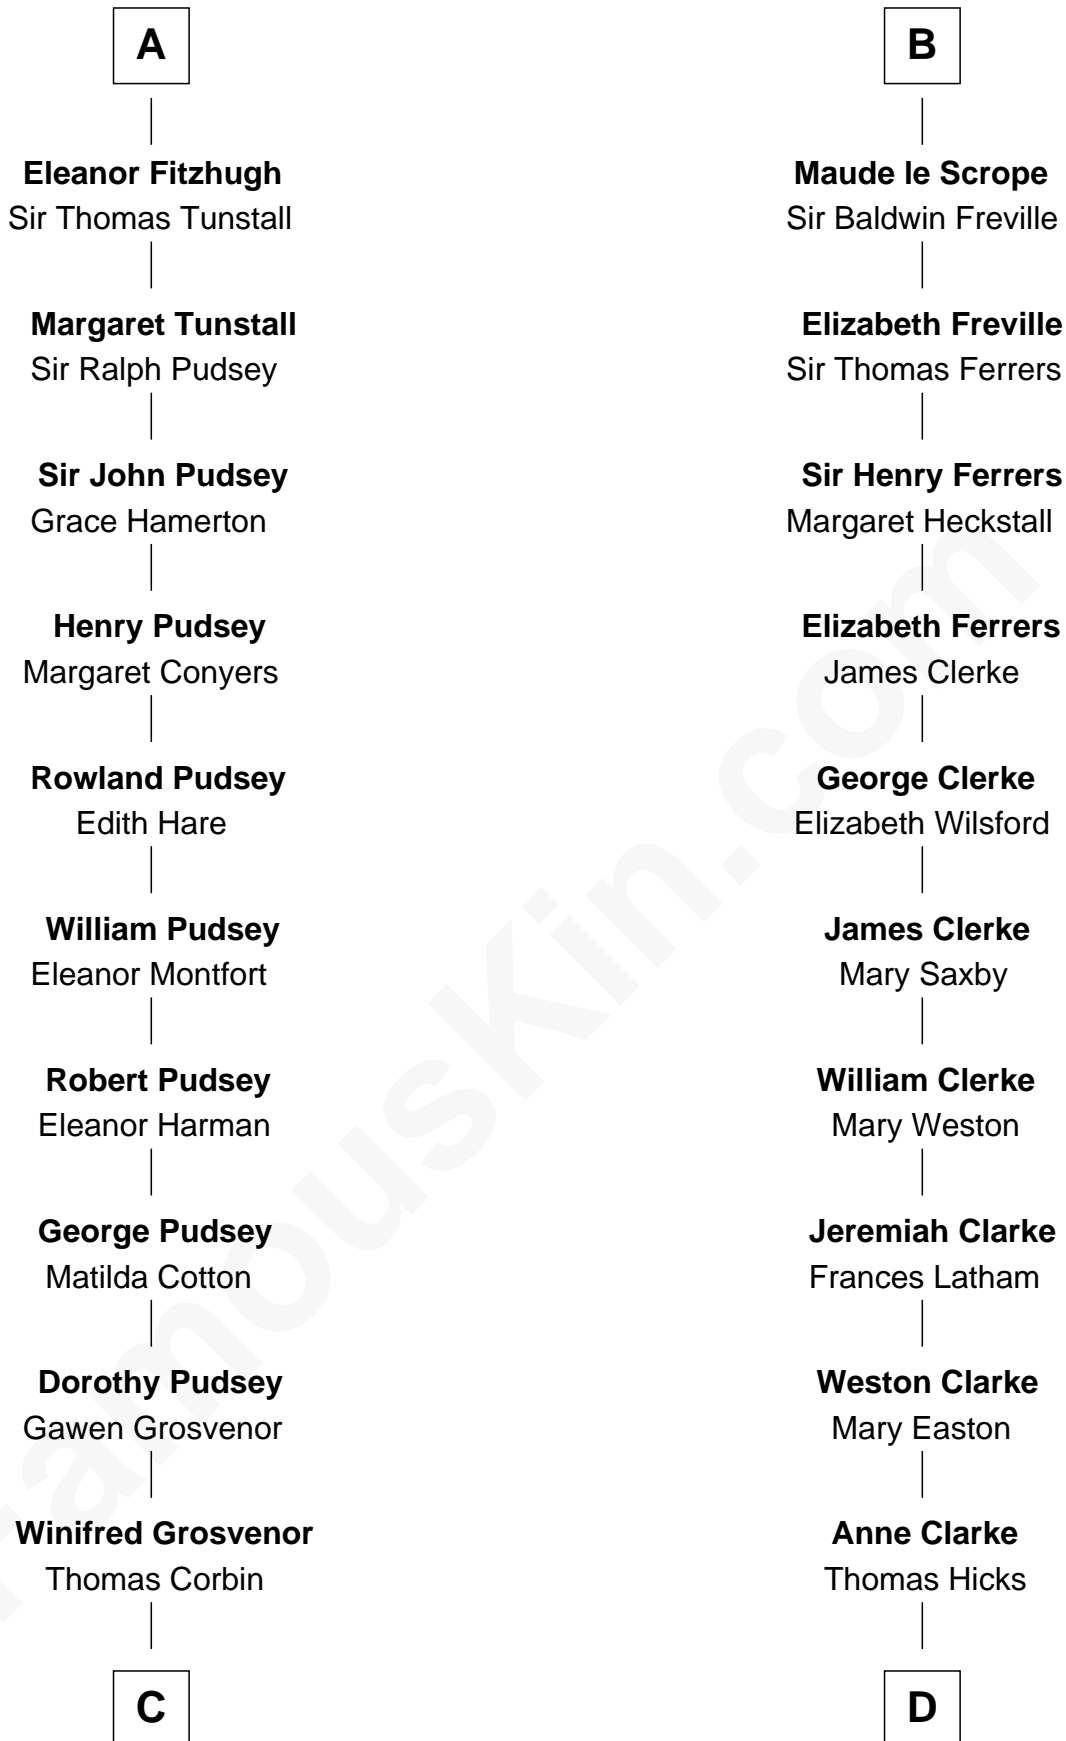

FamousKin.com Relationship Chart of

Thomas Sim Lee

2nd and 7th Governor of Maryland

21st cousin of

Susan B. Anthony

Women's Rights Advocate

C

Henry Corbin
Alice Eltonhead

Daniel Anthony
Lucy Read

Susan B. Anthony
Women's Rights Advocate

FamousKin.com