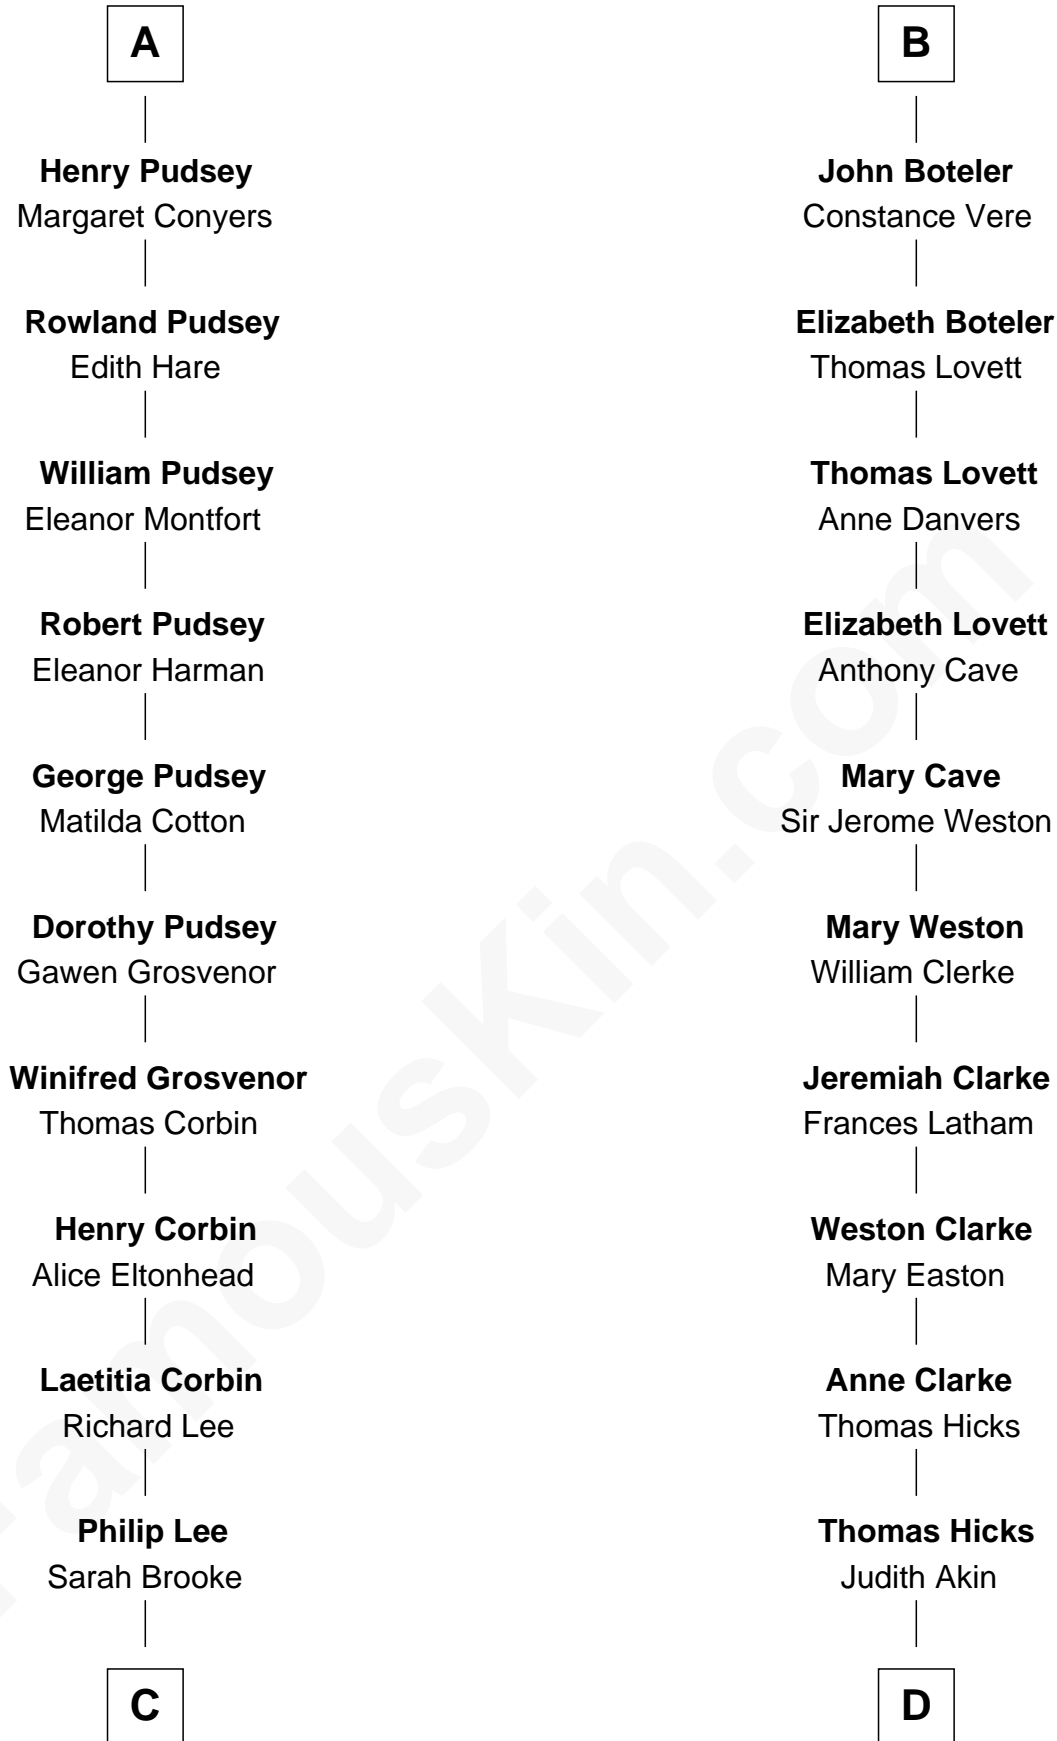

FamousKin.com

Relationship Chart of

Thomas Sim Lee

2nd and 7th Governor of Maryland

18th cousin 2 times removed of

Susan B. Anthony

Women's Rights Advocate

William de Odingsells

Henry FitzHugh

Eleanor Fitzhugh

Sir Thomas Tunstall

Margaret Tunstall

Sir Ralph Pudsey

Sir John Pudsey

Grace Hamerton

A

Ida de Odingsells

Sir Roger de Herdeburgh

Ela Herdeburgh

Sir William de Boteler

Ankaret le Boteler

John le Strange

Eleanor le Strange

Sir Reynold de Grey

Ida Grey

John Cokayne

Elizabeth Cokayne

Sir Philip le Boteler

Philip Boteler

Isabel Willoughby

B

C