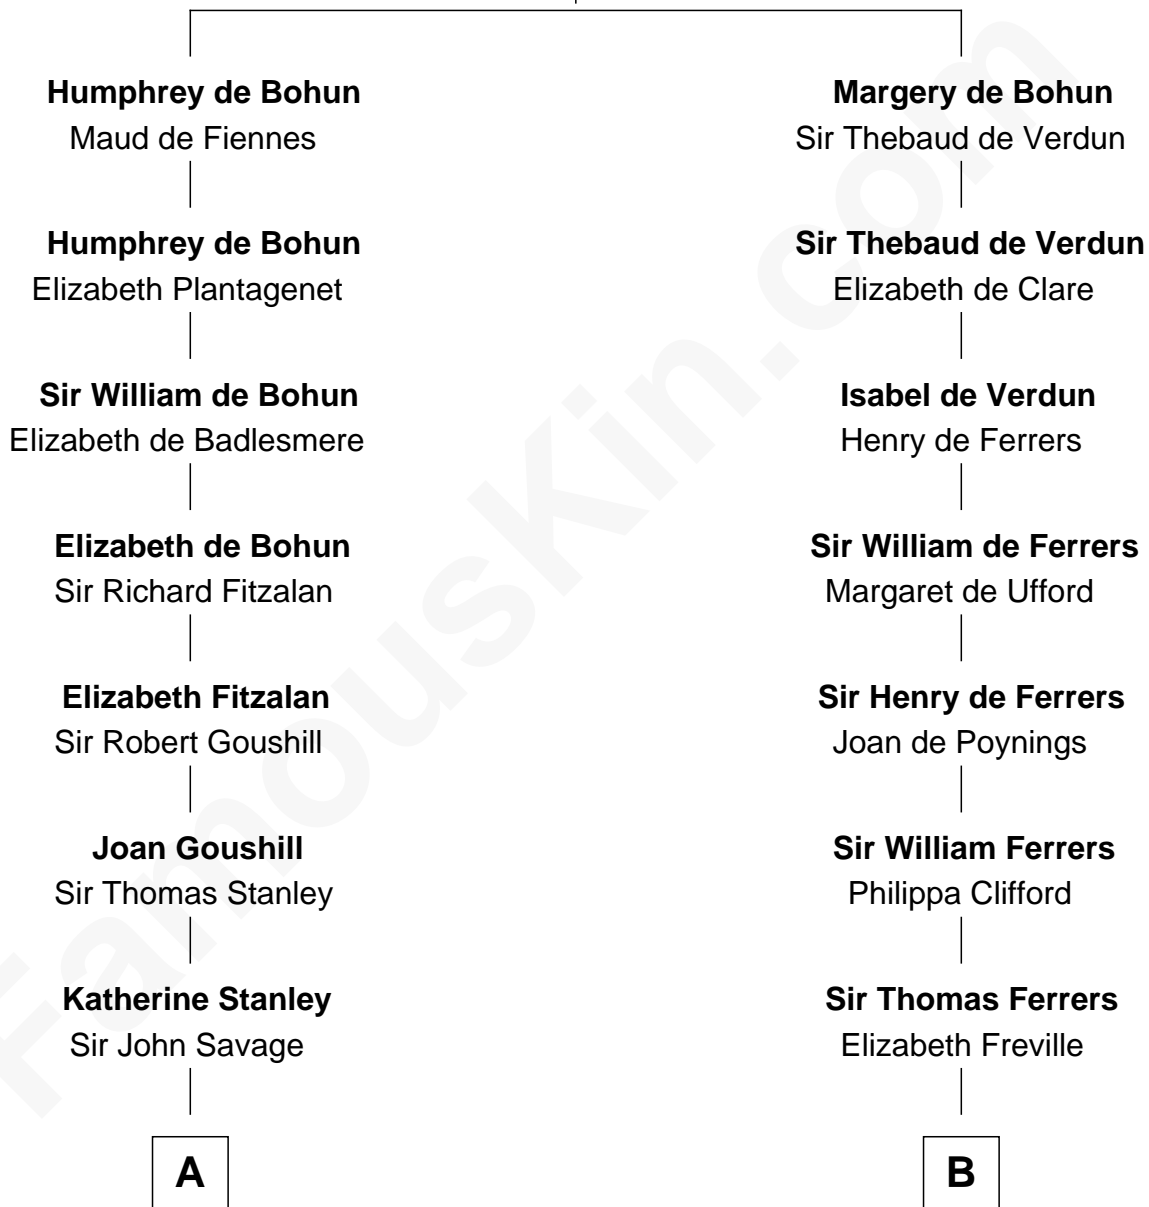

FamousKin.com Relationship Chart of

Thomas Sim Lee

2nd and 7th Governor of Maryland

16th cousin 3 times removed of

Susan B. Anthony

Women's Rights Advocate

Sir Humphrey de Bohun

Eleanor de Braiose

C

Humphrey Anthony

Hannah Lapham

Daniel Anthony

Lucy Read

Susan B. Anthony

Women's Rights Advocate

FamousKin.com