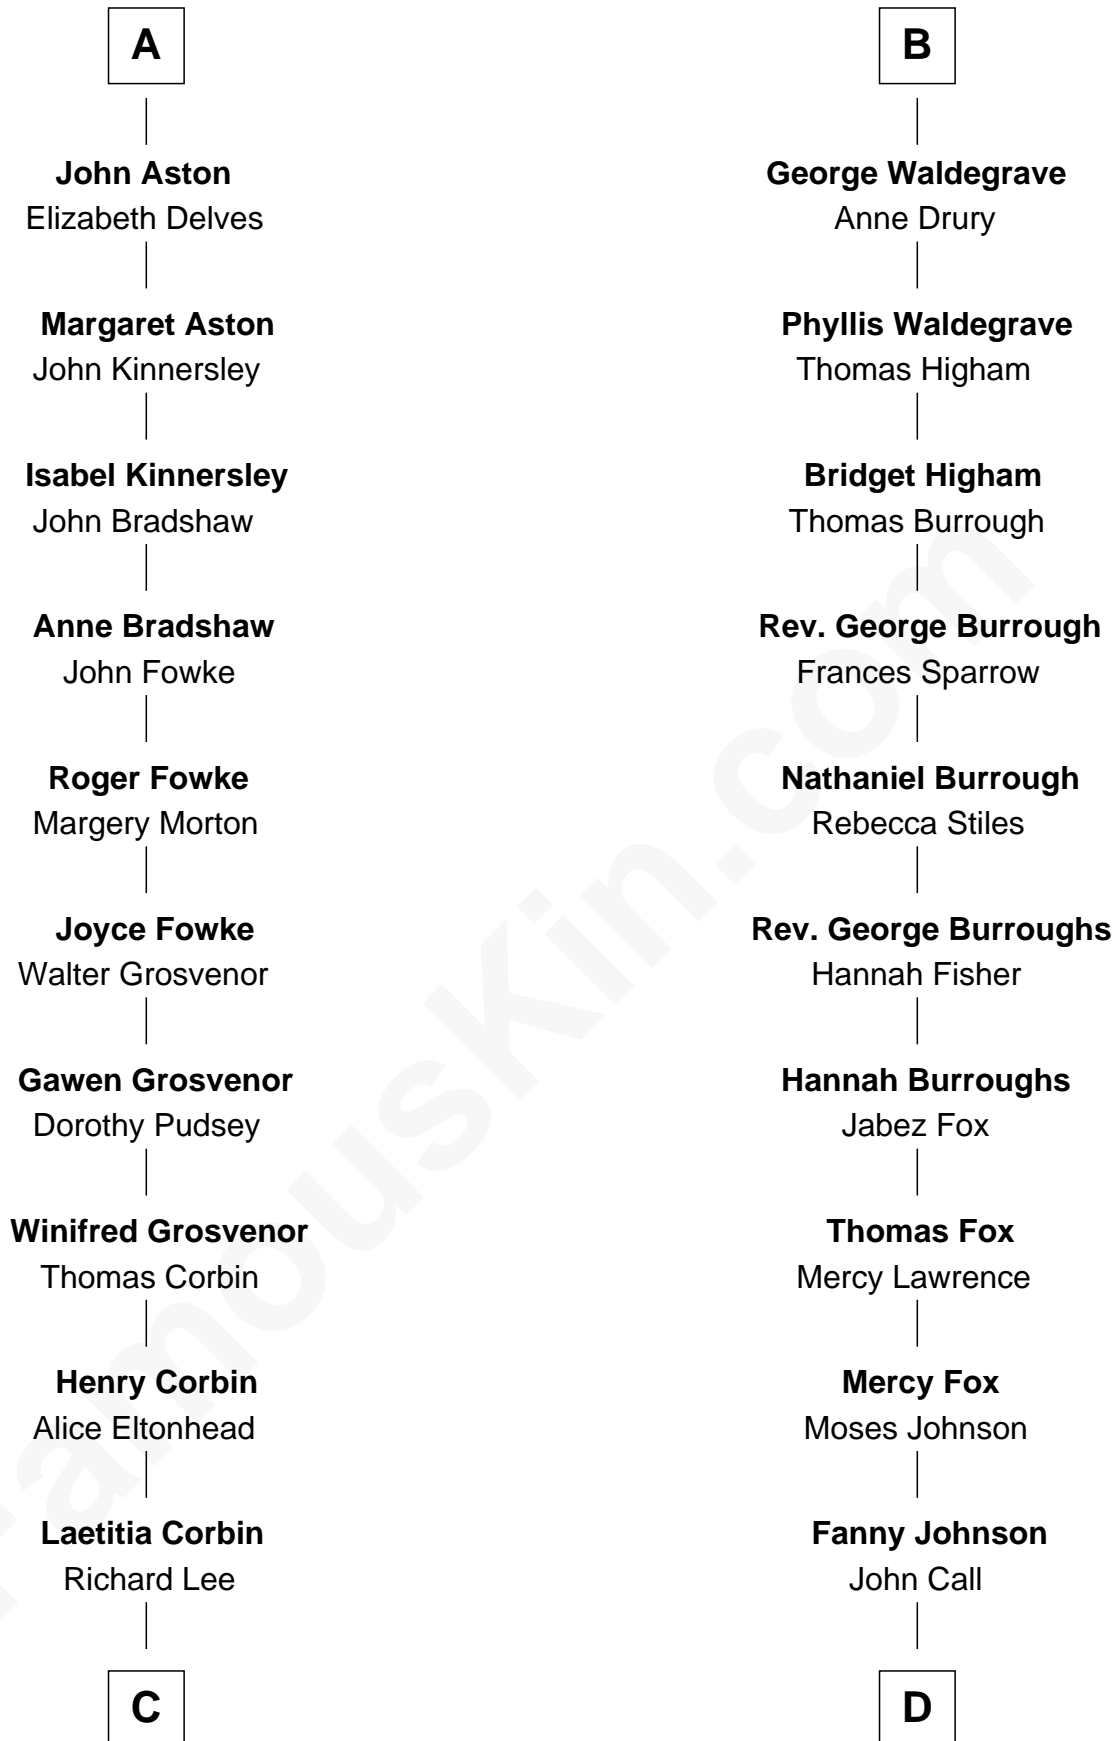

# FamousKin.com Relationship Chart of

**Thomas Sim Lee**

*2nd and 7th Governor of Maryland*

19th cousin 1 time removed of

**Walt Disney**

*Co-Founder of The Walt Disney Company*

**C**

**Philip Lee**  
Sarah Brooke

**Thomas Lee**  
Christiana Sim

**Thomas Sim Lee**  
*2nd and 7th Governor of Maryland*

**D**

**Eber Call**  
Violette Lawrence

**Charles Call**  
Henrietta Gross

**Flora Call**  
Elias Charles Disney

**Walt Disney**  
*Co-Founder of The Walt Disney Co.*