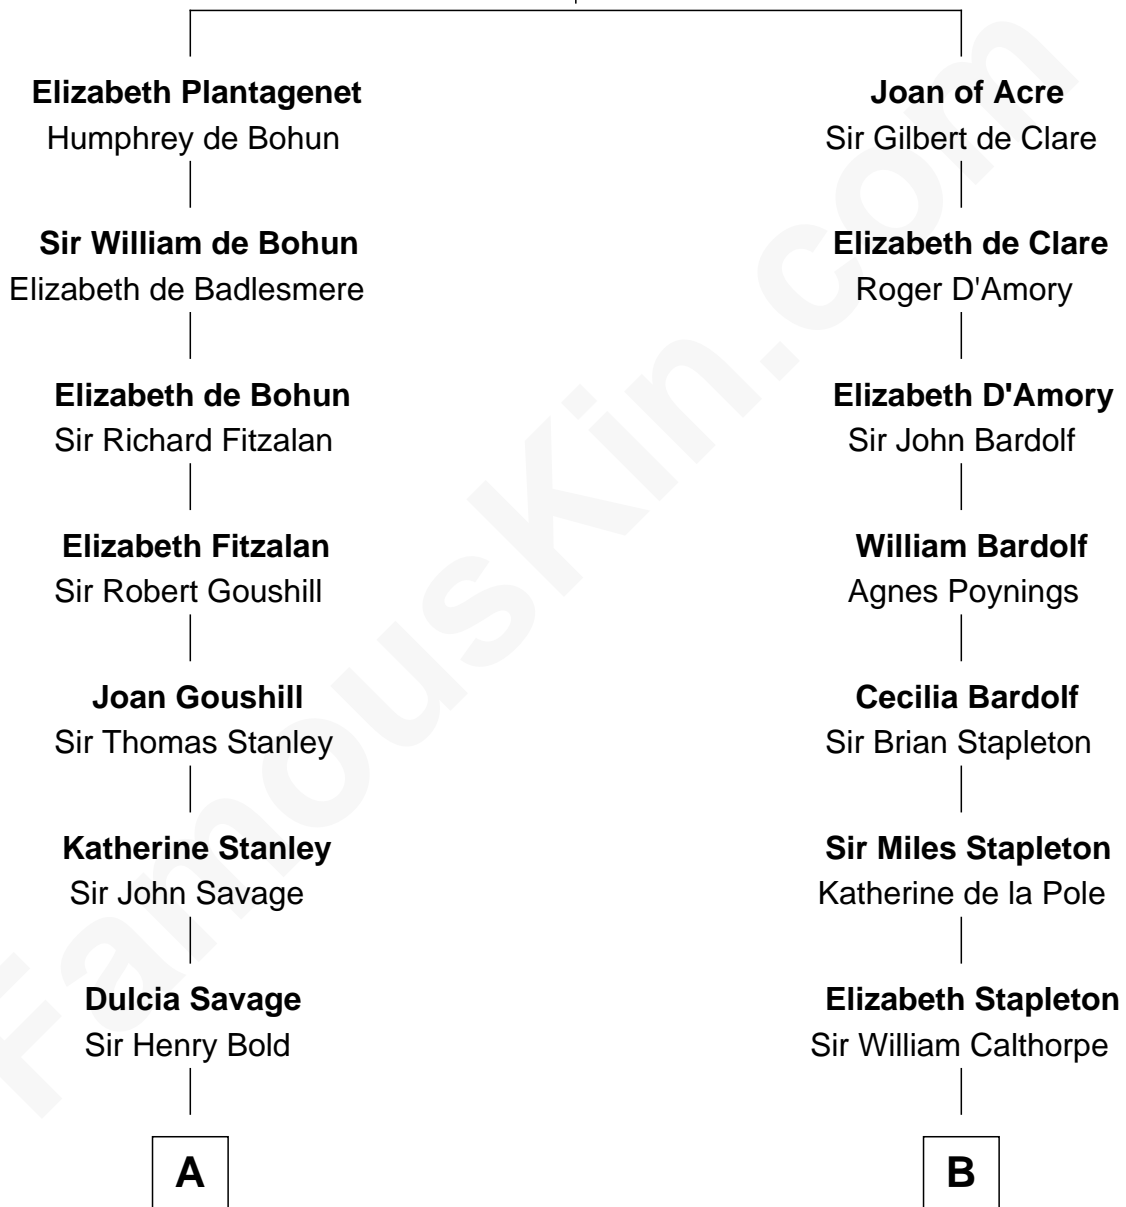

# FamousKin.com Relationship Chart of

**Thomas Sim Lee**

*2nd and 7th Governor of Maryland*

**15th cousin 6 times removed of**

**Walt Disney**

*Co-Founder of The Walt Disney Company*

**King Edward I**  
Eleanor of Castile

**C**

**Fanny Johnson**

John Call

**Eber Call**

Violette Lawrence

**Charles Call**

Henrietta Gross

**Flora Call**