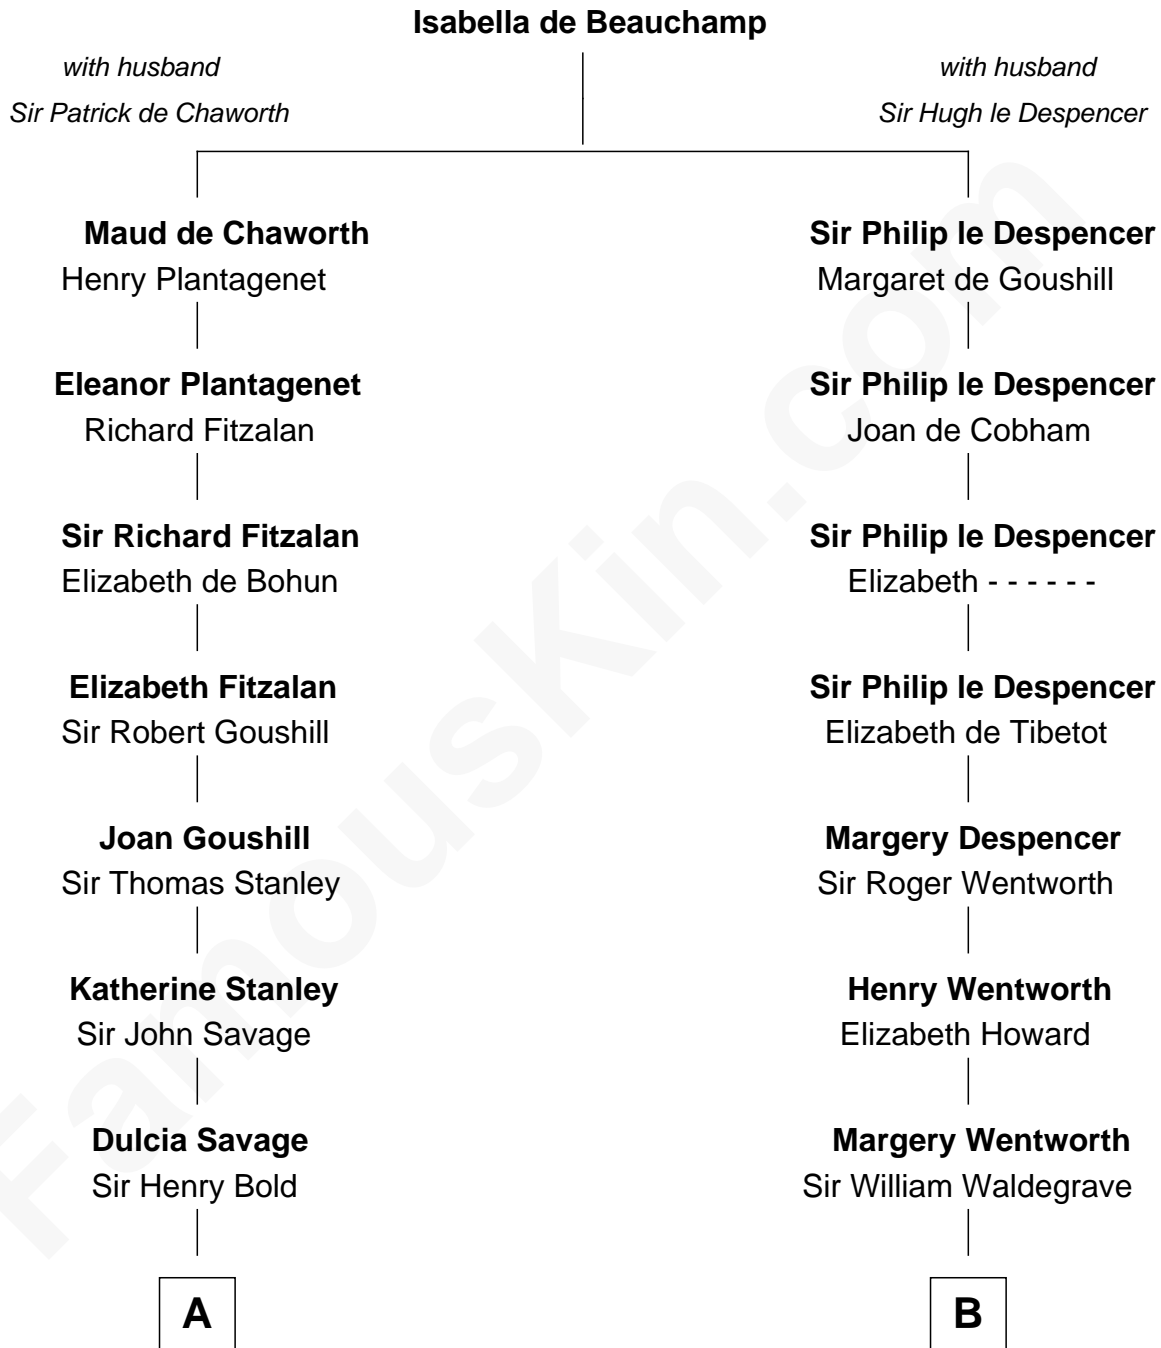

FamousKin.com

Relationship Chart of

Thomas Sim Lee

2nd and 7th Governor of Maryland

15th cousin 5 times removed of

Walt Disney

Co-Founder of The Walt Disney Company

A