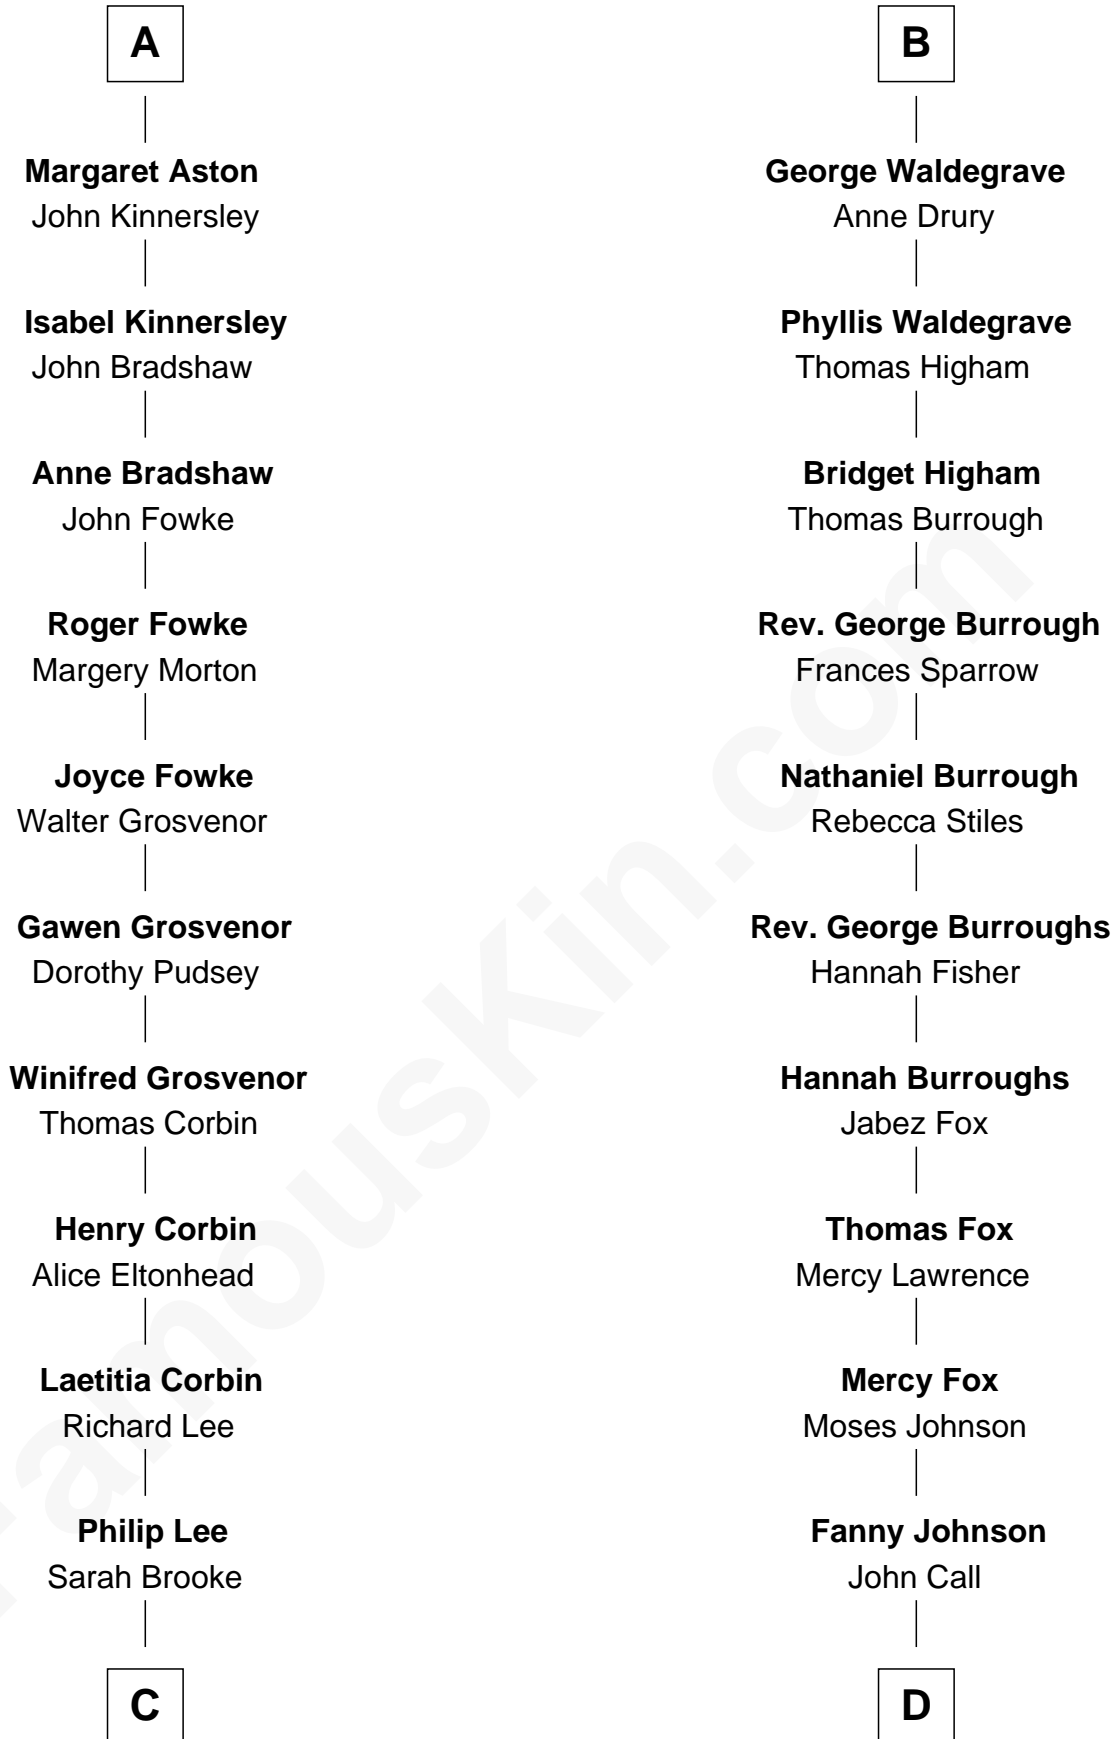

# FamousKin.com Relationship Chart of

**Thomas Sim Lee**

*2nd and 7th Governor of Maryland*

**18th cousin 2 times removed of**

**Walt Disney**

*Co-Founder of The Walt Disney Company*

**William de Ros**  
Maude de Vaux

**Sir William de Ros**  
Margery de Badlesmere

**Maud de Roos**  
John de Welles

**Margery de Welles**  
Stephen le Scrope

**Maude le Scrope**  
Sir Baldwin Freville

**Joyce Freville**  
Sir Roger Aston

**Sir Robert Aston**  
Isabel Brereton

**John Aston**  
Elizabeth Delves

**A**

**Agnes de Ros**  
Pain de Tibetot

**Sir John de Tibetot**  
Margaret de Badlesmere

**Sir Robert de Tibetot**  
Margaret Deincourt

**Elizabeth de Tibetot**  
Sir Philip le Despencer

**Margery Despencer**  
Sir Roger Wentworth

**Henry Wentworth**  
Elizabeth Howard

**Margery Wentworth**  
Sir William Waldegrave

**B**

**C**

**Thomas Lee**  
Christiana Sim

**Thomas Sim Lee**  
*2nd and 7th Governor of Maryland*