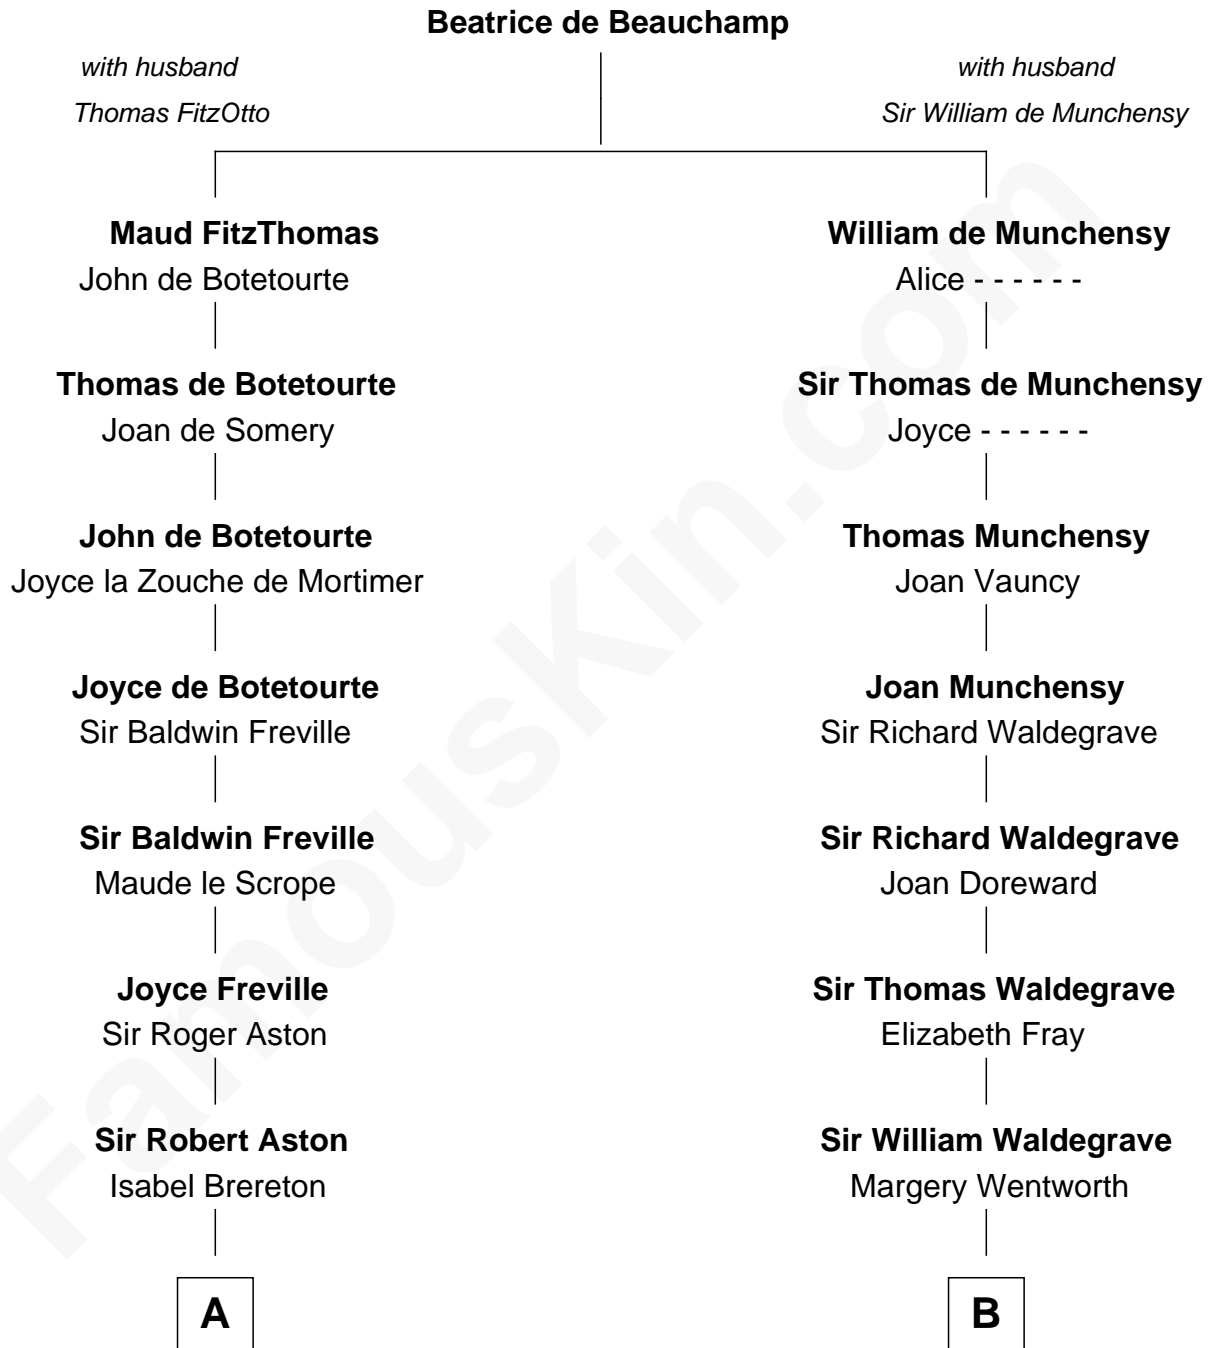

FamousKin.com Relationship Chart of

Thomas Sim Lee

2nd and 7th Governor of Maryland

12th cousin 7 times removed of

Rev. George Burroughs

Executed for Witchcraft, Salem 1692

C

Philip Lee
Sarah Brooke

Thomas Lee
Christiana Sim

Thomas Sim Lee
2nd and 7th Governor of Maryland

FamousKin.com