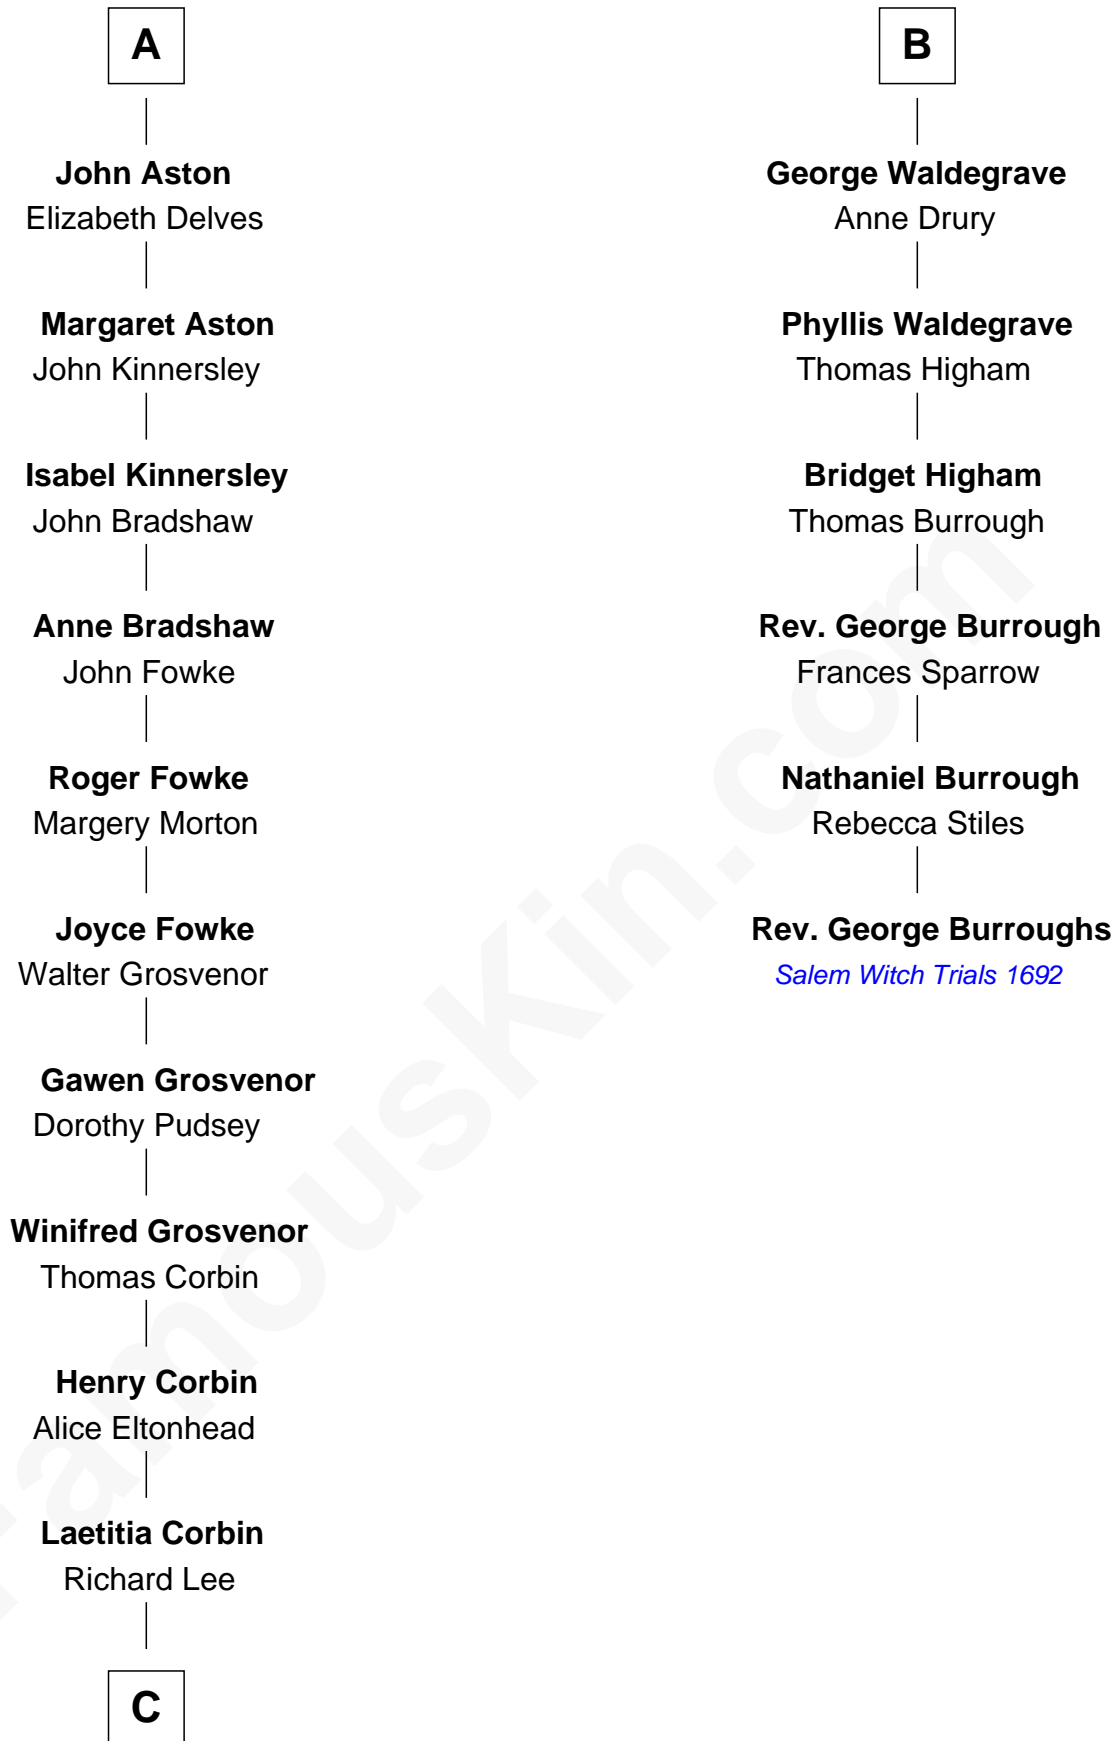

FamousKin.com Relationship Chart of

Thomas Sim Lee

2nd and 7th Governor of Maryland

12th cousin 7 times removed of

Rev. George Burroughs

Executed for Witchcraft, Salem 1692

C

Philip Lee
Sarah Brooke

Thomas Lee
Christiana Sim

Thomas Sim Lee
2nd and 7th Governor of Maryland

FamousKin.com