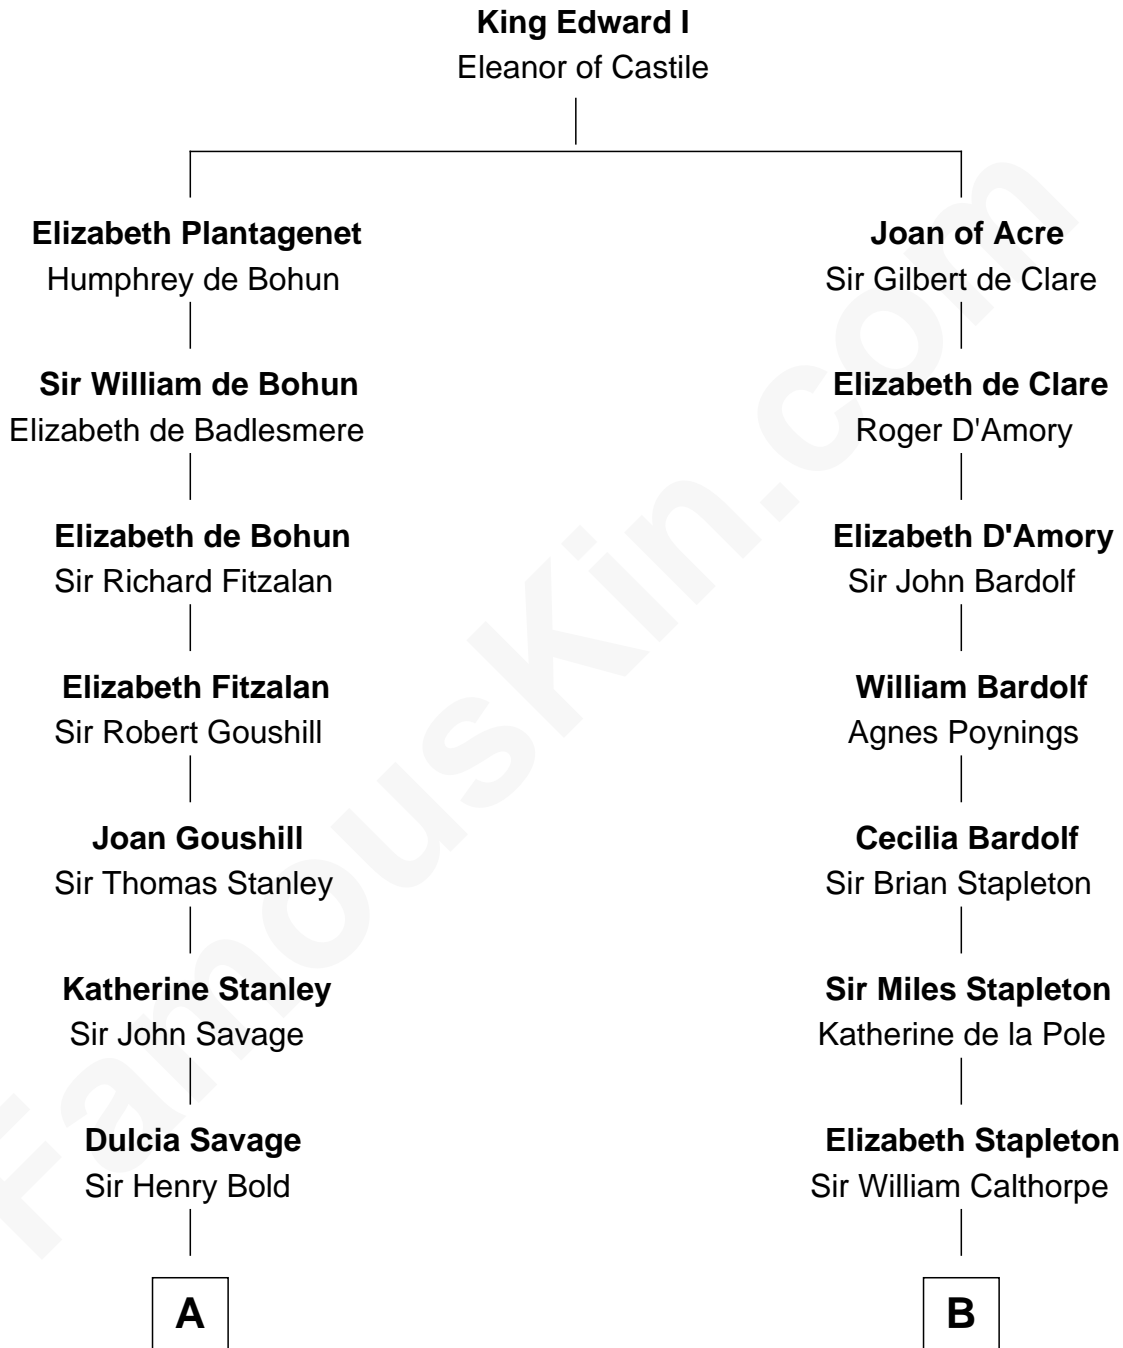

FamousKin.com
Relationship Chart of
Thomas Sim Lee

2nd and 7th Governor of Maryland

13th cousin 2 times removed of

Rev. George Burroughs

Executed for Witchcraft, Salem 1692

A

Maud Bold

Thomas Gerard