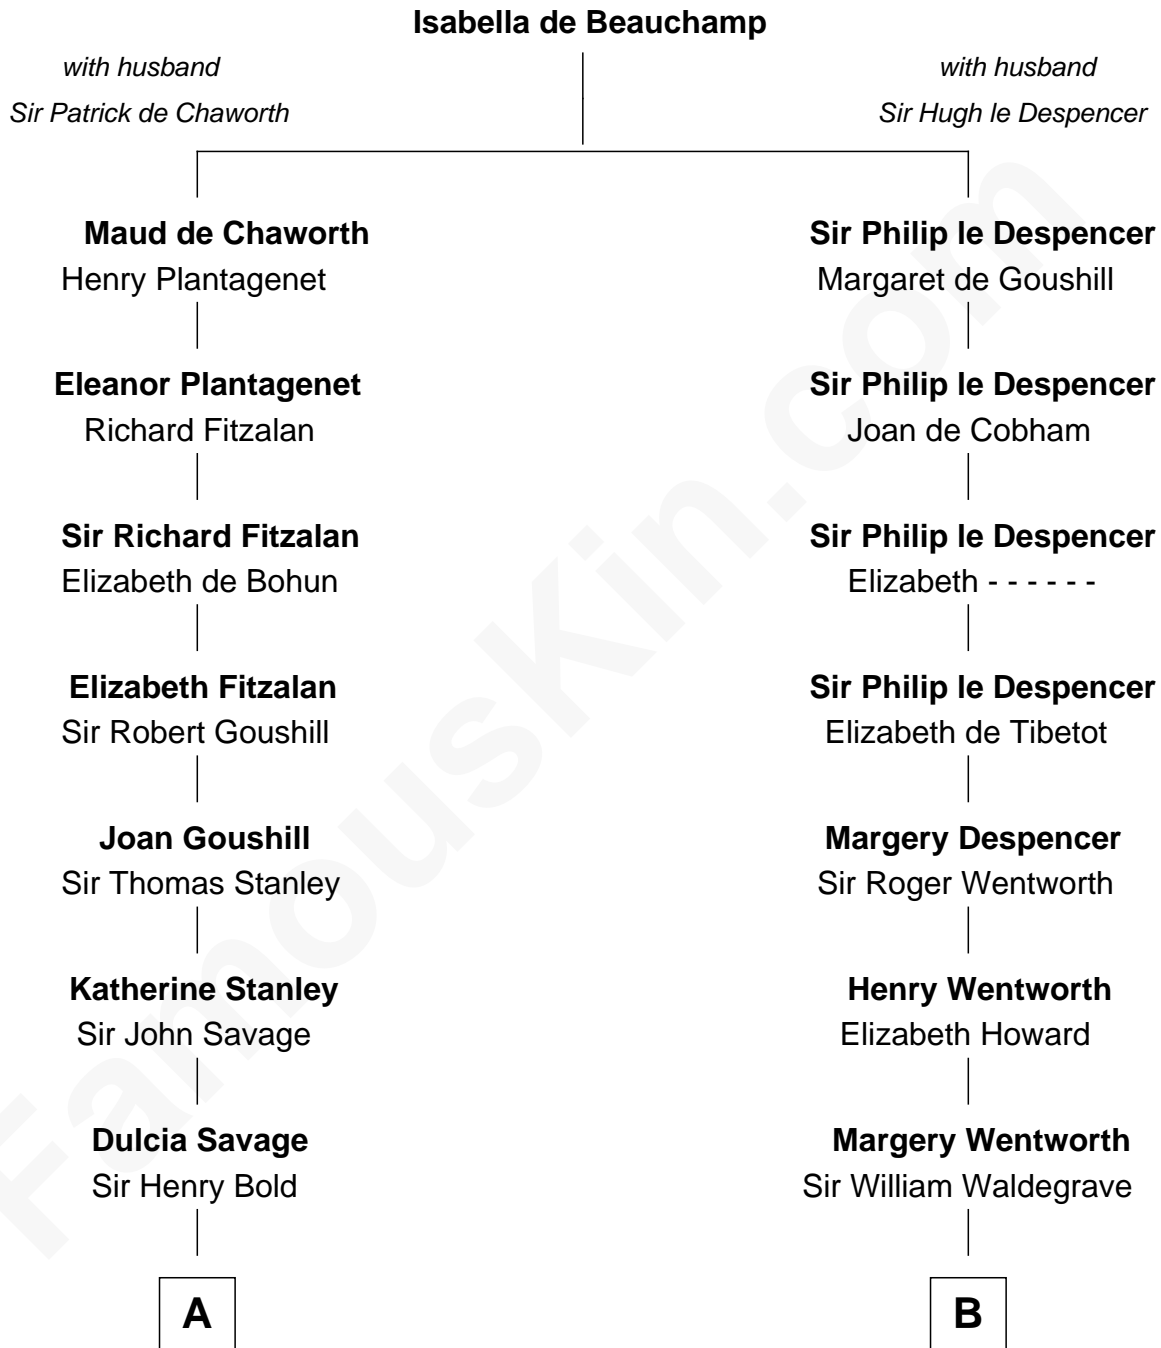

FamousKin.com

Relationship Chart of

Thomas Sim Lee

2nd and 7th Governor of Maryland

12th cousin 3 times removed of

Rev. George Burroughs

Executed for Witchcraft, Salem 1692

A

Rev. George Burroughs
Salem Witch Trials 1692