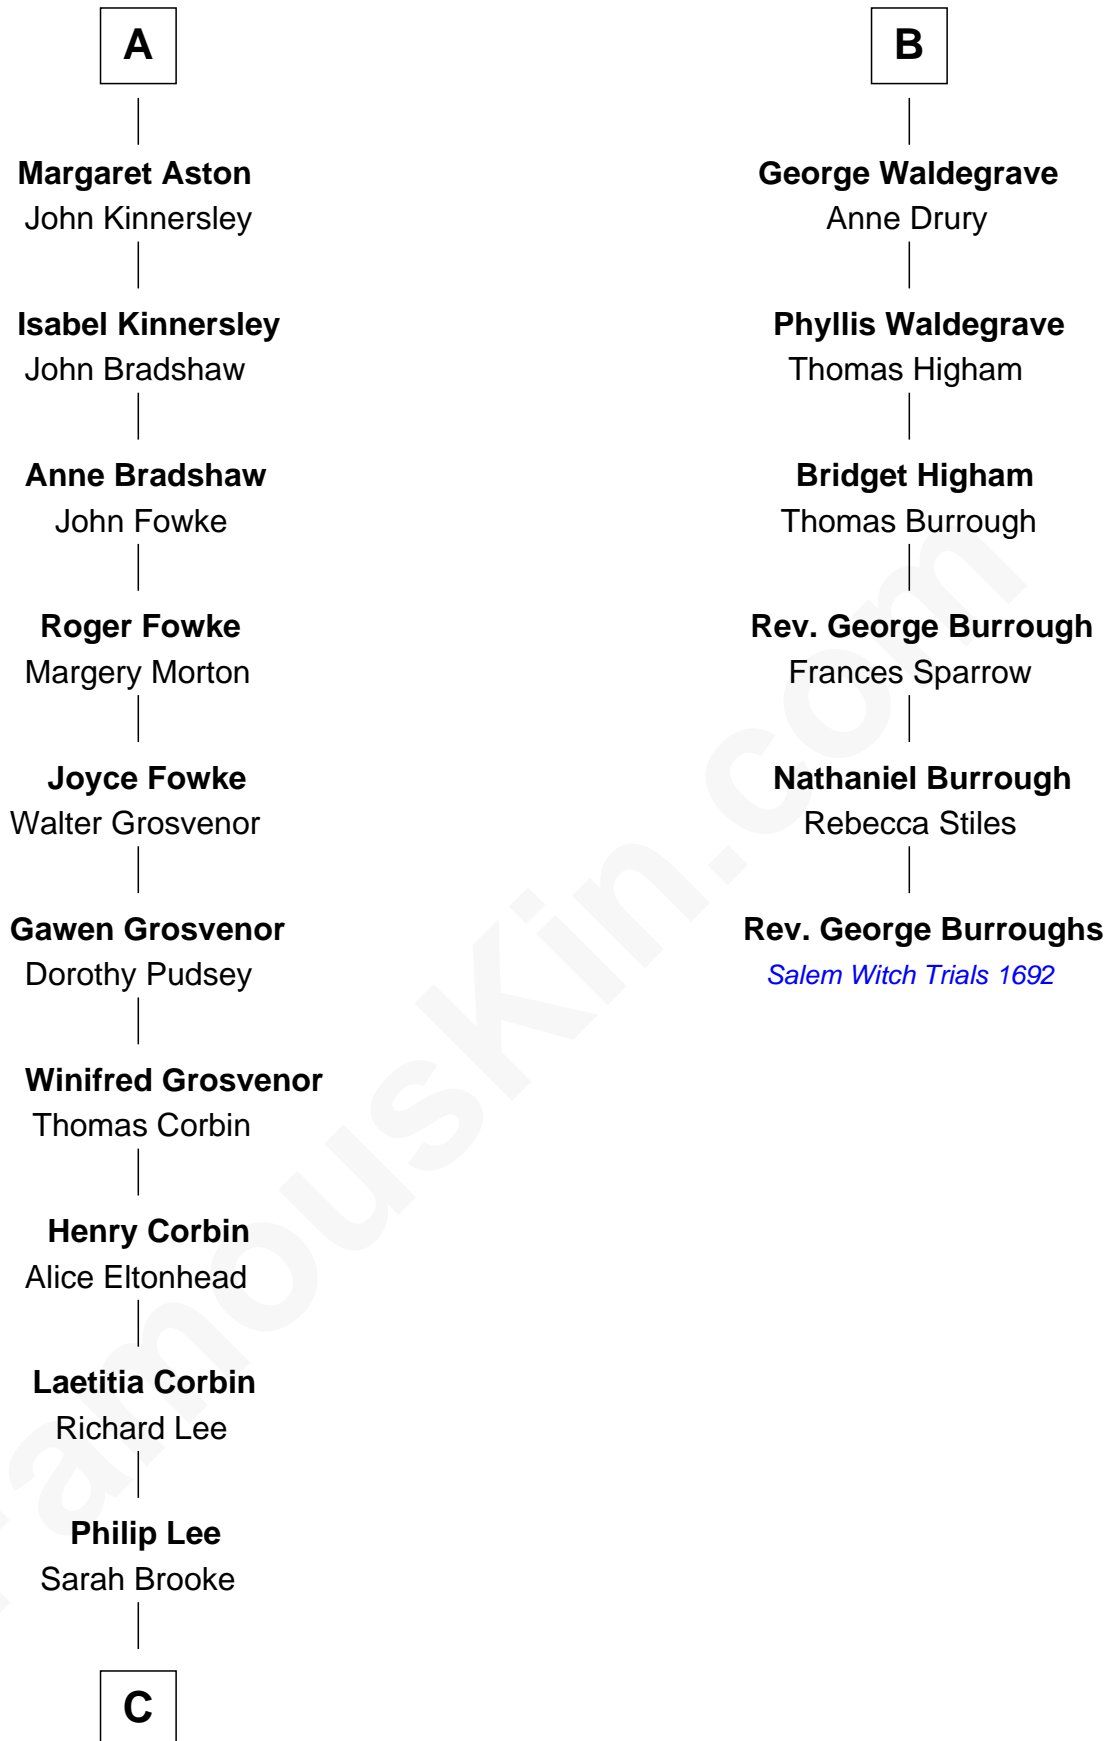

FamousKin.com

Relationship Chart of

Thomas Sim Lee

2nd and 7th Governor of Maryland

12th cousin 6 times removed of

Rev. George Burroughs

Executed for Witchcraft, Salem 1692

C

—
Thomas Lee
Christiana Sim

—
Thomas Sim Lee
2nd and 7th Governor of Maryland

FamousKin.com