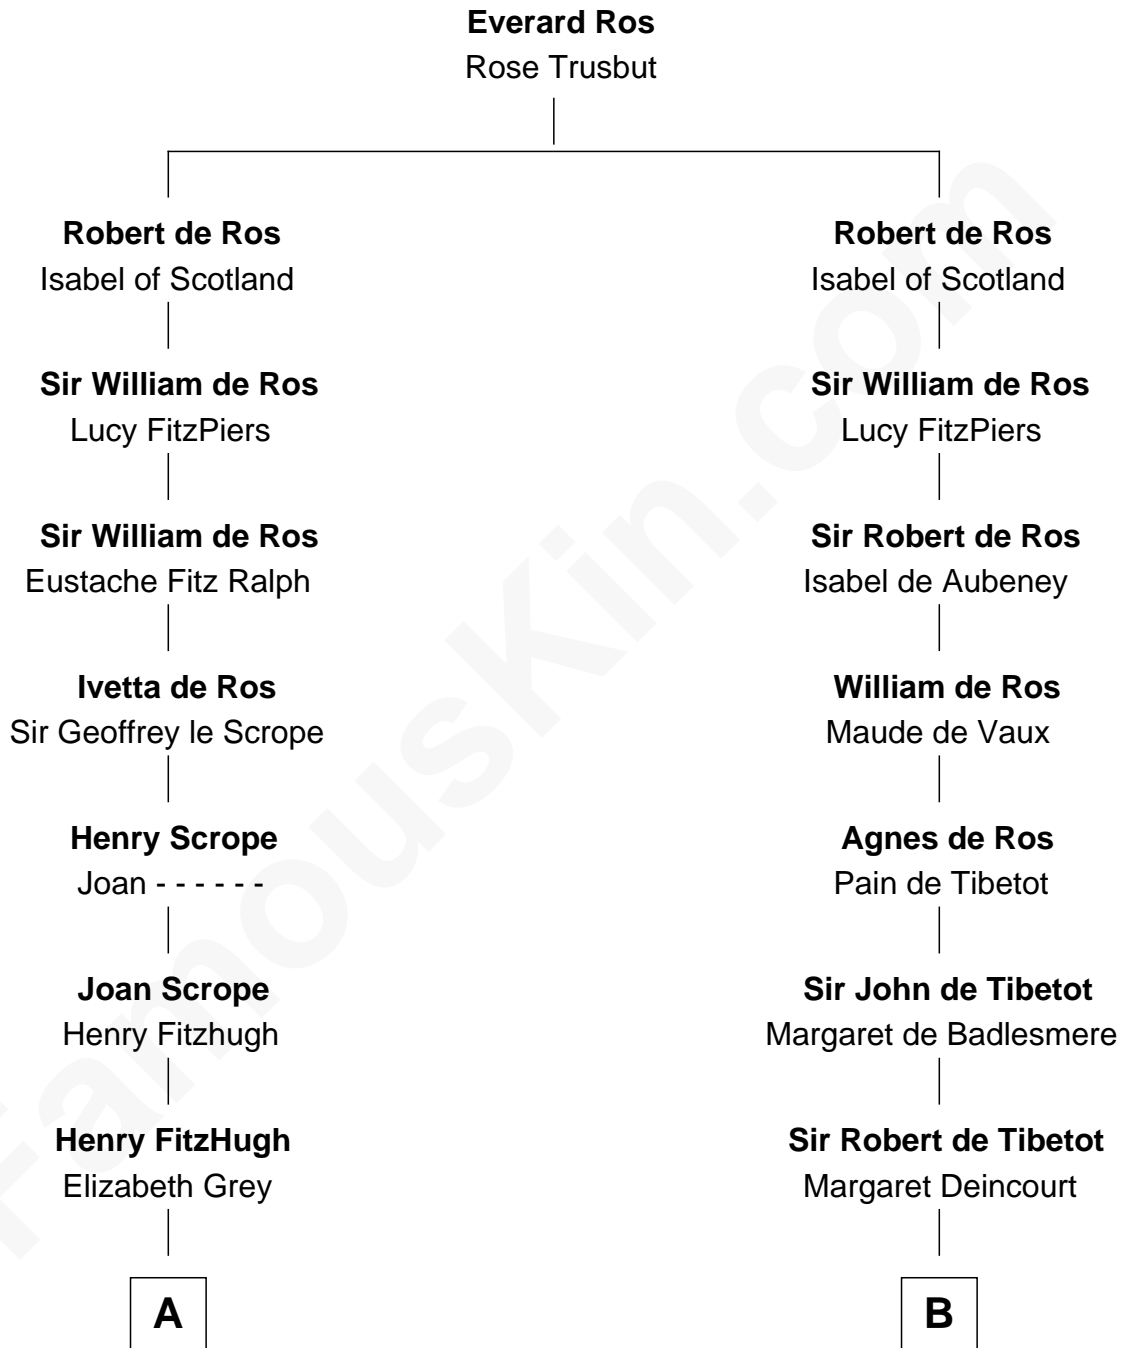

FamousKin.com
Relationship Chart of
Thomas Sim Lee

2nd and 7th Governor of Maryland

16th cousin 5 times removed of

Rev. George Burroughs

Executed for Witchcraft, Salem 1692

C

Henry Corbin
Alice Eltonhead

Laetitia Corbin
Richard Lee

Philip Lee
Sarah Brooke

Thomas Lee
Christiana Sim

Thomas Sim Lee
2nd and 7th Governor of Maryland