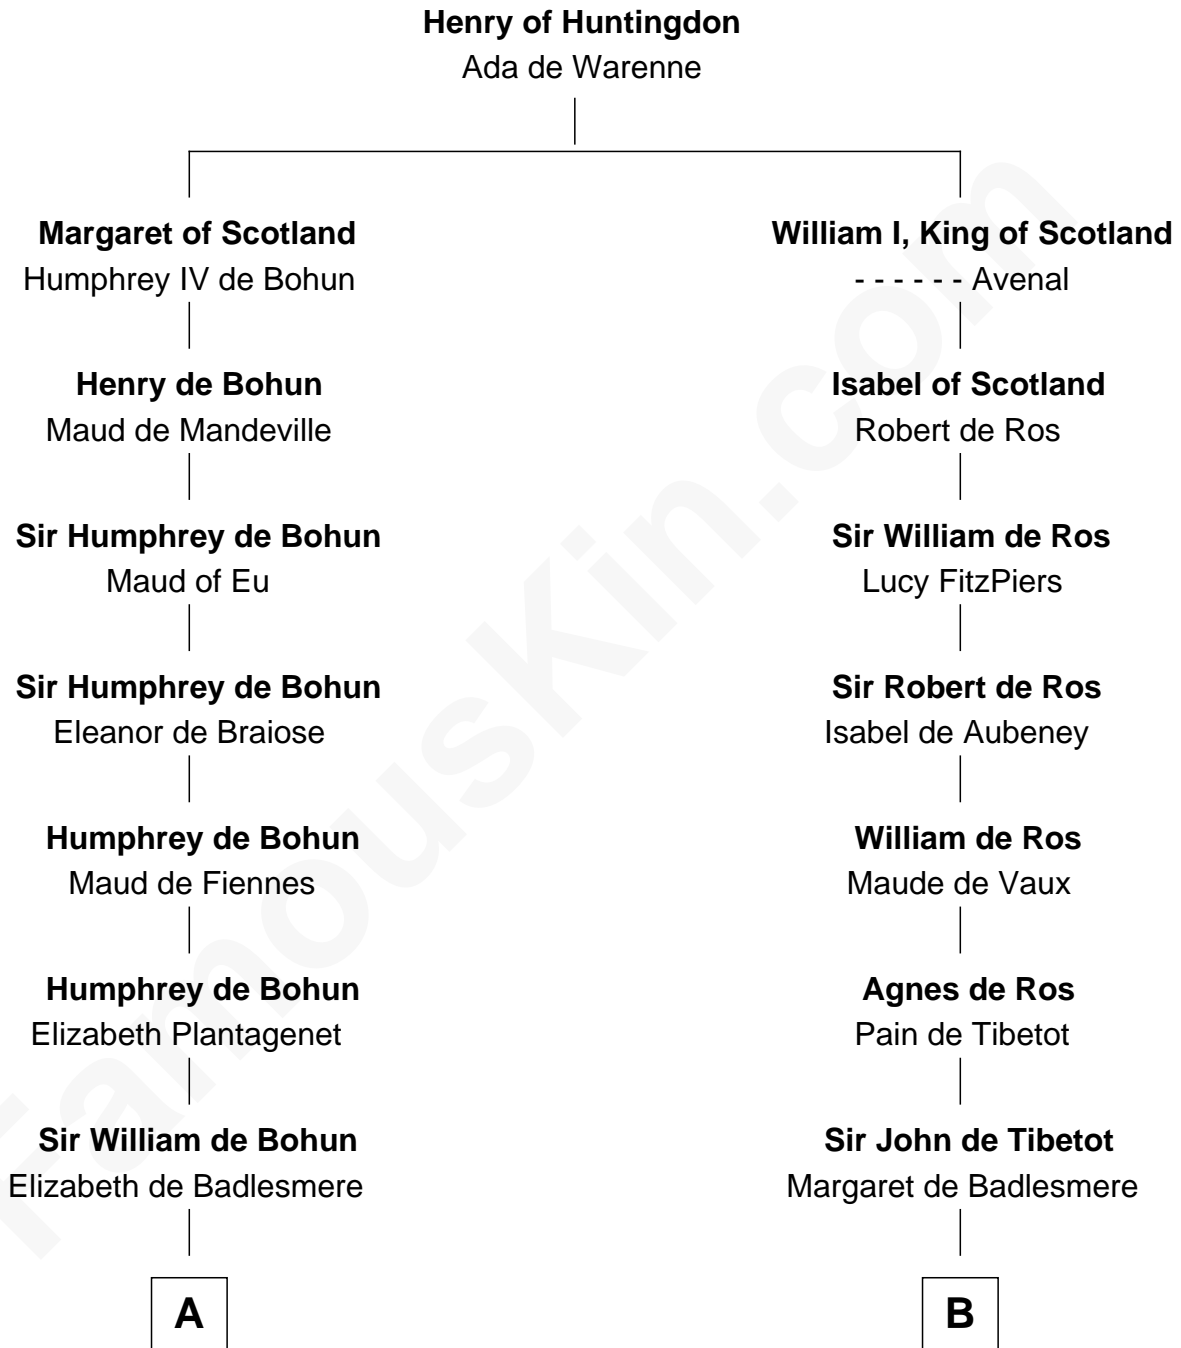

FamousKin.com Relationship Chart of

Thomas Sim Lee

2nd and 7th Governor of Maryland

17th cousin 3 times removed of

Rev. George Burroughs

Executed for Witchcraft, Salem 1692

C

—
Laetitia Corbin

Richard Lee

—
Philip Lee

Sarah Brooke

—
Thomas Lee

Christiana Sim

—
Thomas Sim Lee

2nd and 7th Governor of Maryland

FamousKin.com