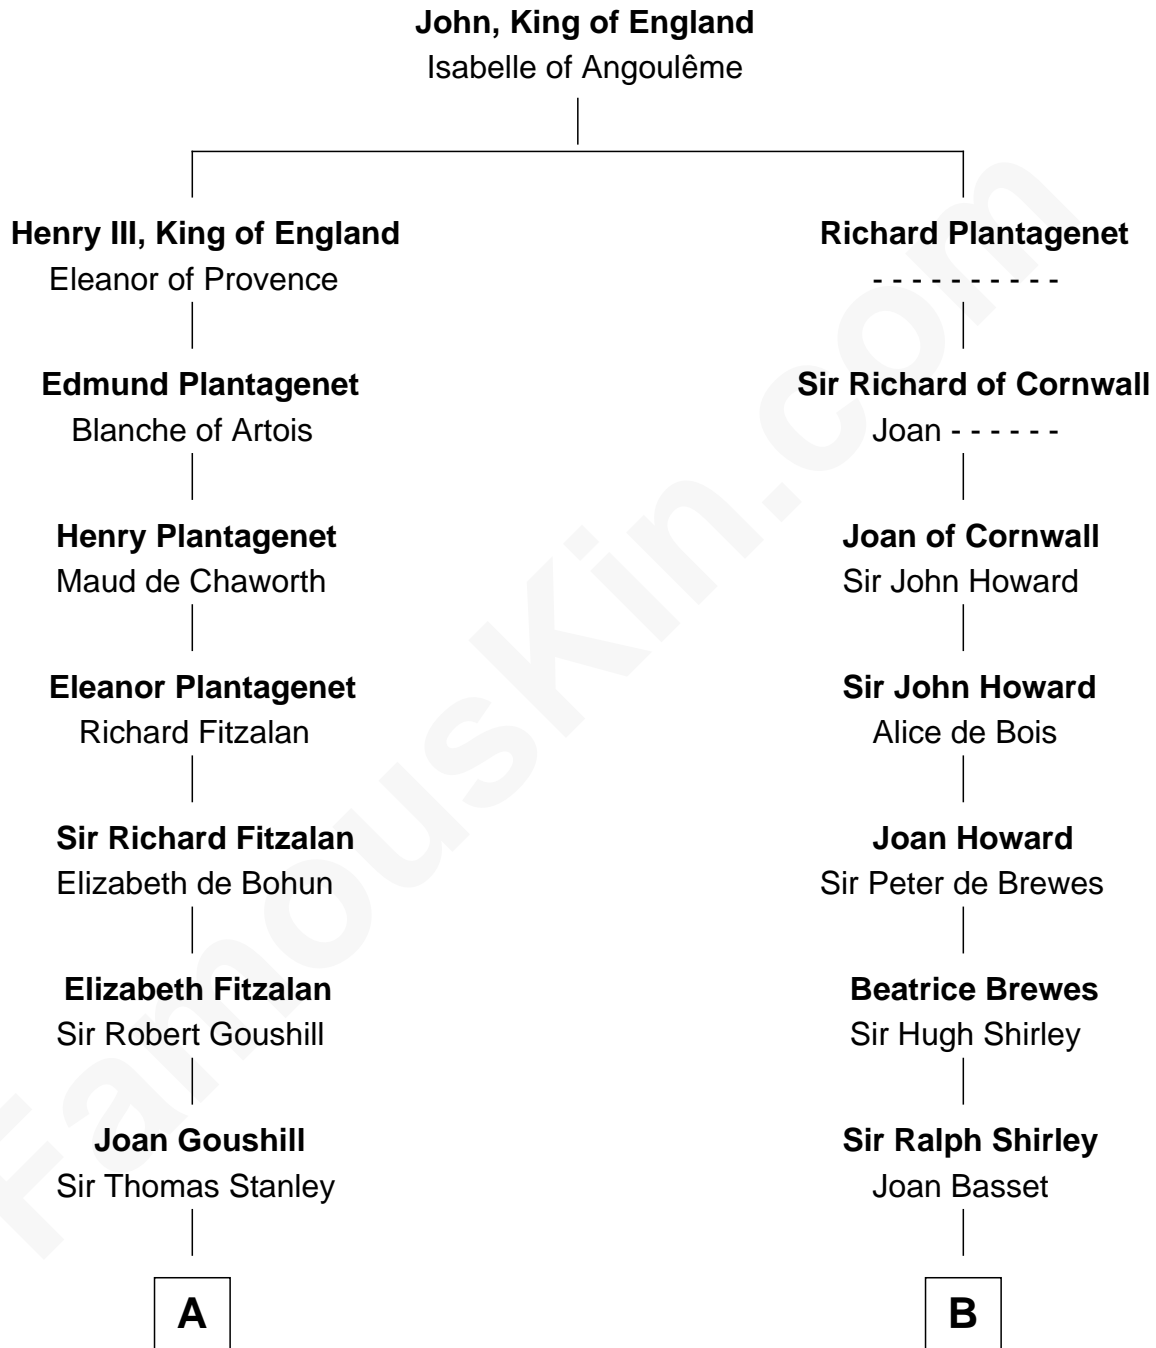

FamousKin.com

Relationship Chart of

Thomas Sim Lee

2nd and 7th Governor of Maryland

17th cousin 4 times removed of

William Henry Moore

Co-Founder, U.S. Steel and Nabisco

C

Sarah Browne
George Beckwith

George Beckwith
Rachel Marsh

George Beckwith
Mary Bradley

Rachael Arvilla Beckwith
Nathaniel Ford Moore

William Henry Moore
Co-Founder, U.S. Steel and Nabisco

FamousKin.com