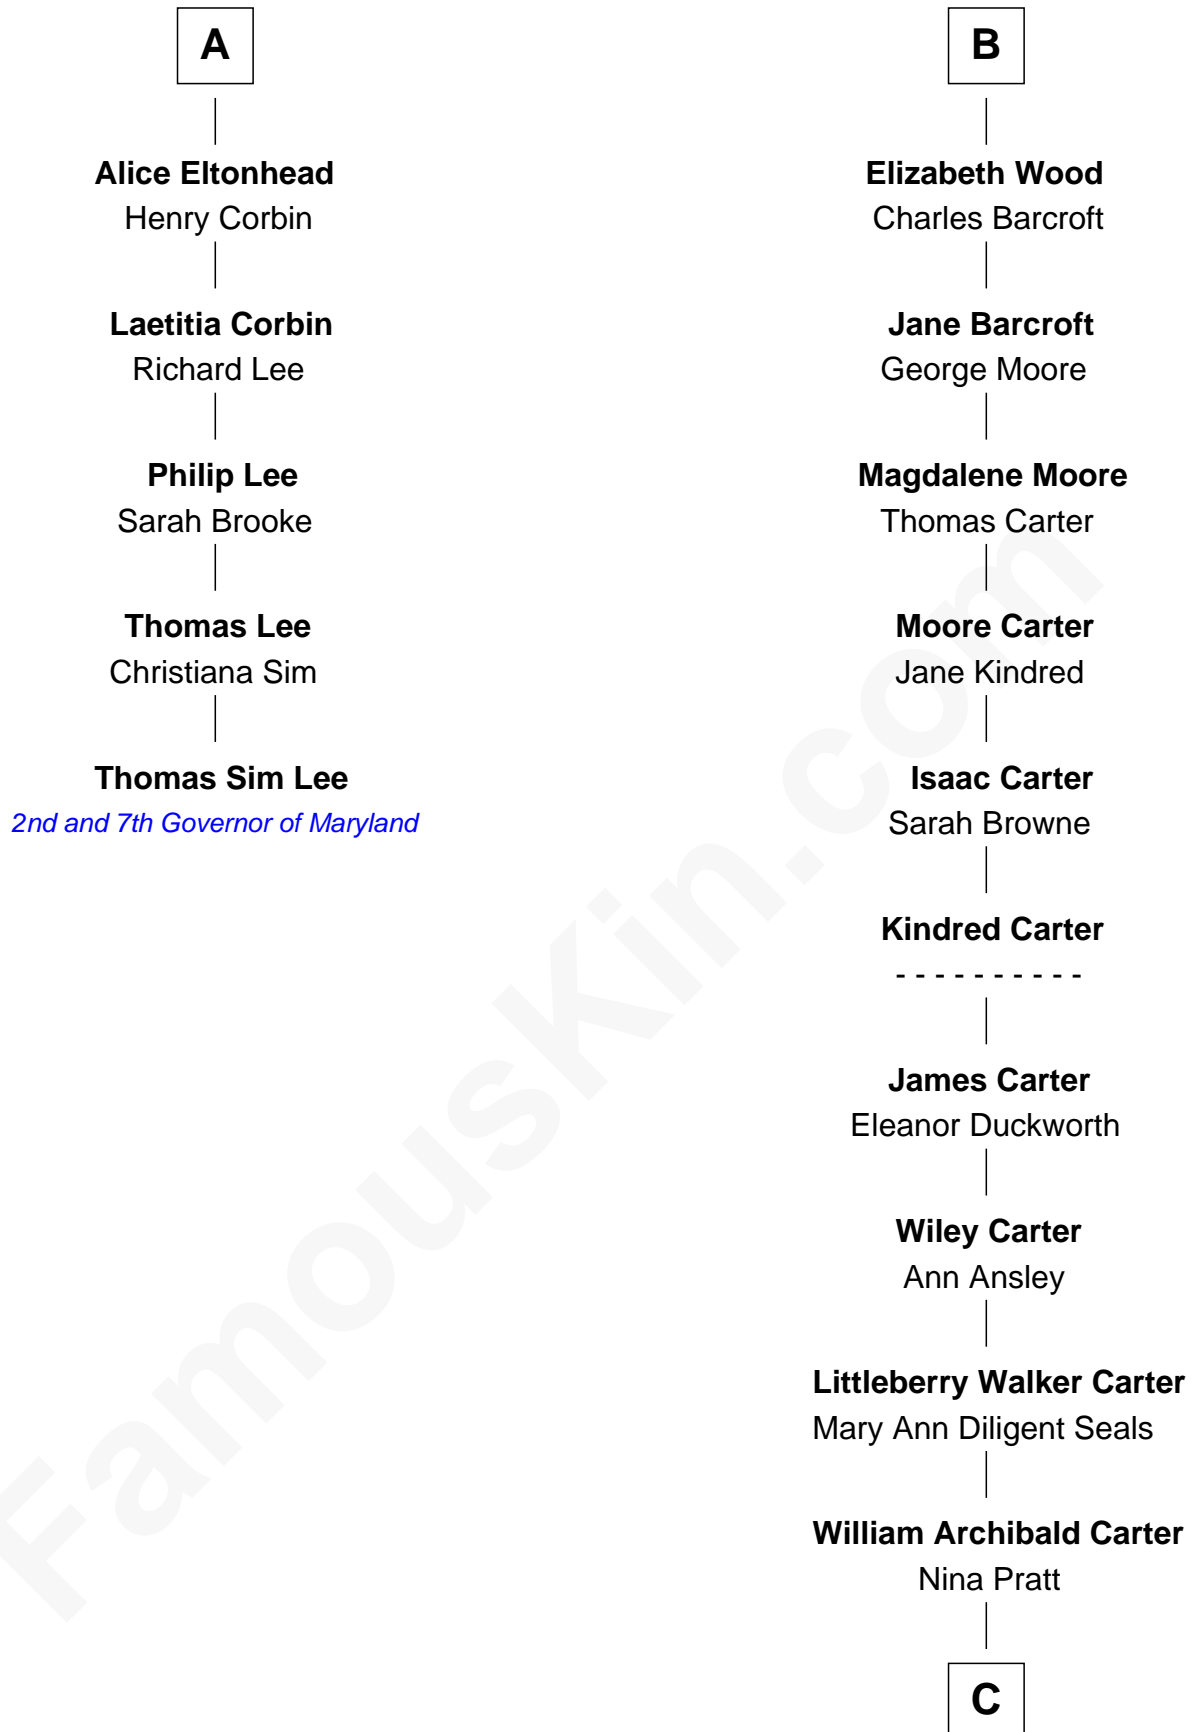

FamousKin.com Relationship Chart of

Thomas Sim Lee

2nd and 7th Governor of Maryland

11th cousin 7 times removed of

Jimmy Carter

39th U.S. President

Maud de Swinnerton

*with husband
Sir John Savage*

Alice Ipstones

Sir Randall Brereton

Sir William Brereton

Catherine Wylde

Edward Brereton

Elizabeth Roydon

John Brereton

Margaret Fychan

Owen Brereton

Elizabeth Salisbury

John Brereton

Margaret Wynn

Dorothy Brereton

Peter Wood

B

C

Earl Carter
Lillian Gordy

Jimmy Carter
39th U.S. President

FamousKin.com