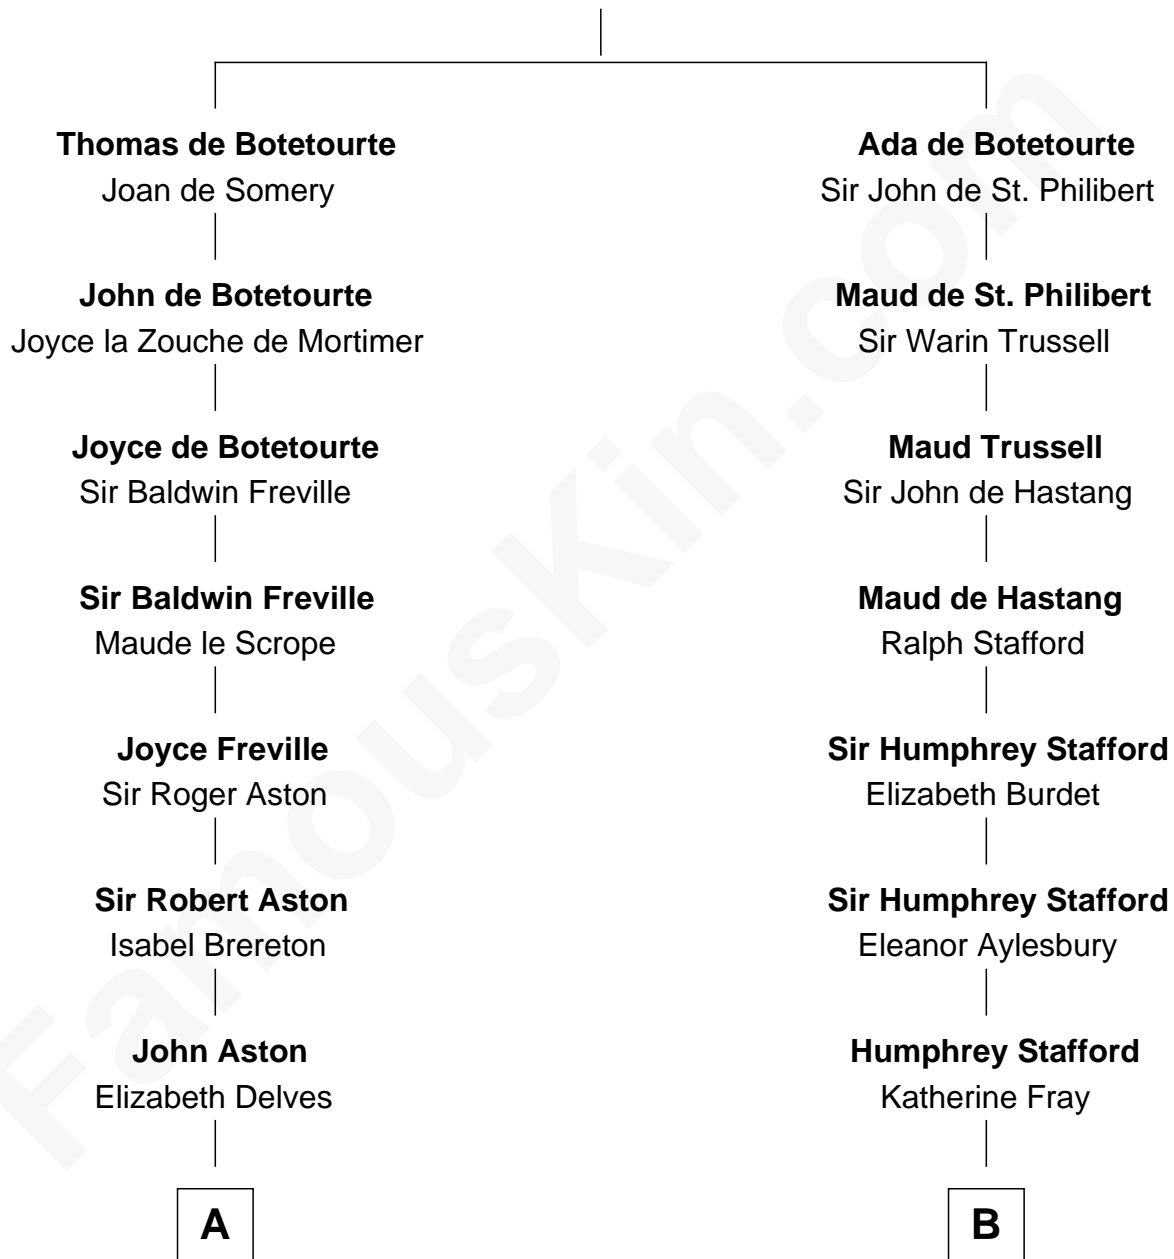

FamousKin.com Relationship Chart of

Thomas Sim Lee

2nd and 7th Governor of Maryland

18th cousin 3 times removed of

Jimmy Carter

39th U.S. President

John de Botetourte

Maud FitzThomas

C

Thomas Lee
Christiana Sim

Thomas Sim Lee
2nd and 7th Governor of Maryland

D

Ann Ansley
Wiley Carter

Littleberry Walker Carter
Mary Ann Diligent Seals

William Archibald Carter
Nina Pratt

Earl Carter
Lillian Gordy

Jimmy Carter
39th U.S. President