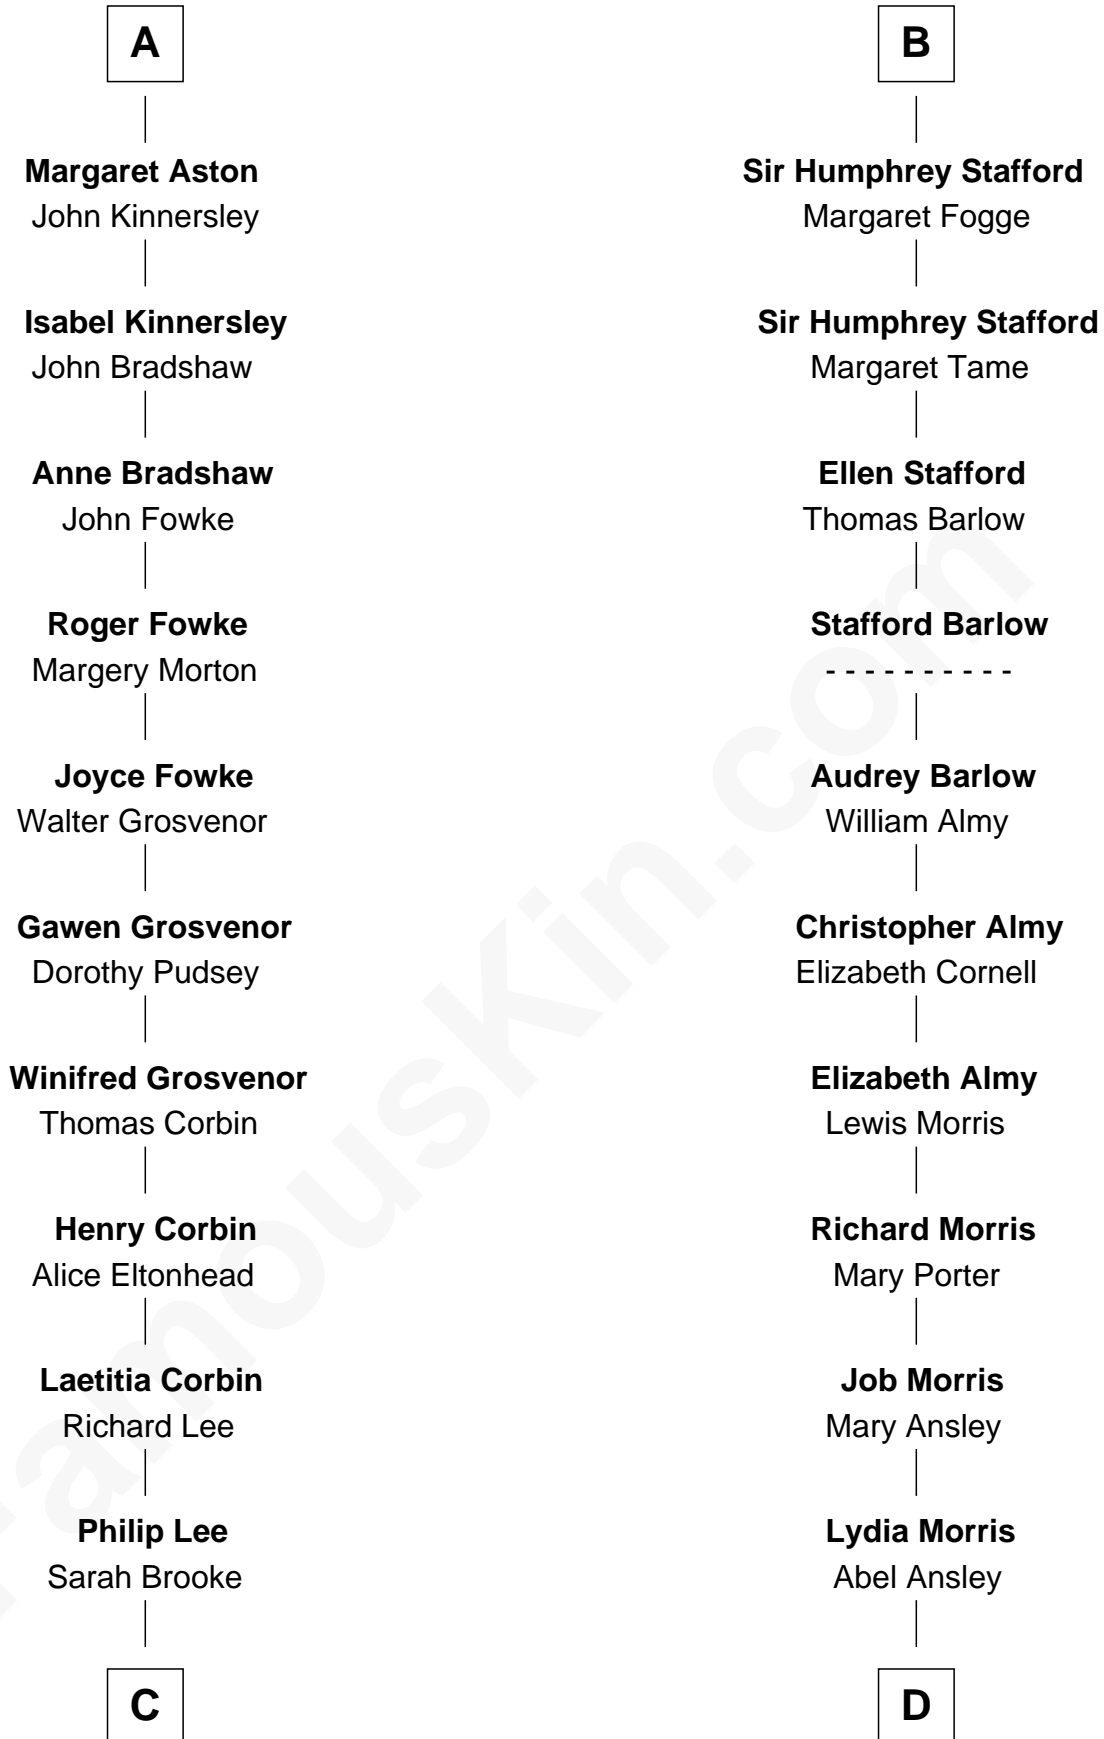

FamousKin.com Relationship Chart of

Thomas Sim Lee

2nd and 7th Governor of Maryland

18th cousin 3 times removed of

Jimmy Carter

39th U.S. President

John de Botetourte

Maud FitzThomas

C

Thomas Lee
Christiana Sim

Thomas Sim Lee
2nd and 7th Governor of Maryland

D

Ann Ansley
Wiley Carter

Littleberry Walker Carter
Mary Ann Diligent Seals

William Archibald Carter
Nina Pratt

Earl Carter
Lillian Gordy