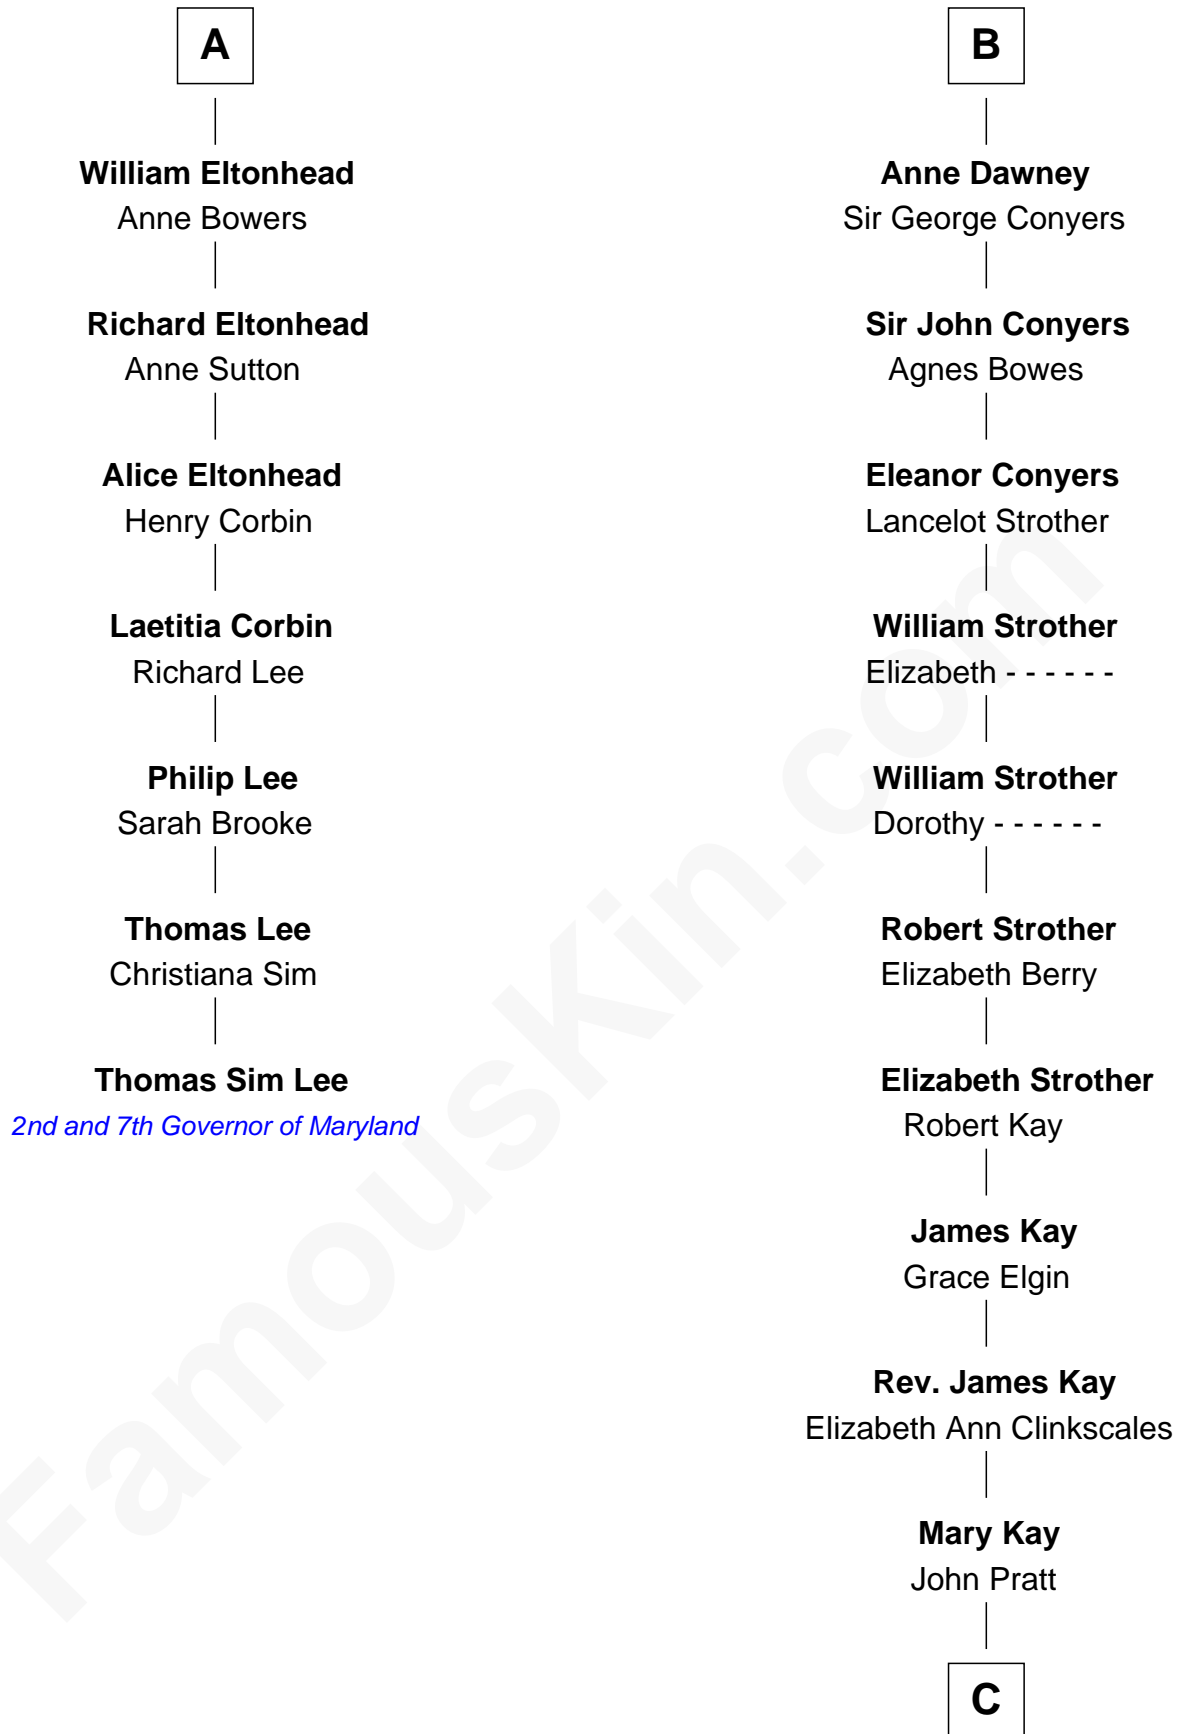

FamousKin.com Relationship Chart of

Thomas Sim Lee

2nd and 7th Governor of Maryland

13th cousin 7 times removed of

Jimmy Carter

39th U.S. President

Richard Fitzalan
Eleanor Plantagenet

Sir Richard Fitzalan
Elizabeth de Bohun

Eleanor de Bohun
Sir Thomas Plantagenet

Anne Plantagenet
Sir William Bouchier

Sir John Bouchier
Margaret Berners

Joan Bouchier
Sir Henry Neville

Sir Richard Neville
Anne Stafford

Dorothy Neville
Sir John Dawney

B

C

James E. Pratt

Sophonra C. Cowan

Nina Pratt

William Archibald Carter

Earl Carter

Lillian Gordy