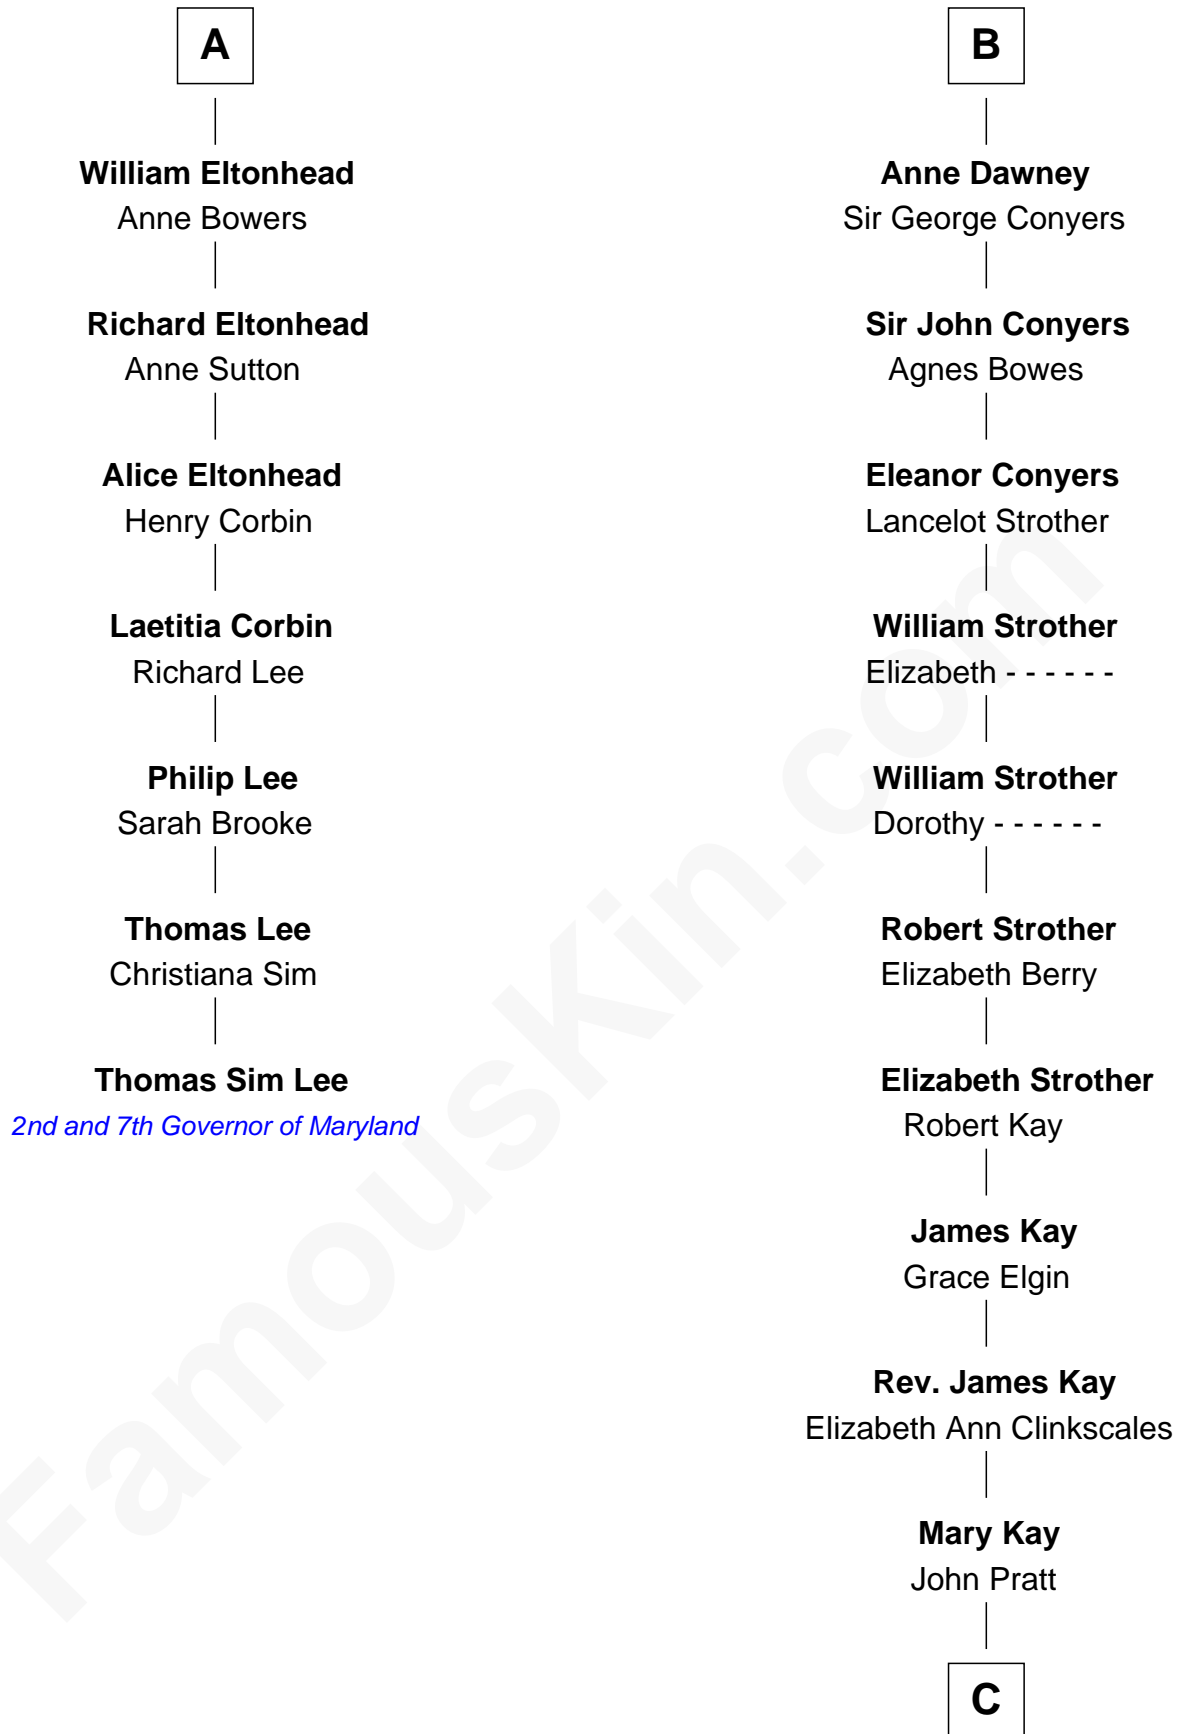

FamousKin.com Relationship Chart of

Thomas Sim Lee

2nd and 7th Governor of Maryland

13th cousin 7 times removed of

Jimmy Carter

39th U.S. President

Sir William de Bohun
Elizabeth de Badlesmere

Elizabeth de Bohun
Sir Richard Fitzalan

Eleanor de Bohun
Sir Thomas Plantagenet

Anne Plantagenet
Sir William Bouchier

Sir John Bouchier
Margaret Berners

Joan Bouchier
Sir Henry Neville

Sir Richard Neville
Anne Stafford

Dorothy Neville
Sir John Dawney

B

C

James E. Pratt

Sophonra C. Cowan

Nina Pratt

William Archibald Carter

Earl Carter

Lillian Gordy