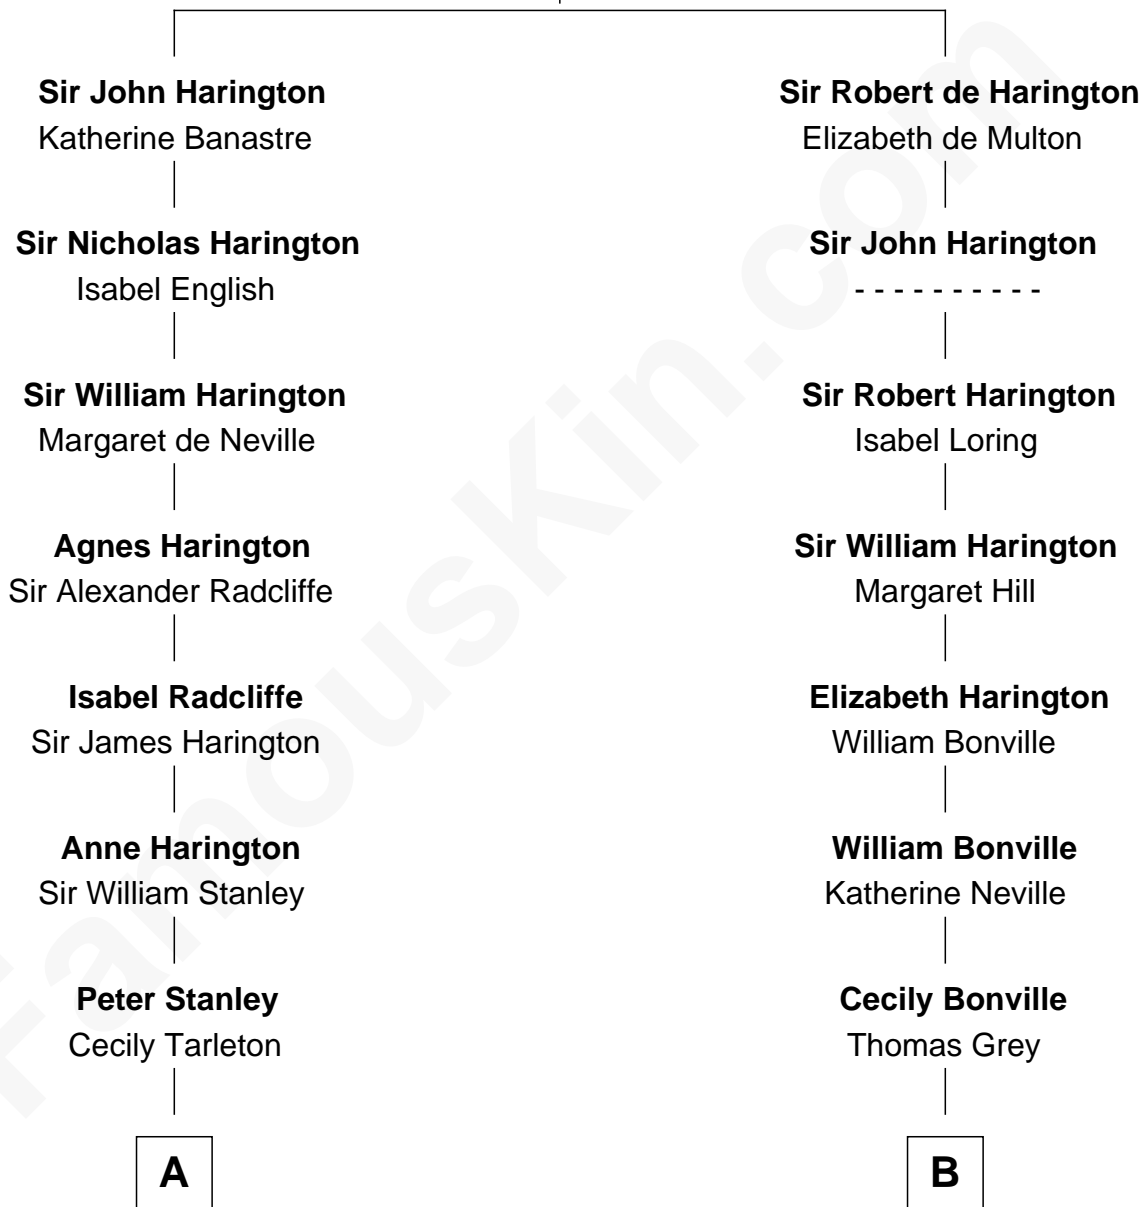

FamousKin.com Relationship Chart of

Thomas Sim Lee

2nd and 7th Governor of Maryland

13th cousin 7 times removed of

Sir Winston Churchill

Prime Minister of the United Kingdom

Sir John de Harington

Joan - - - - -

C

Sir George Spencer-Churchill

Jane Stewart

Sir John Winston Spencer-Churchill

Frances Anne Emily Vane

Randolph Henry Spencer-Churchill

Jeanette Jerome

Sir Winston Churchill