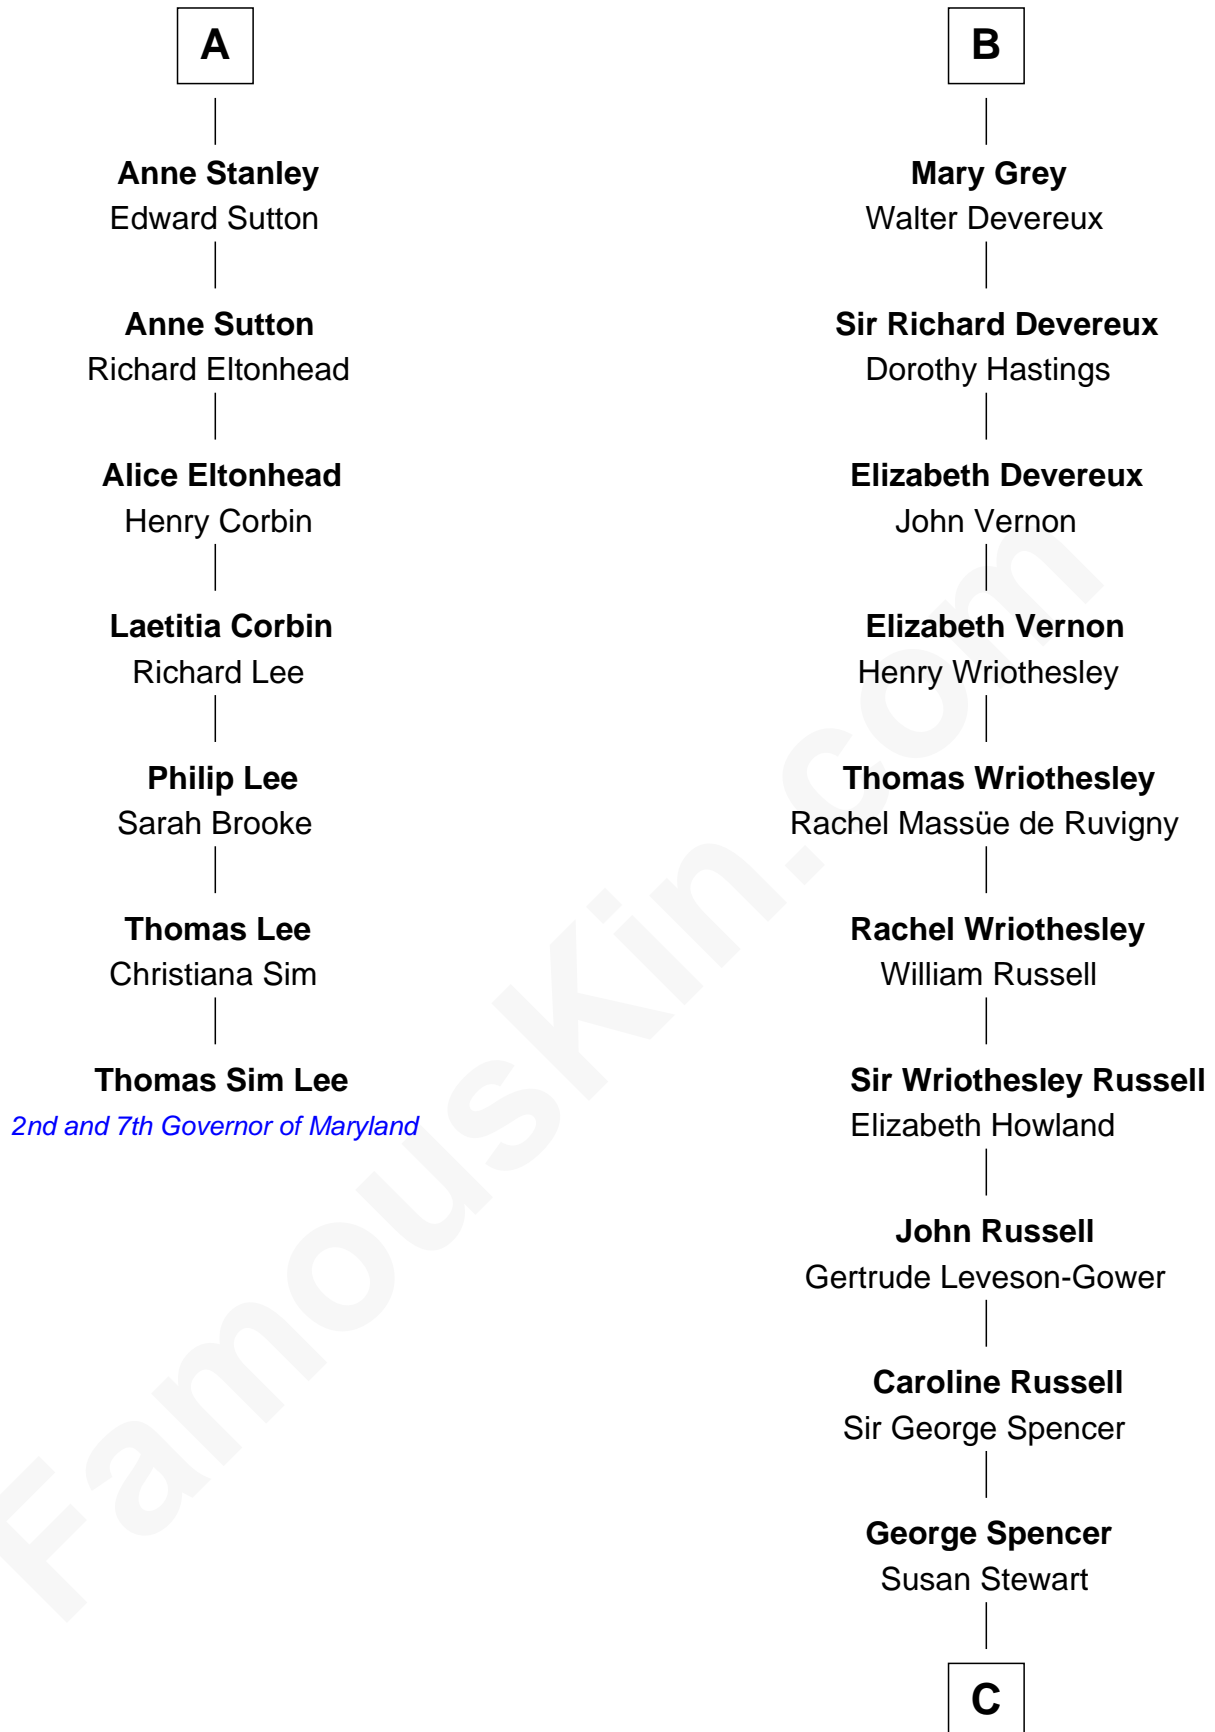

FamousKin.com Relationship Chart of

Thomas Sim Lee

2nd and 7th Governor of Maryland

13th cousin 7 times removed of

Sir Winston Churchill

Prime Minister of the United Kingdom

Sir John de Harington

Joan - - - - -

C

Sir George Spencer-Churchill

Jane Stewart

Sir John Winston Spencer-Churchill

Frances Anne Emily Vane

Randolph Henry Spencer-Churchill

Jeanette Jerome

Sir Winston Churchill