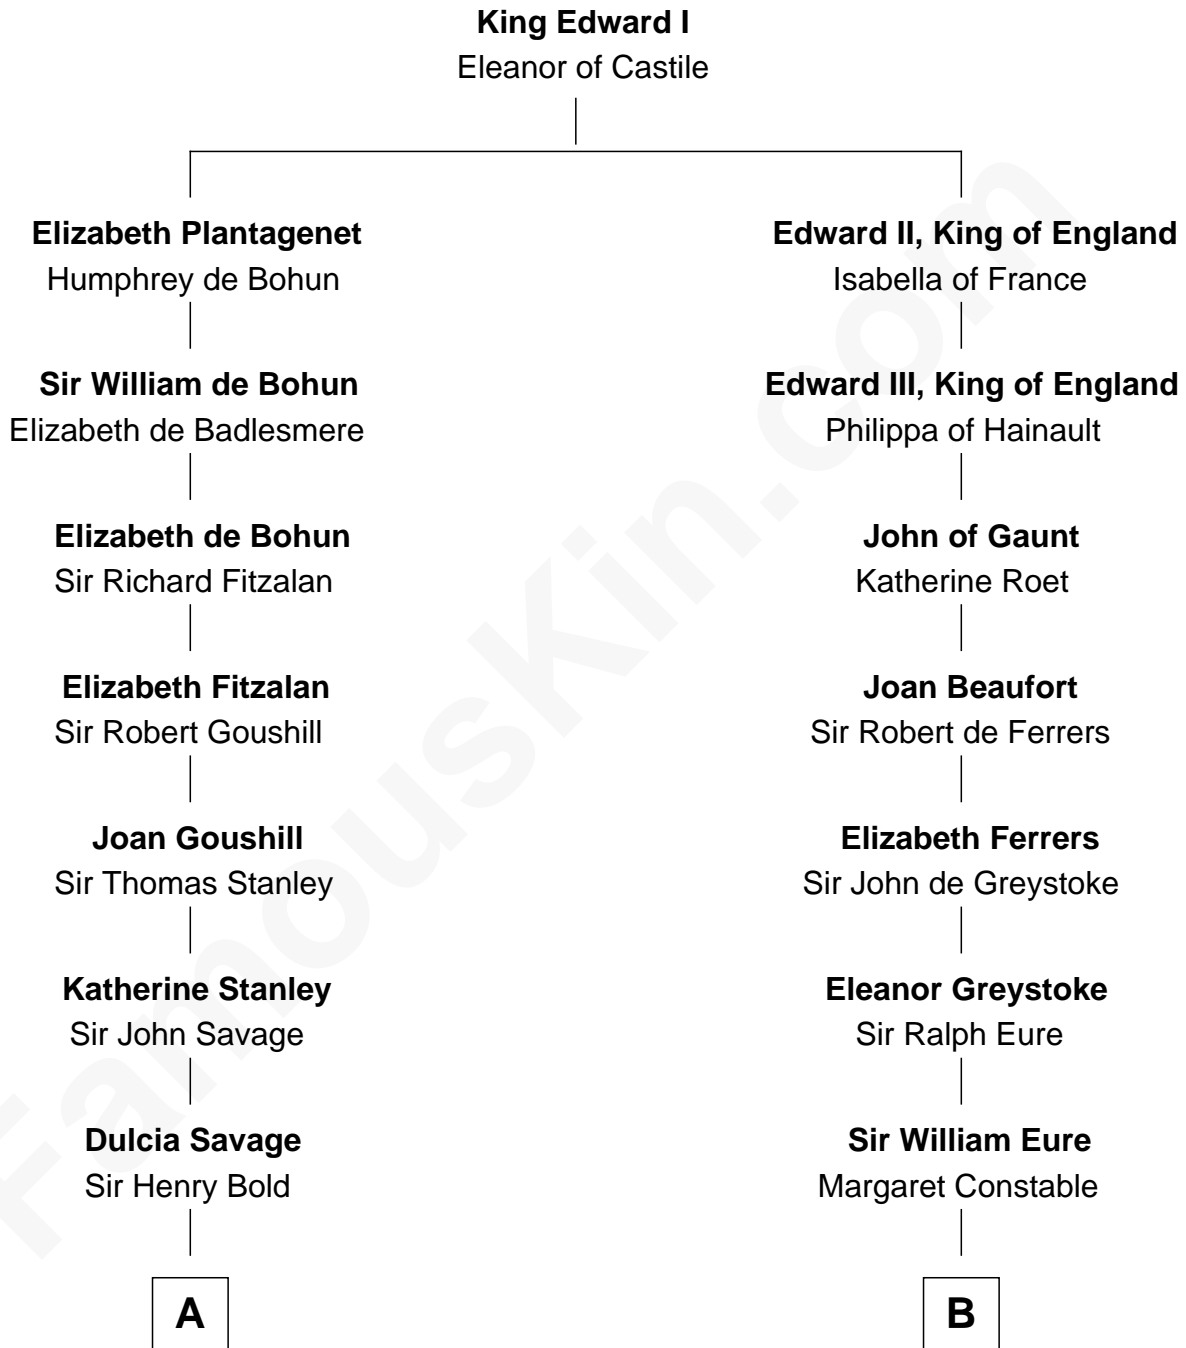

FamousKin.com

Relationship Chart of

Thomas Sim Lee

2nd and 7th Governor of Maryland

15th cousin 5 times removed of

William Howard Taft

27th U.S. President

C

—
Rhoda Rawson

Aaron Taft
—

Peter Rawson Taft

Sylvia Howard
—

Alphonso Taft

Louisa Maria Torrey
—

William Howard Taft

27th U.S. President