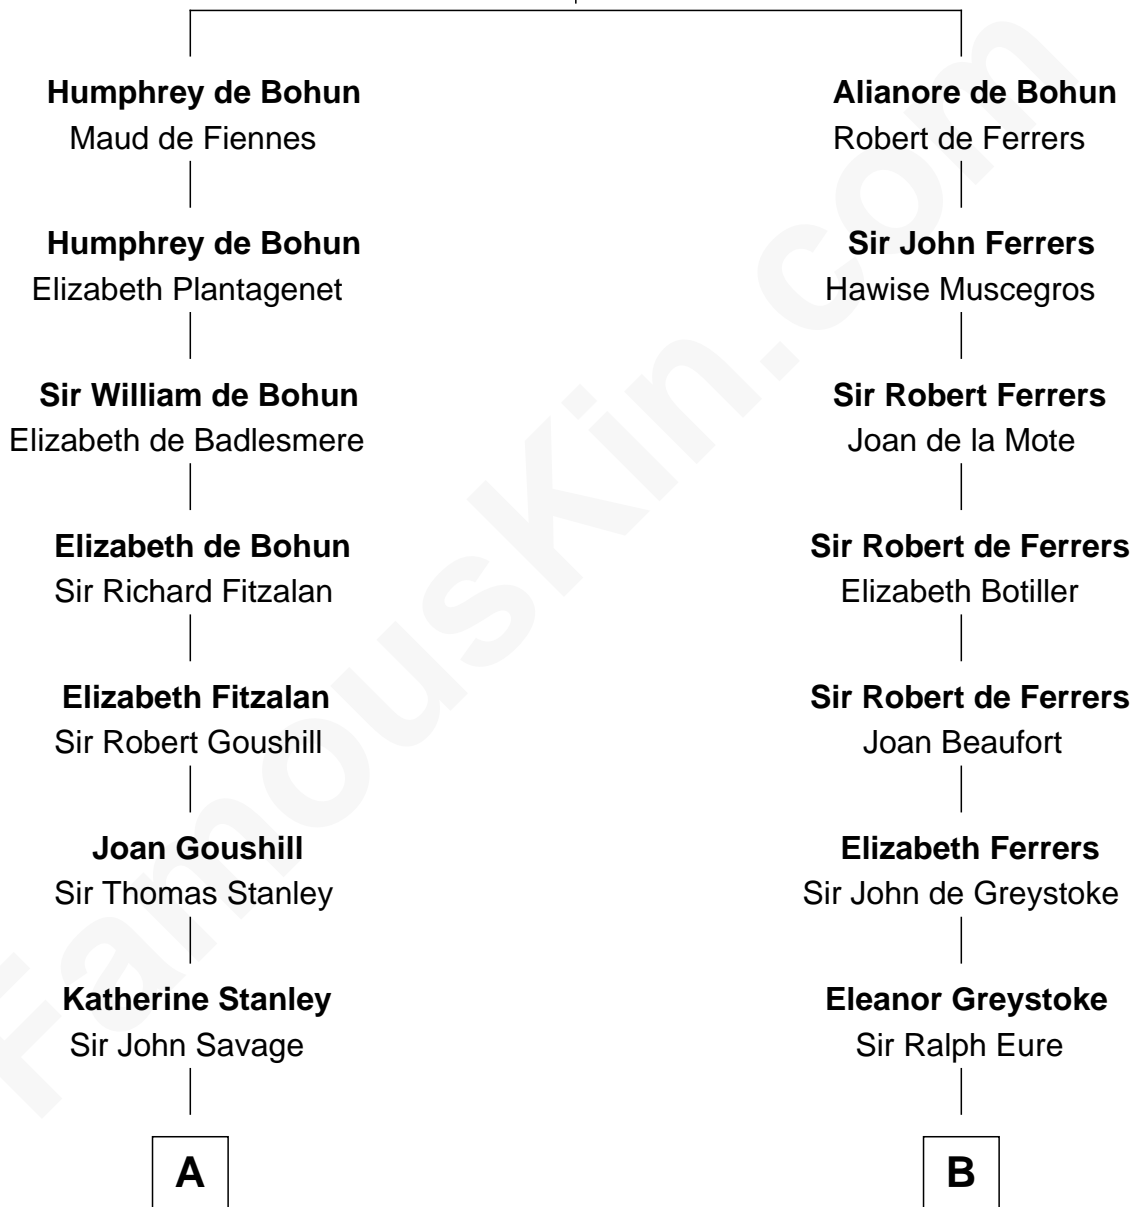

FamousKin.com Relationship Chart of

Thomas Sim Lee

2nd and 7th Governor of Maryland

16th cousin 5 times removed of

William Howard Taft

27th U.S. President

Sir Humphrey de Bohun

Eleanor de Braiose

C

Abner Rawson

Mary Allen

Rhoda Rawson

Aaron Taft

Peter Rawson Taft

Sylvia Howard

Alphonso Taft

Louisa Maria Torrey

William Howard Taft

27th U.S. President