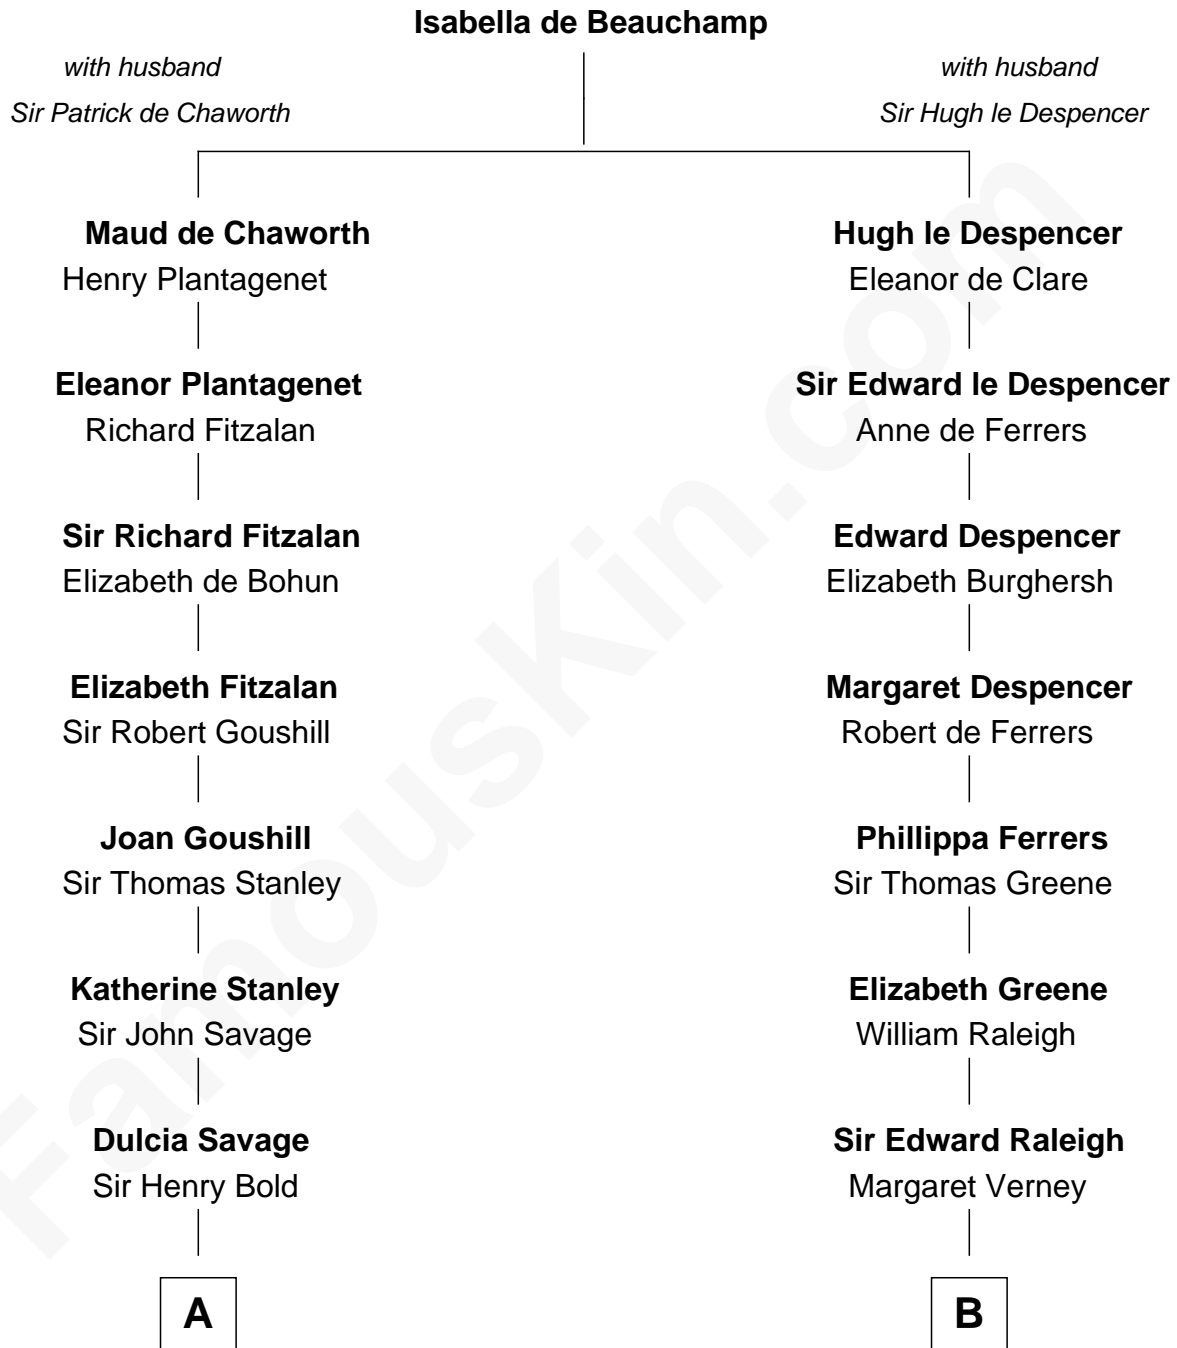

## Relationship Chart of

**Thomas Sim Lee**

*2nd and 7th Governor of Maryland*

**15th cousin 6 times removed of**

**George Romney**

*43rd Governor of Michigan*

**C**

**Charity Dickinson**

Jared Pratt

**Parley Parker Pratt**

Mary Woods

**Helaman Pratt**

Anna Johanna Dorothy Wilcken

**Anna Amelia Pratt**

Gaskell Samuel Romney

**George Romney**