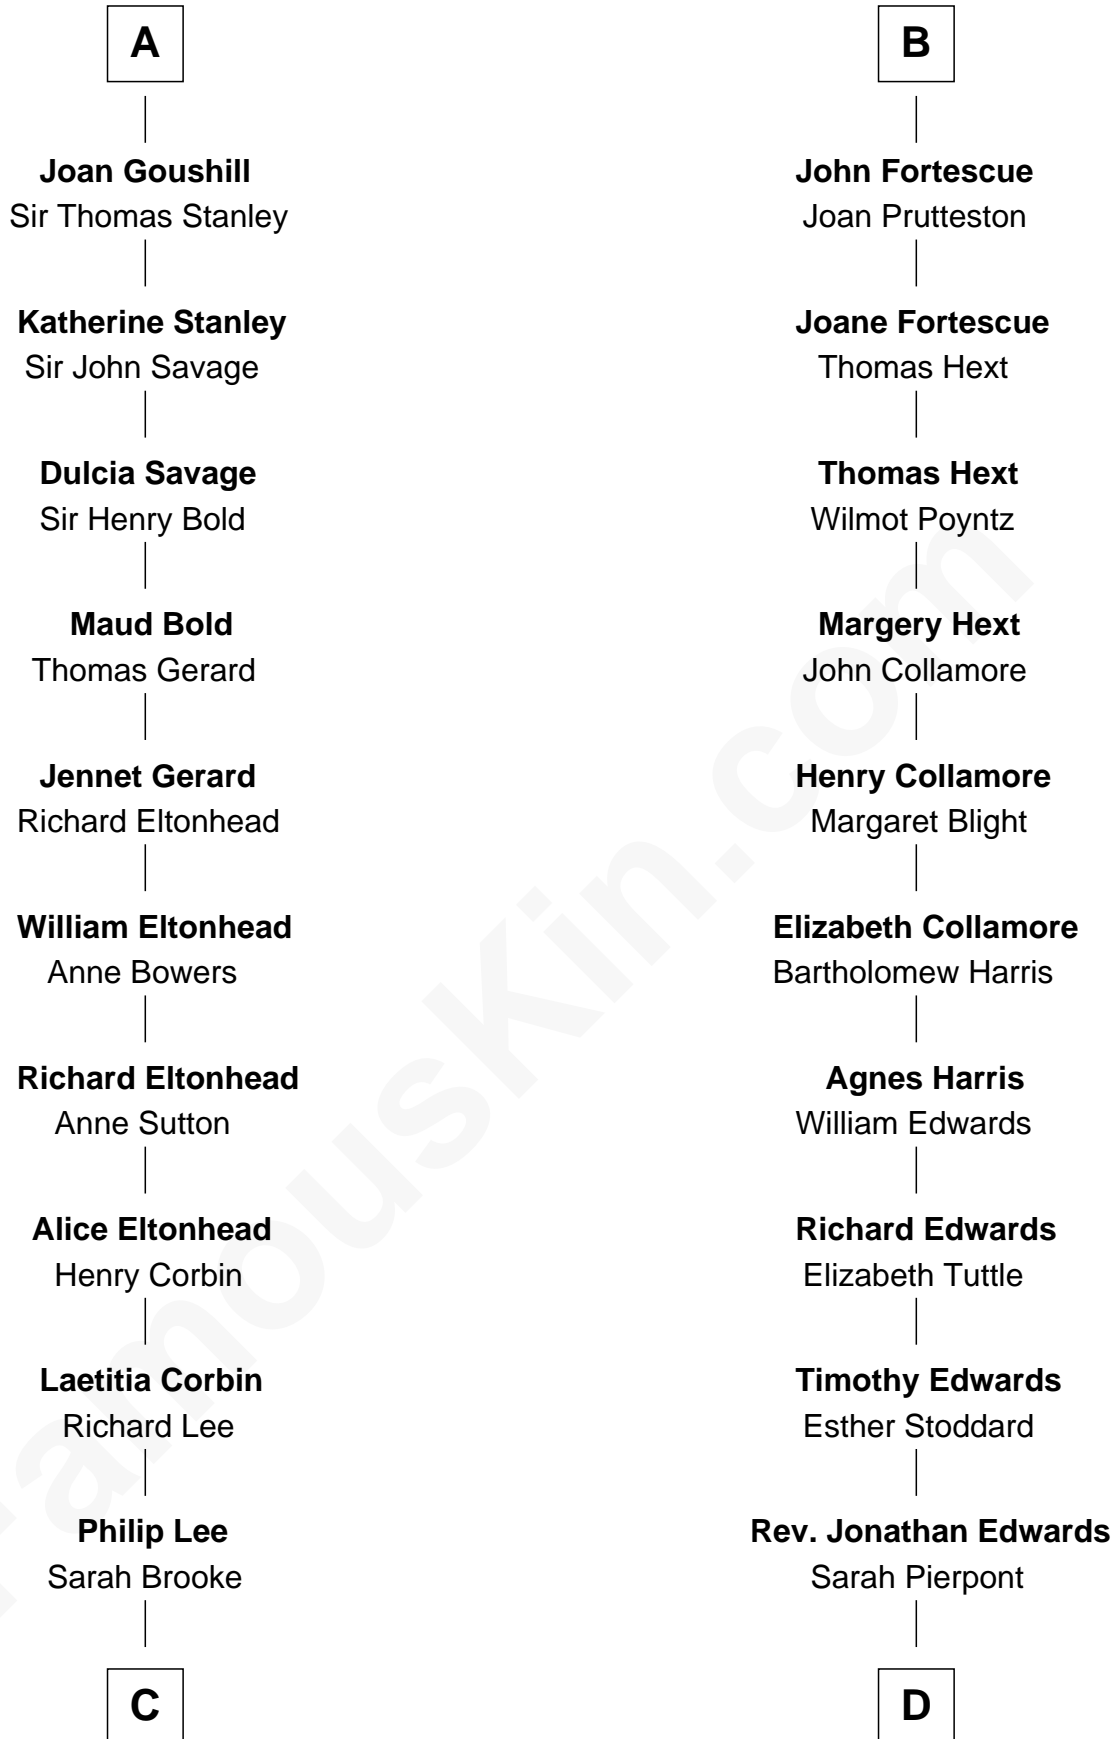

## Relationship Chart of

**Thomas Sim Lee**

*2nd and 7th Governor of Maryland*

18th cousin of

**Aaron Burr**

*Killed Alexander Hamilton*

**Sir Geoffrey FitzPiers**

Aveline de Clare

**C**

**Thomas Lee**  
Christiana Sim

**Thomas Sim Lee**  
*2nd and 7th Governor of Maryland*

**D**

**Esther Edwards**  
Aaron Burr

**Aaron Burr**  
*Killed Alexander Hamilton*

FamousKin.com