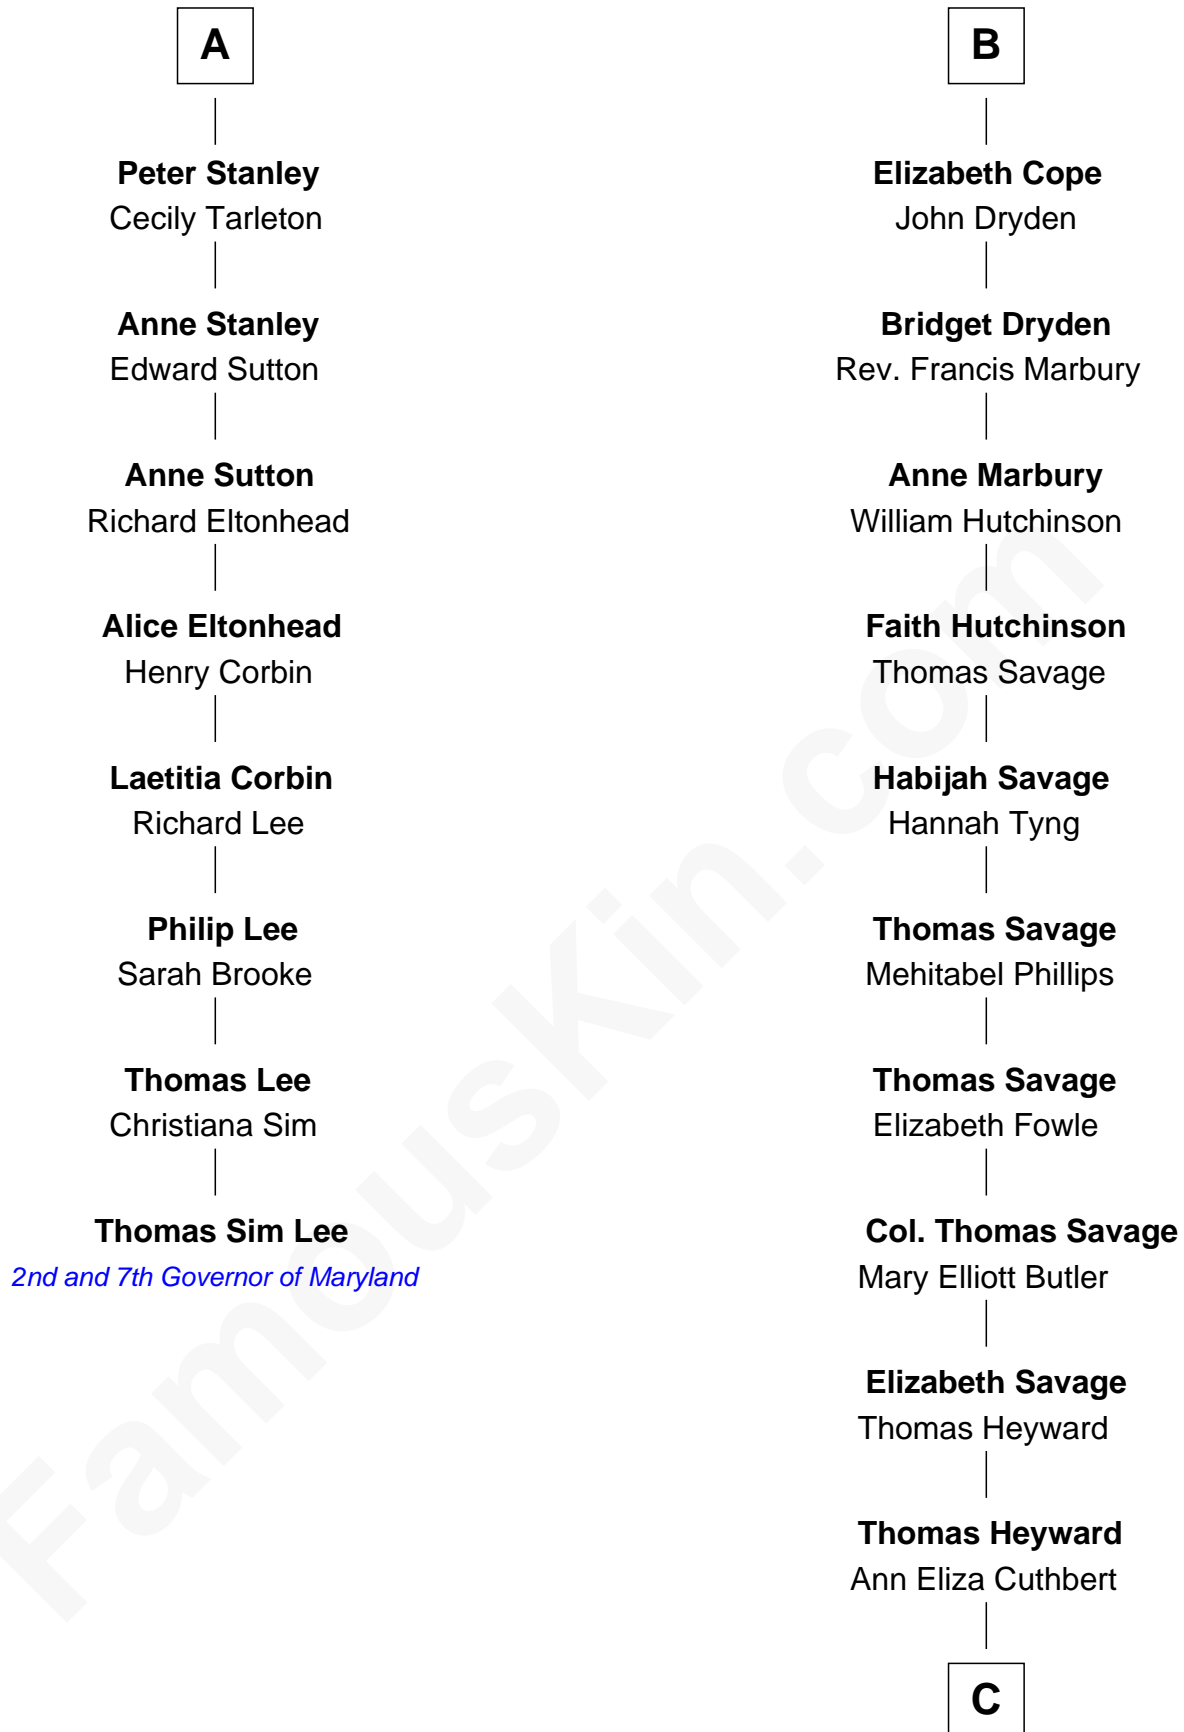

FamousKin.com Relationship Chart of

Thomas Sim Lee

2nd and 7th Governor of Maryland

14th cousin 6 times removed of

DuBose Heyward

Author of Porgy (Porgy & Bess)

Ralph de Stafford

*with wife
Katherine de Hastang*

William Raleigh

William Stanley

Alice Hoghton

Sir Edward Raleigh

Margaret Verney

Sir William Stanley

Agnes Grosvenor

Sir Edward Raleigh

Anne Chamberlayne

Sir William Stanley

Anne Harington

Bridget Raleigh

Sir John Cope

A

B

C

Thomas Savage Heyward

Georgianna Hasell

Thomas Savage Heyward

Louisa Watkins

Edwin Watkins Heyward

Jane Screven DuBose

DuBose Heyward

American Novelist