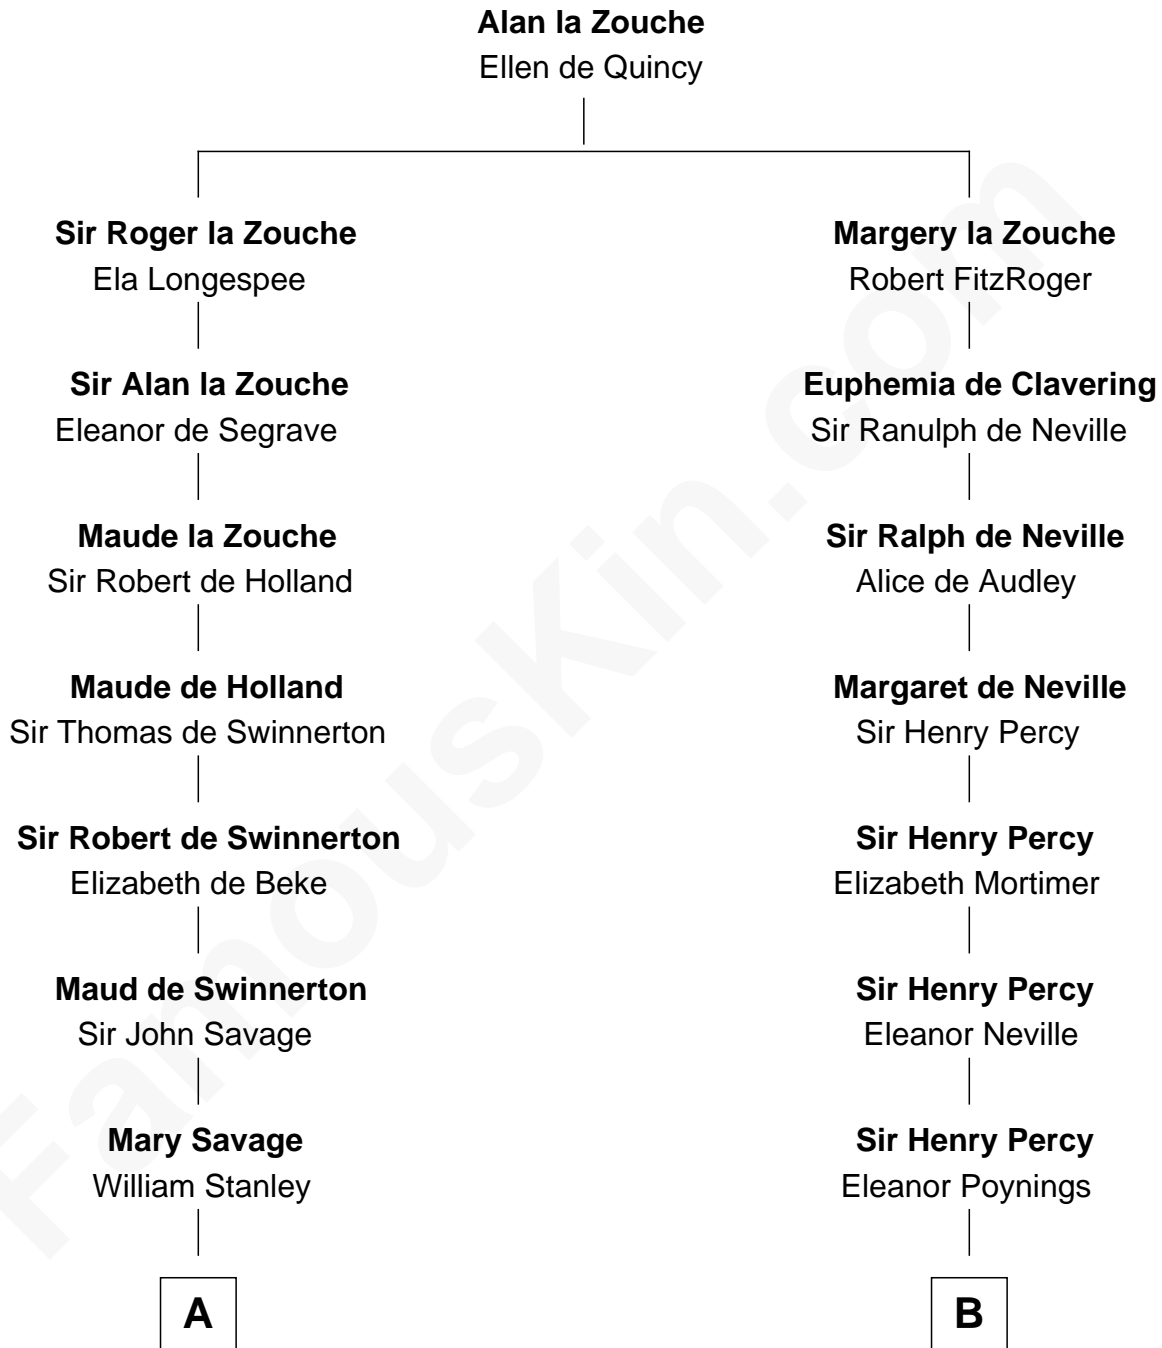

FamousKin.com Relationship Chart of

Thomas Sim Lee

2nd and 7th Governor of Maryland

17th cousin 3 times removed of

Francis Scott Key

Author of "The Star Spangled Banner"

C

|
Alicia Arnold

John Ross

|
Ann Arnold Ross

Frances Key

|
John Ross Key

Anne Phebe Penn Dagworthy Charlton

|
Francis Scott Key

Author of "The Star Spangled Banner"

FamousKin.com