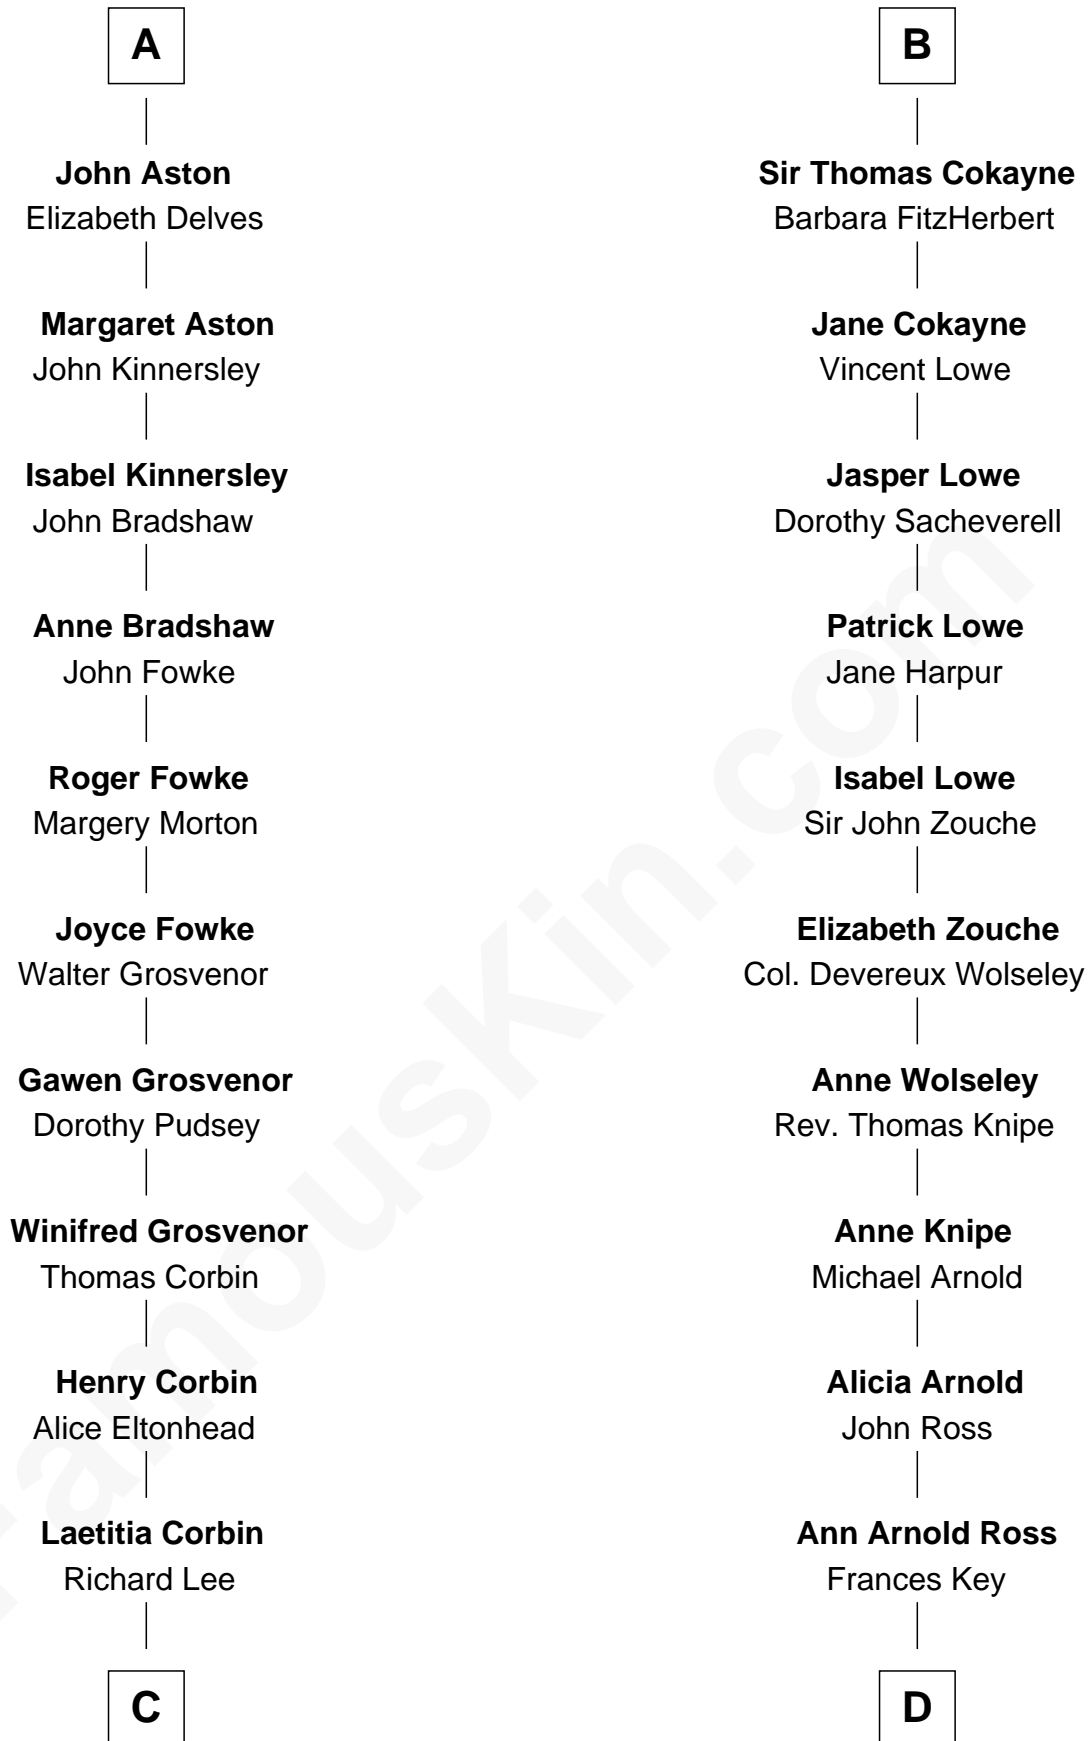

FamousKin.com

Relationship Chart of

Thomas Sim Lee

2nd and 7th Governor of Maryland

18th cousin 1 time removed of

Francis Scott Key

Author of "The Star Spangled Banner"

Sir Robert de Ros

Isabel de Aubeney

C

Philip Lee
Sarah Brooke

Thomas Lee
Christiana Sim

Thomas Sim Lee
2nd and 7th Governor of Maryland

D

John Ross Key
Anne Phebe Penn Dagworthy Charlton

Francis Scott Key
Author of "The Star Spangled Banner"