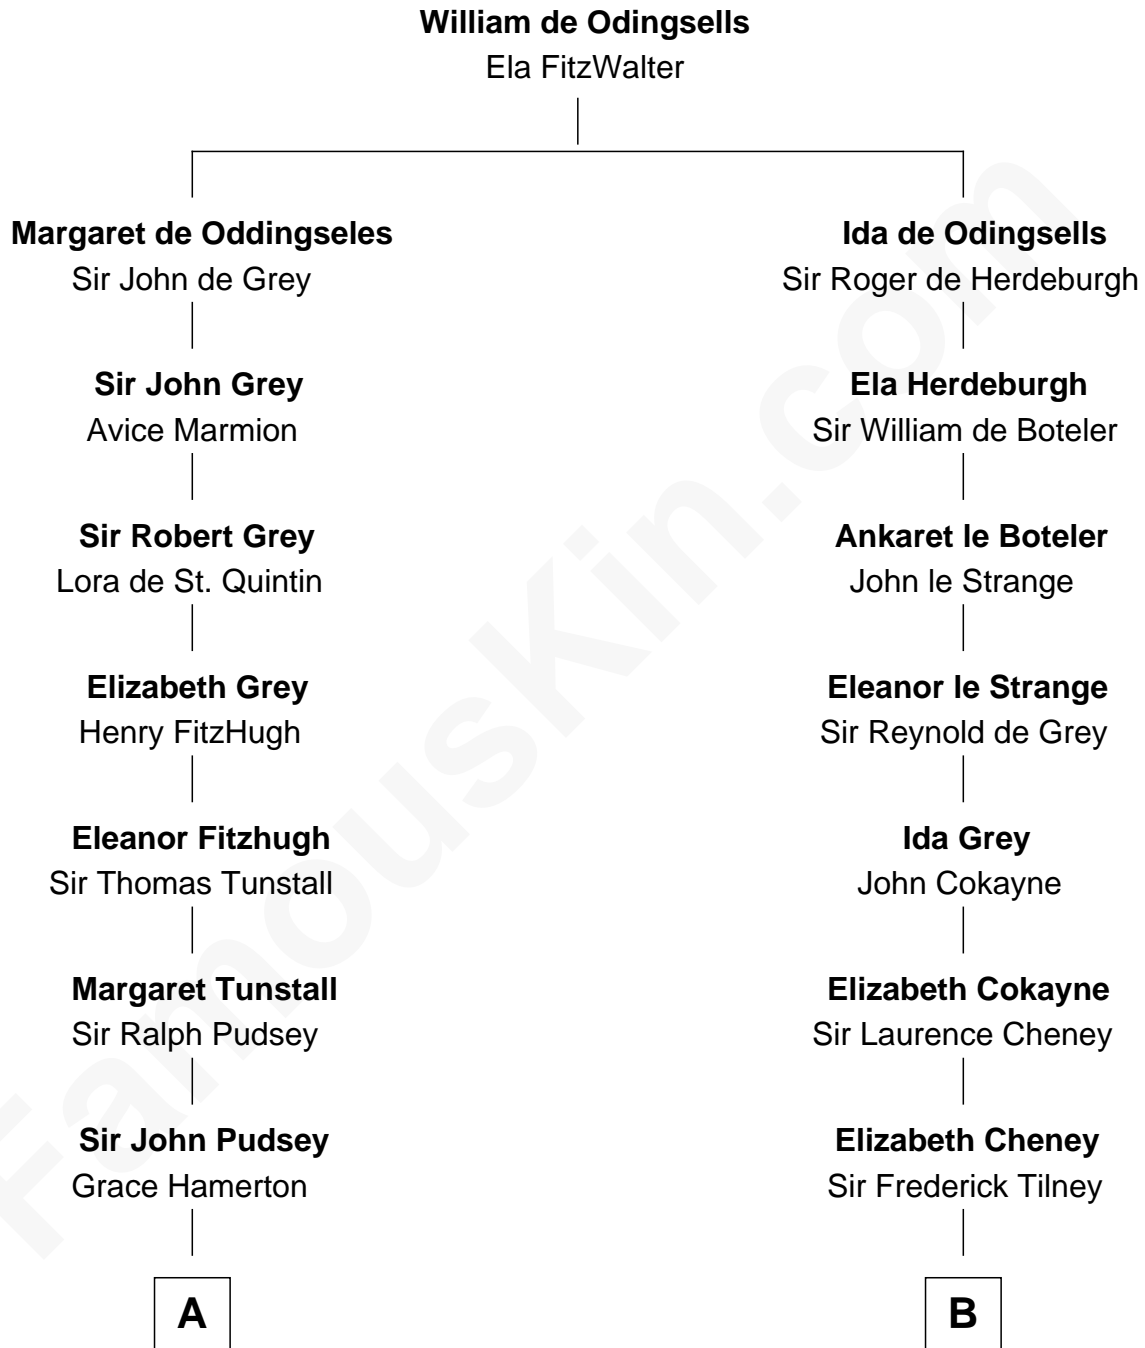

FamousKin.com

Relationship Chart of

Thomas Sim Lee

2nd and 7th Governor of Maryland

18th cousin 1 time removed of

Francis Scott Key

Author of "The Star Spangled Banner"

C

Thomas Lee
Christiana Sim

Thomas Sim Lee
2nd and 7th Governor of Maryland

D

Ann Arnold Ross
Frances Key

John Ross Key
Anne Phebe Penn Dagworthy Charlton

Francis Scott Key
Author of "The Star Spangled Banner"