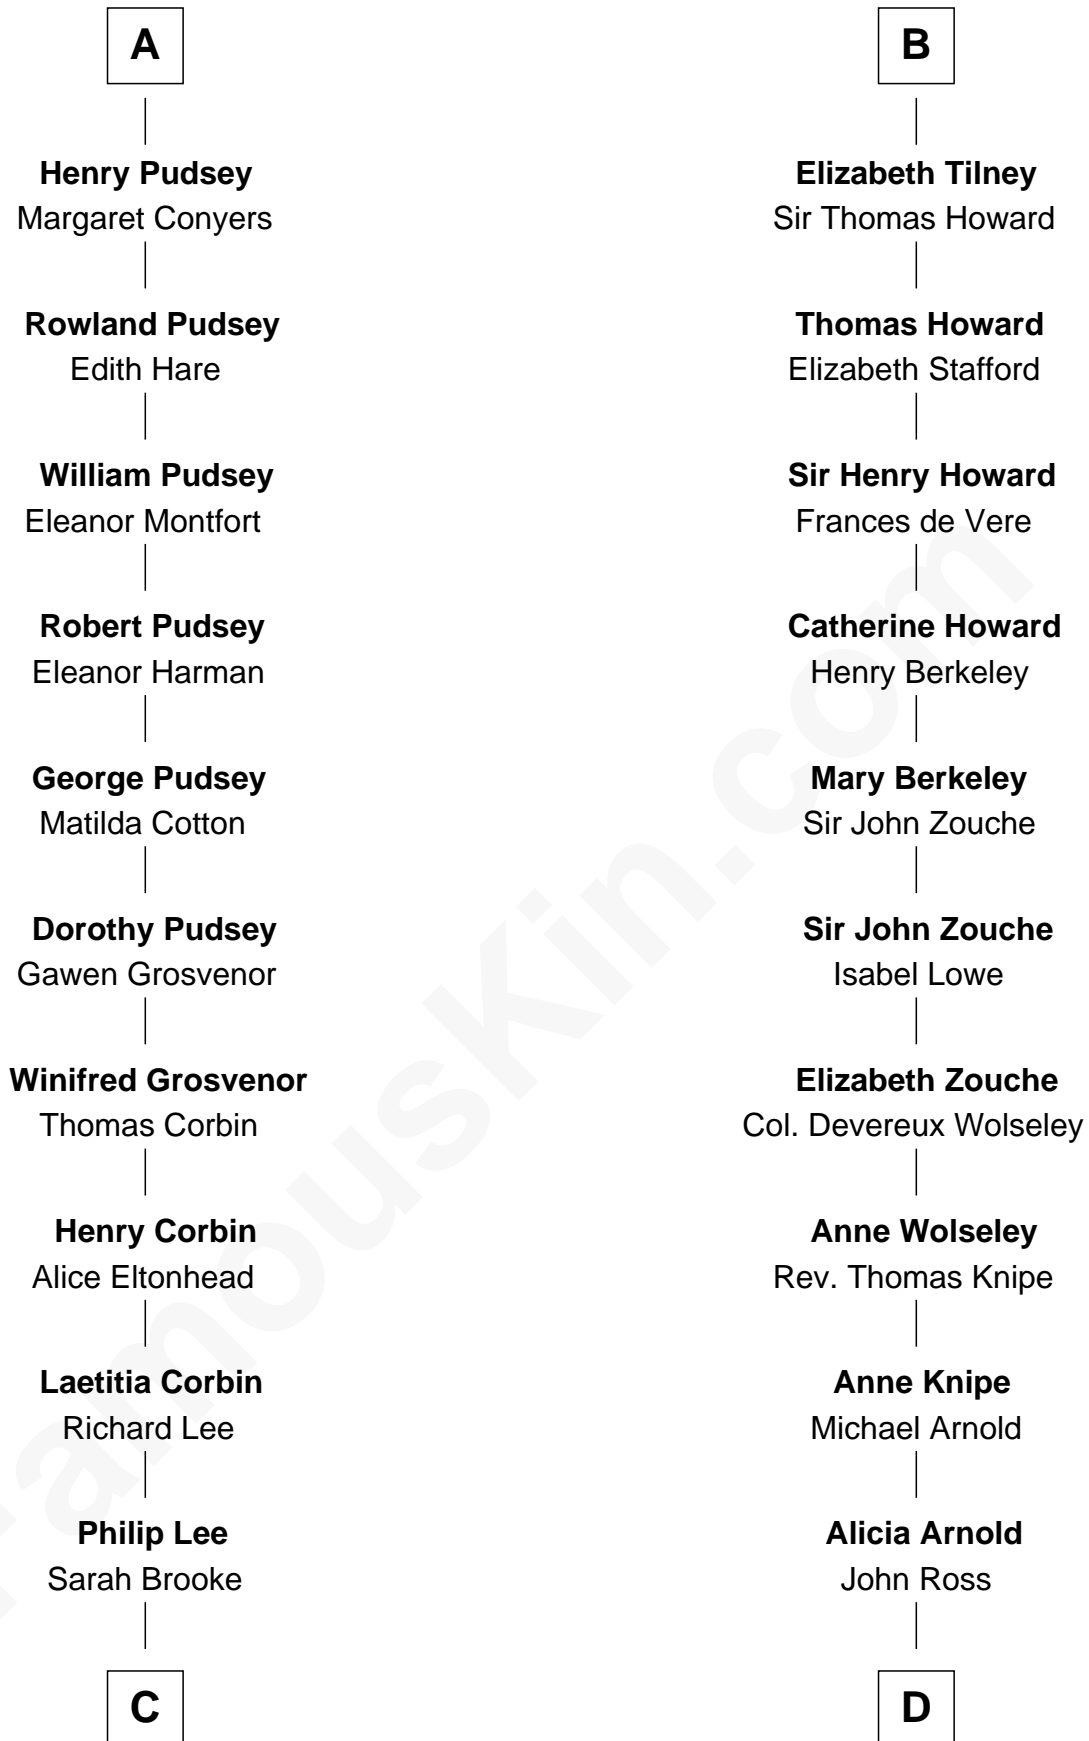

FamousKin.com

Relationship Chart of

Thomas Sim Lee

2nd and 7th Governor of Maryland

18th cousin 1 time removed of

Francis Scott Key

Author of "The Star Spangled Banner"

C

Thomas Lee
Christiana Sim

Thomas Sim Lee
2nd and 7th Governor of Maryland

D

Ann Arnold Ross
Frances Key

John Ross Key
Anne Phebe Penn Dagworthy Charlton

Francis Scott Key
Author of "The Star Spangled Banner"