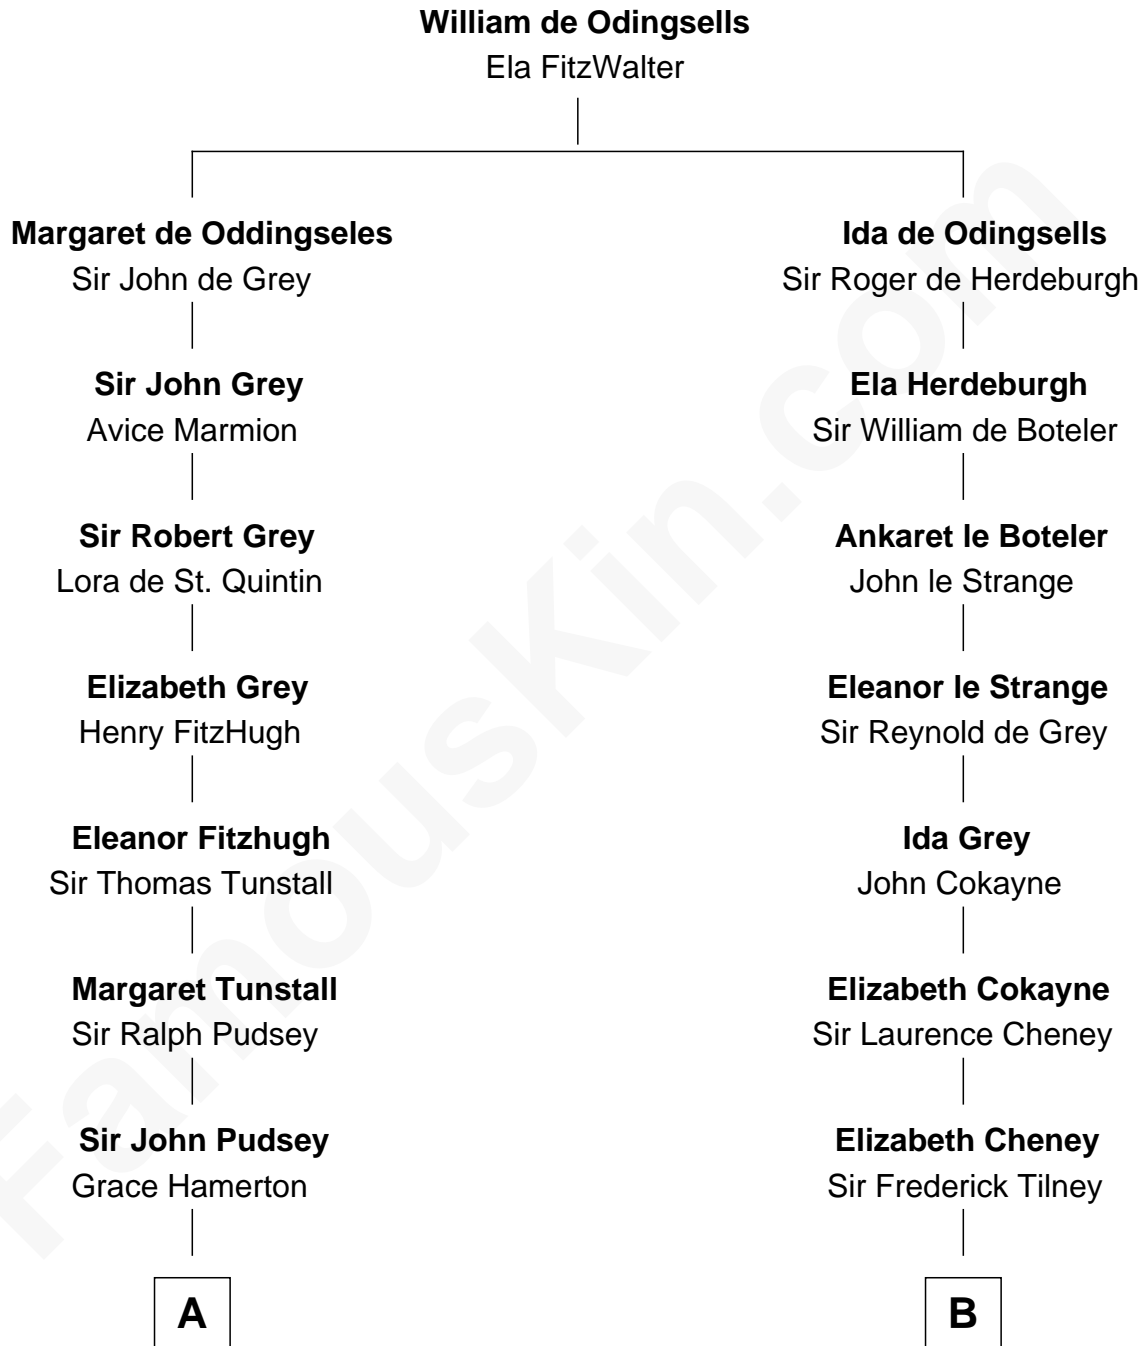

## Relationship Chart of

**Thomas Sim Lee**

*2nd and 7th Governor of Maryland*

**18th cousin 3 times removed of**

**John D. Rockefeller**

*Founder of the Standard Oil Company*

**C**

**Thomas Lee**  
Christiana Sim

**Thomas Sim Lee**  
*2nd and 7th Governor of Maryland*

**D**

**Solomon Avery**  
Hannah Punderson

**Miles Avery**  
Malinda Pixley

**Lucy Avery**  
Godfrey Lewis Rockefeller

**William Avery Rockefeller**  
Eliza Davison