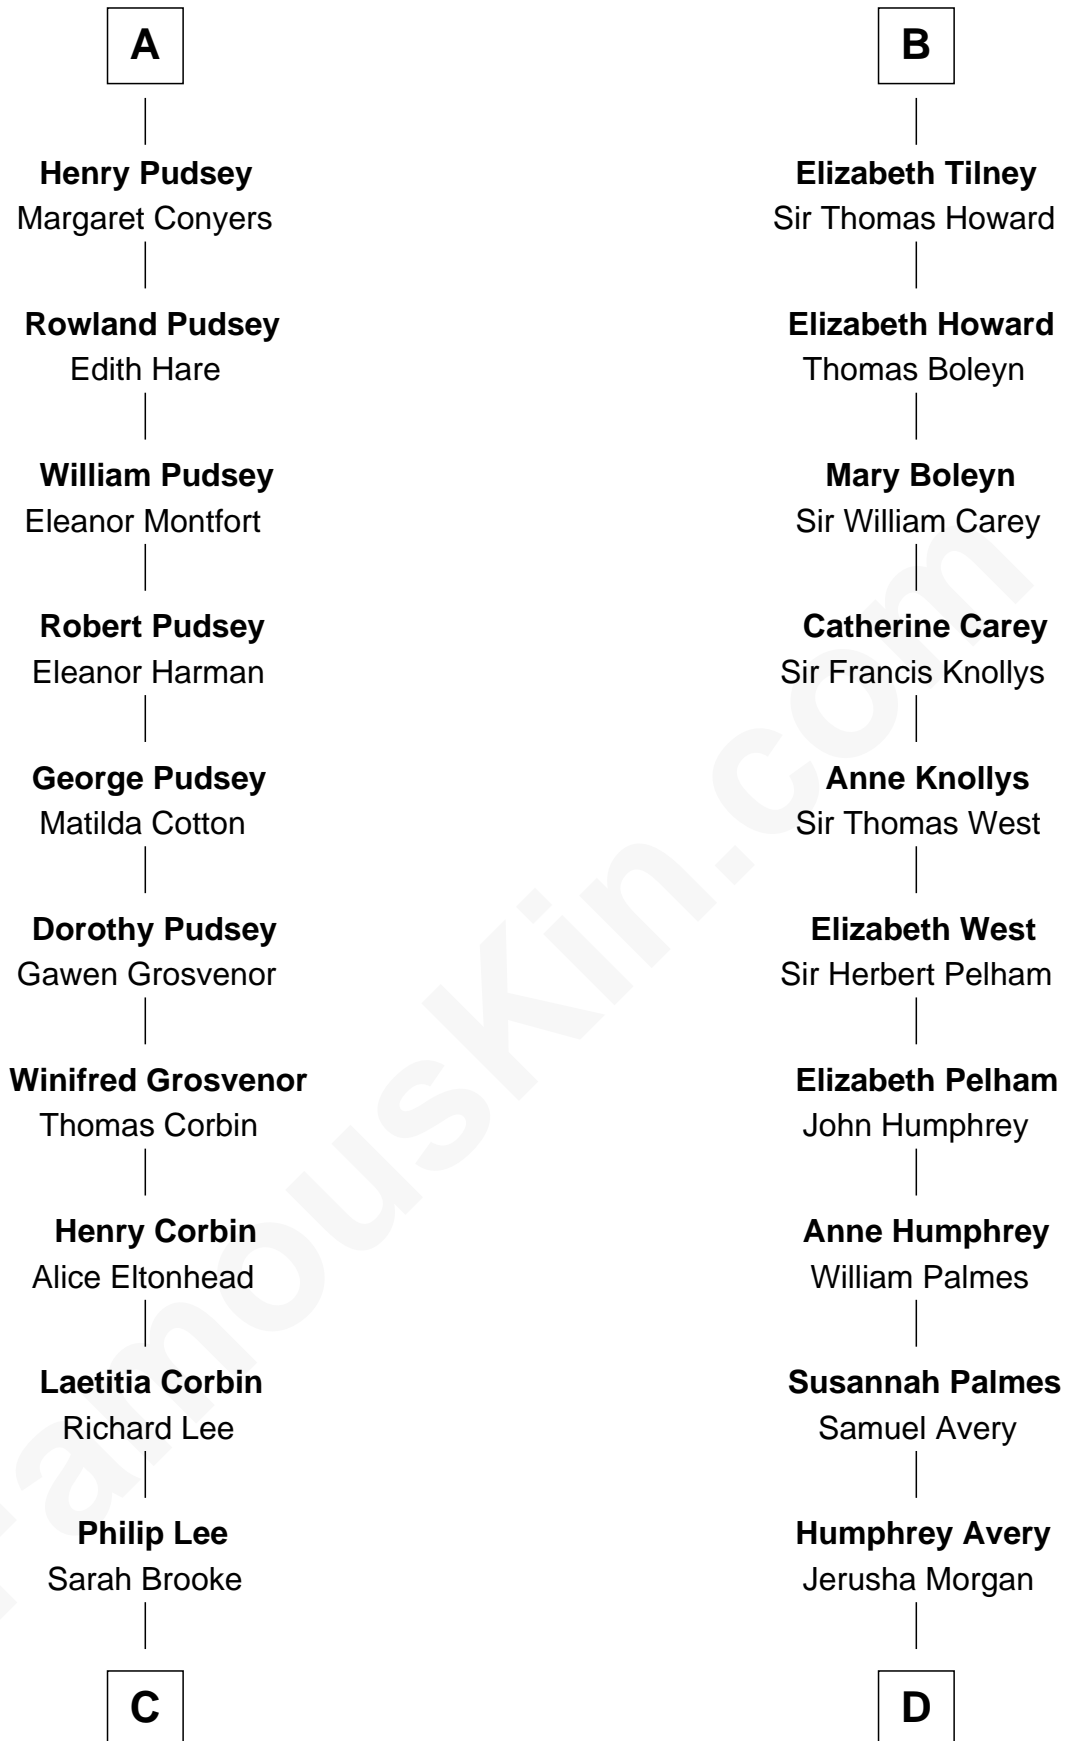

## Relationship Chart of

**Thomas Sim Lee**

*2nd and 7th Governor of Maryland*

**18th cousin 3 times removed of**

**John D. Rockefeller**

*Founder of the Standard Oil Company*

**C**

**Thomas Lee**  
Christiana Sim

**Thomas Sim Lee**  
*2nd and 7th Governor of Maryland*

**D**

**Solomon Avery**  
Hannah Punderson

**Miles Avery**  
Malinda Pixley

**Lucy Avery**  
Godfrey Lewis Rockefeller

**William Avery Rockefeller**  
Eliza Davison