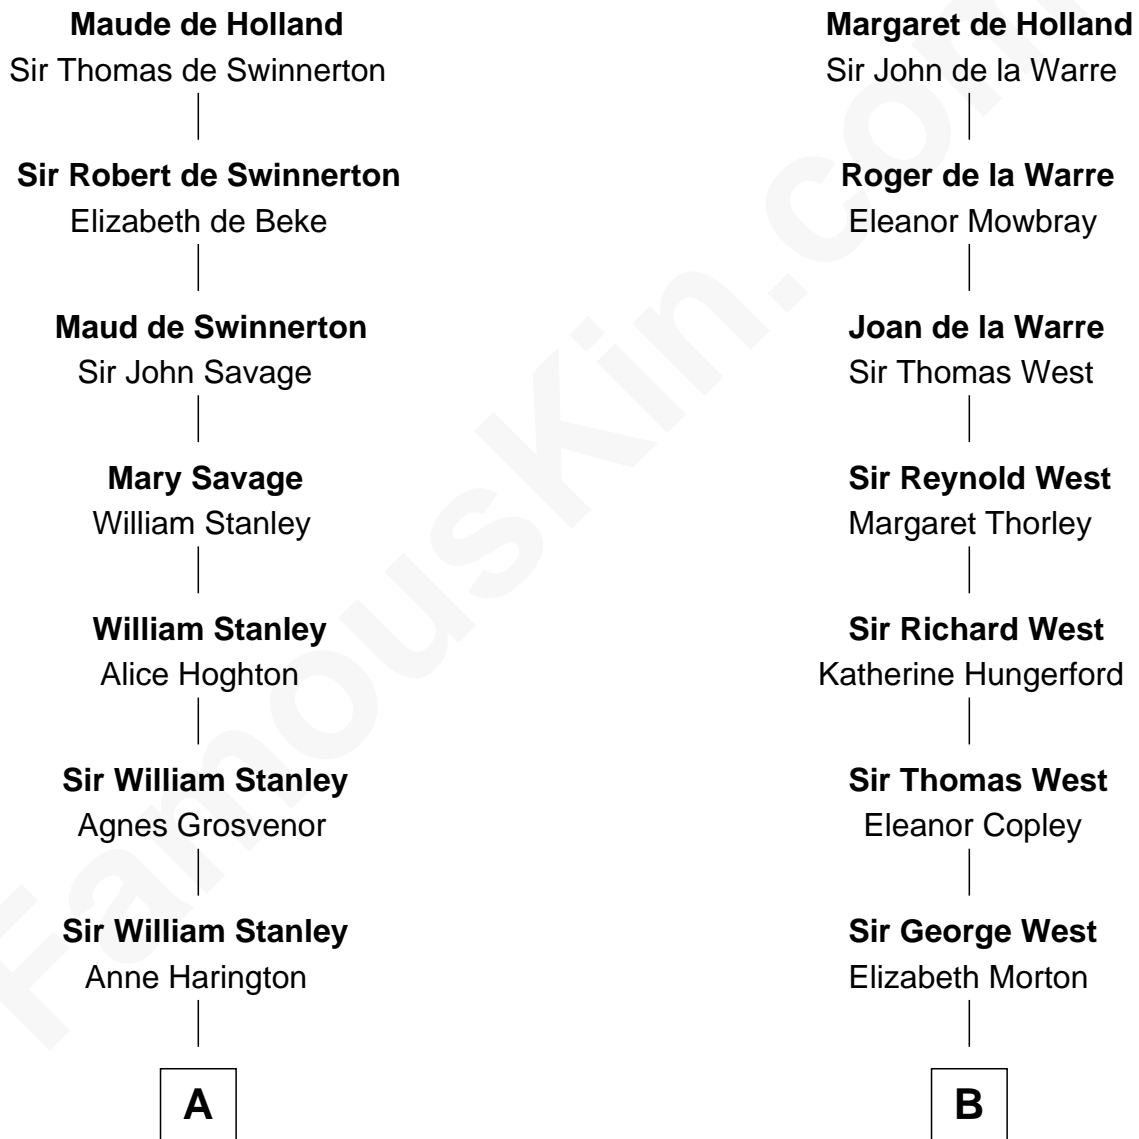

FamousKin.com Relationship Chart of

Thomas Sim Lee

2nd and 7th Governor of Maryland

14th cousin 6 times removed of

Nelson Rockefeller

41st U.S. Vice-President

Sir Robert de Holland

Maude la Zouche

C

William Avery Rockefeller

Eliza Davison

John Davison Rockefeller

Laura Celestia Spelman

John Davison Rockefeller

Abby Greene Aldrich

Nelson Rockefeller

41st U.S. Vice-President

FamousKin.com