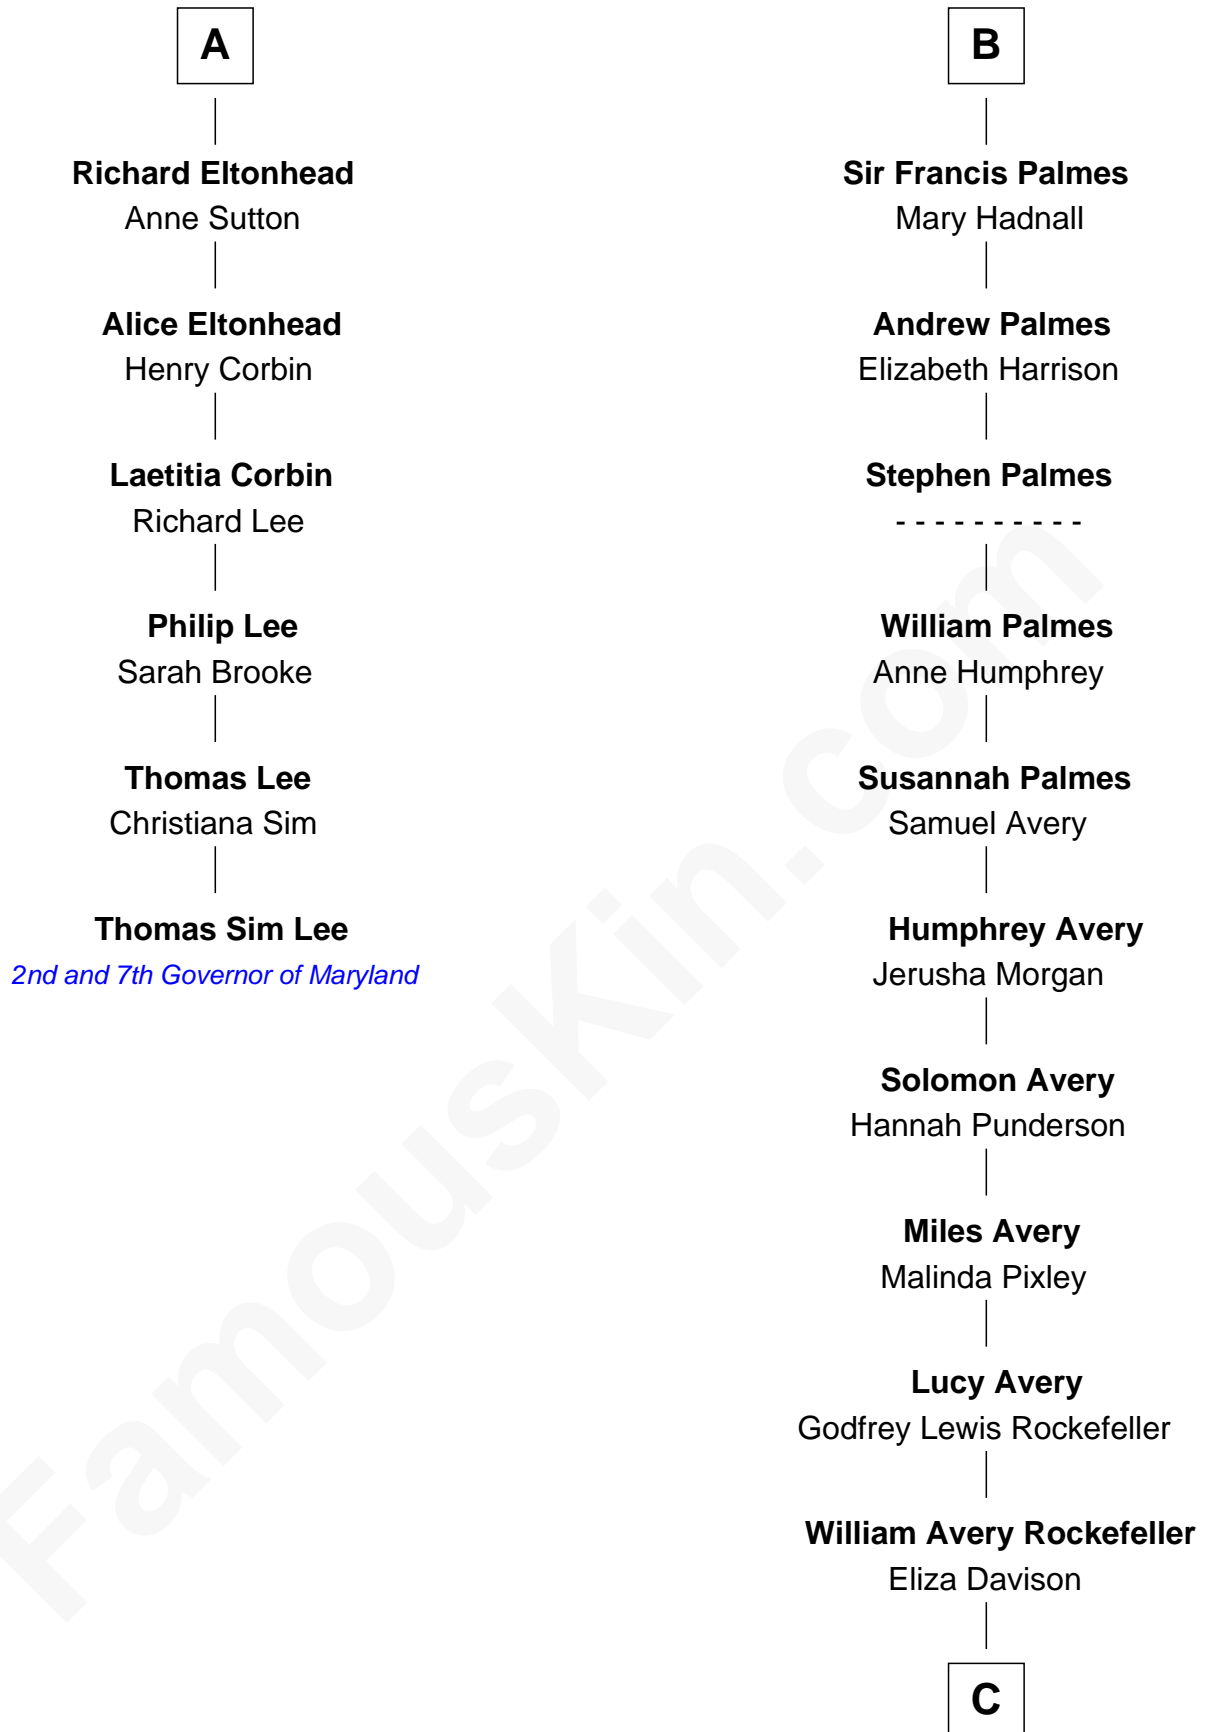

FamousKin.com Relationship Chart of

Thomas Sim Lee

2nd and 7th Governor of Maryland

12th cousin 7 times removed of

Nelson Rockefeller

41st U.S. Vice-President

Sir Richard Fitzalan

Elizabeth de Bohun

Sir William Beauchamp

Joan Beauchamp

James Butler

Elizabeth Butler

John Talbot

Ann Talbot

Sir Henry Vernon

Elizabeth Vernon

Sir Robert Corbet

Sir Roger Corbet

Anne Windsor

Margaret Corbet

Sir Francis Palmes

B

C

|
John Davison Rockefeller

Laura Celestia Spelman

|
John Davison Rockefeller

Abby Greene Aldrich

|
Nelson Rockefeller

41st U.S. Vice-President

FamousKin.com