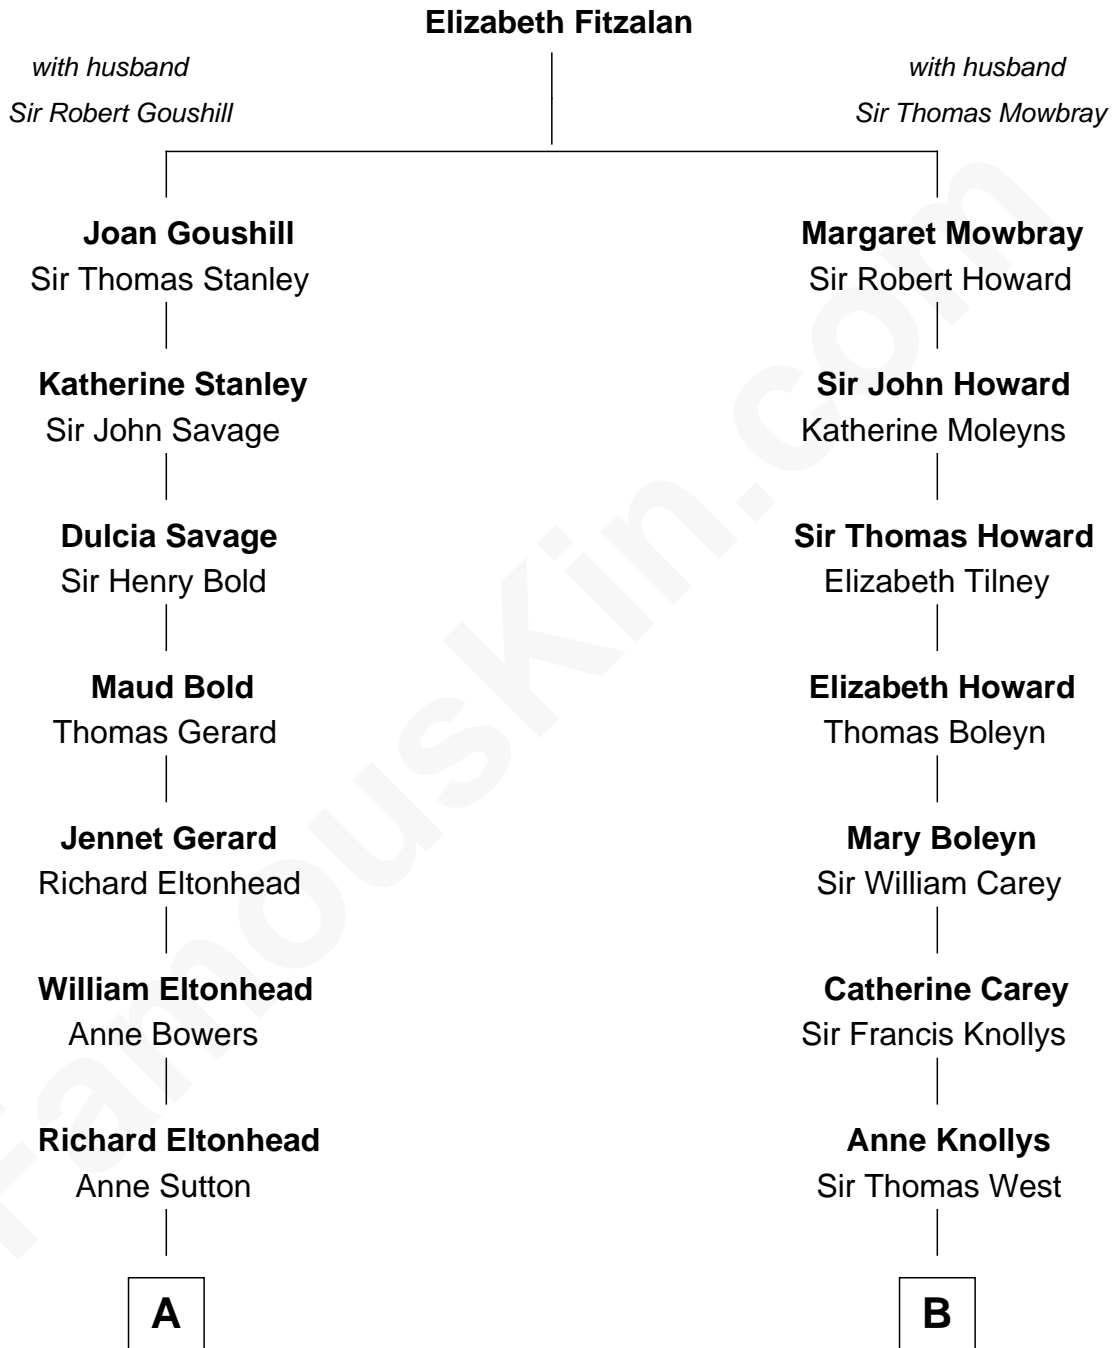

FamousKin.com Relationship Chart of

Thomas Sim Lee

2nd and 7th Governor of Maryland

11th cousin 7 times removed of

Nelson Rockefeller

41st U.S. Vice-President

C

John Davison Rockefeller

Abby Greene Aldrich

Nelson Rockefeller

41st U.S. Vice-President

FamousKin.com