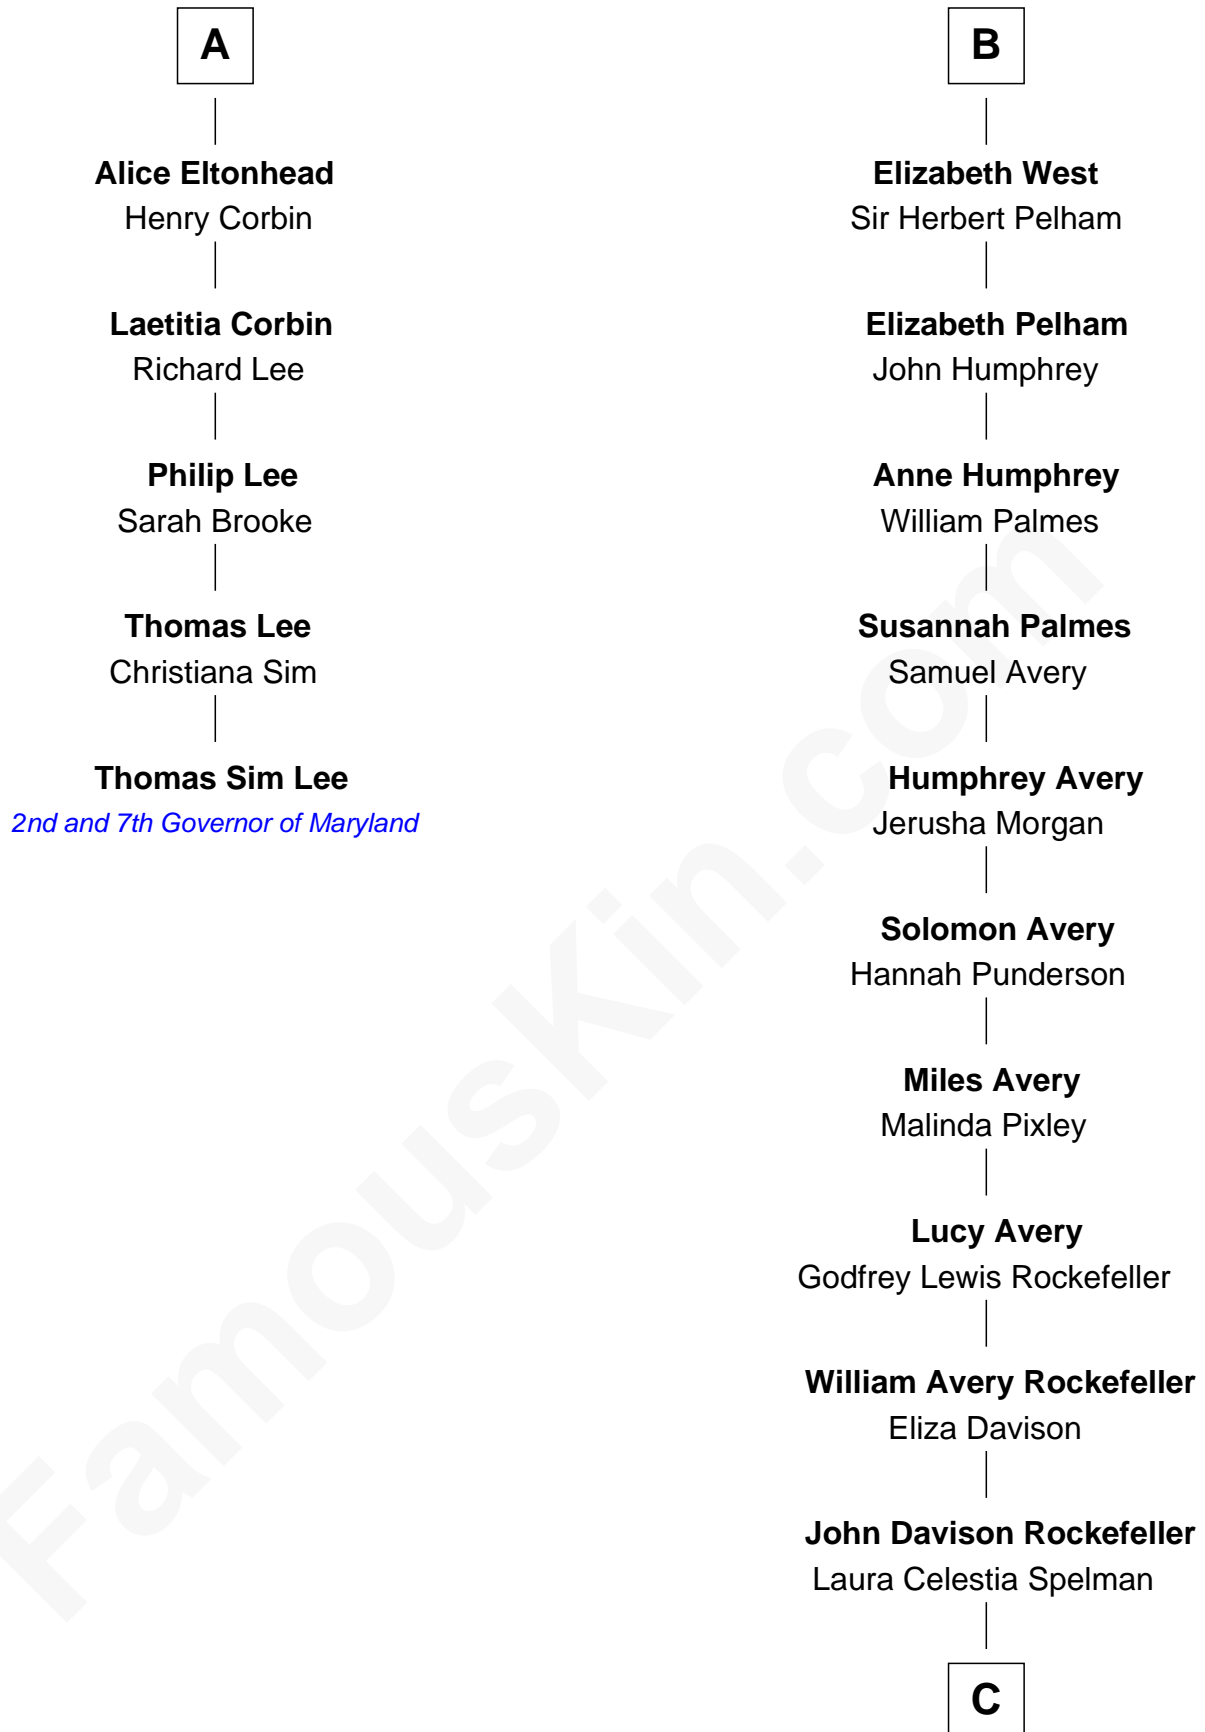

FamousKin.com Relationship Chart of

Thomas Sim Lee

2nd and 7th Governor of Maryland

11th cousin 7 times removed of

Nelson Rockefeller

41st U.S. Vice-President

C

John Davison Rockefeller

Abby Greene Aldrich

Nelson Rockefeller

41st U.S. Vice-President

FamousKin.com