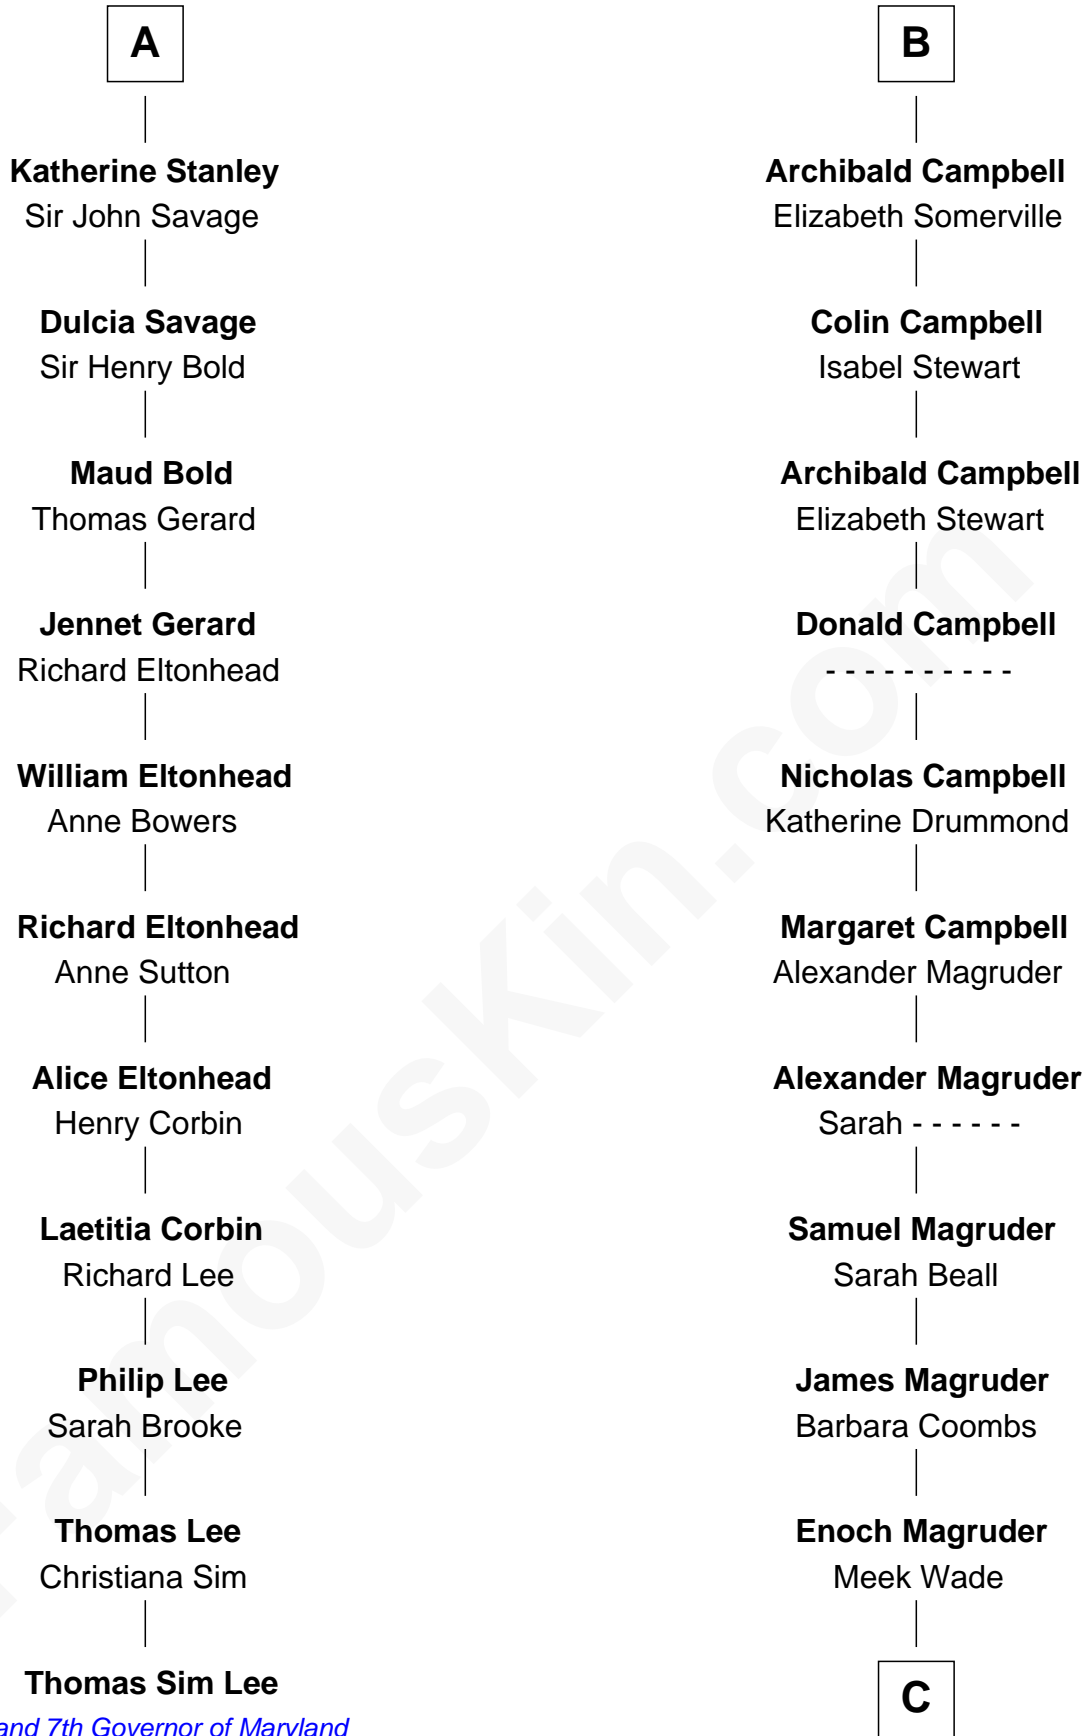

## Relationship Chart of

**Thomas Sim Lee**

*2nd and 7th Governor of Maryland*

**17th cousin 4 times removed of**

**Emily Post**

*American Author on Etiquette*

**C**

**Mary Meek Magruder**

Thomas Clagett

**Sarah Magruder Clagett**

Upton Bruce

**Marian Bruce**

William Price

**Bruce Price**

Mary Josephine Lee

**Emily Post**