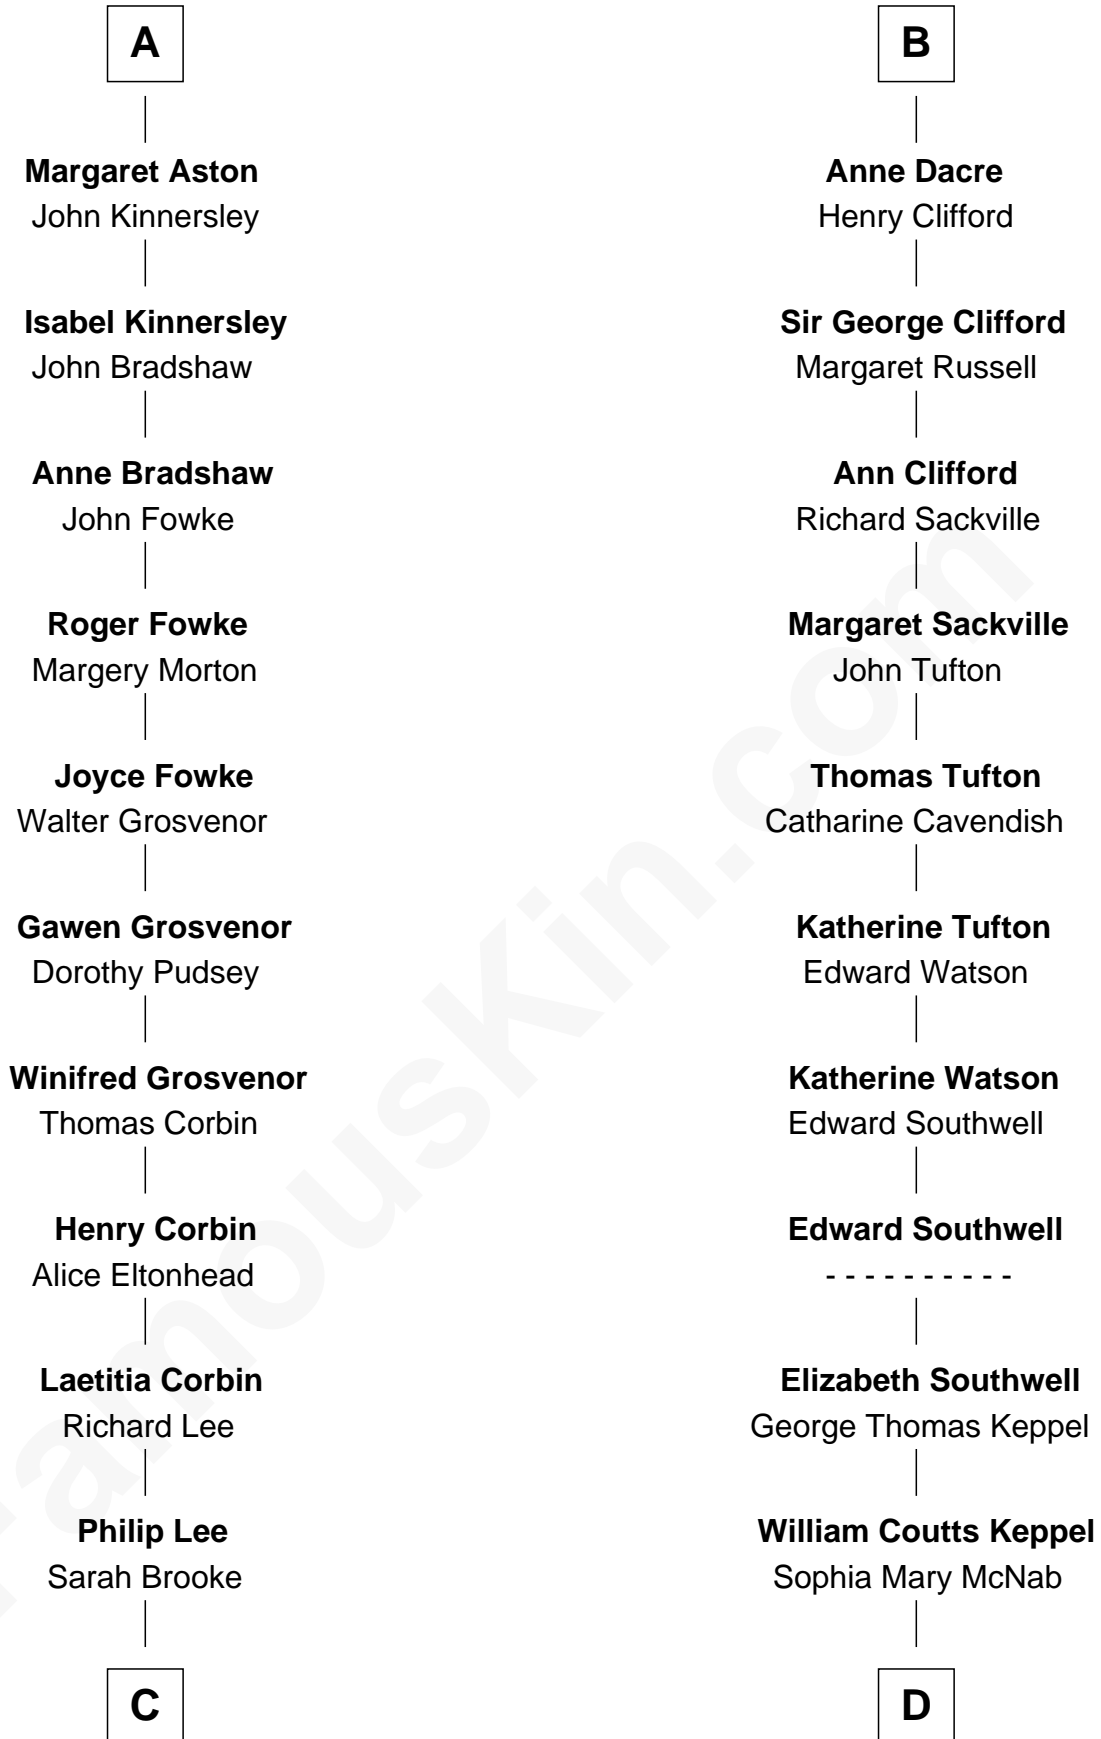

FamousKin.com Relationship Chart of

Thomas Sim Lee

2nd and 7th Governor of Maryland

18th cousin 2 times removed of

Camilla Parker Bowles

Queen Consort of the United Kingdom

C

Thomas Lee
Christiana Sim

Thomas Sim Lee
2nd and 7th Governor of Maryland

D

George Keppel
Alice Frederica Edmonstone

Sonia Rosemary Keppel
Roland Calvert Cubitt

Rosalind Maud Cubitt
Bruce Middleton Hope Shand

Camilla Parker Bowles
Queen Consort