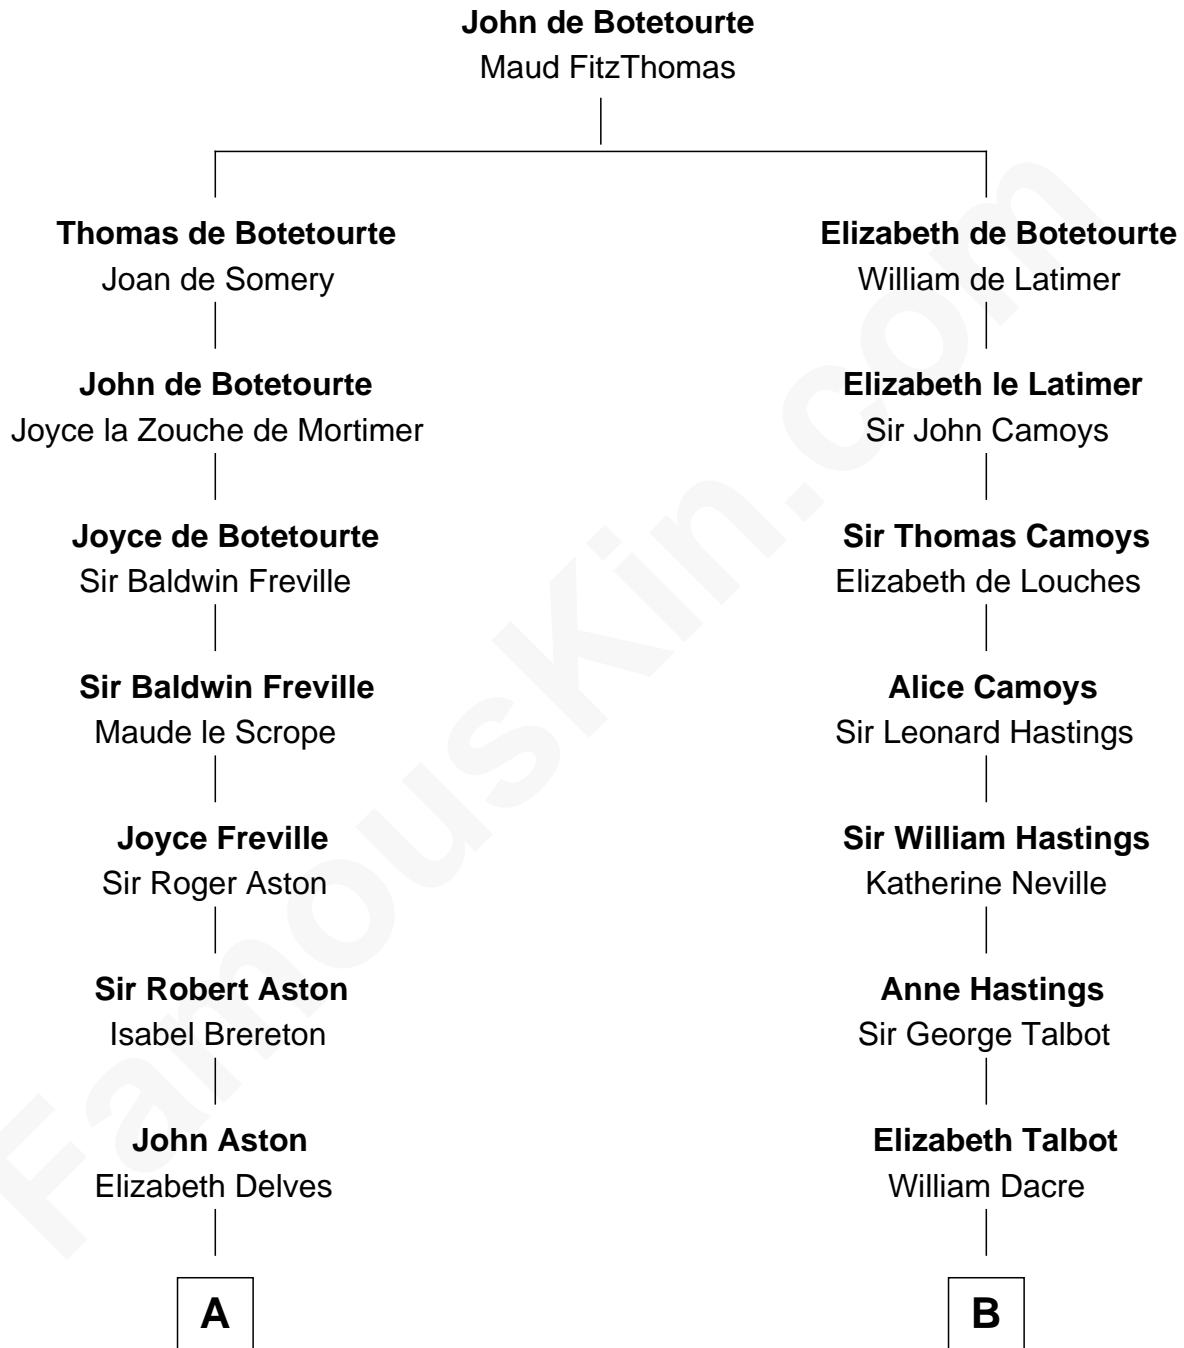

FamousKin.com Relationship Chart of

Thomas Sim Lee

2nd and 7th Governor of Maryland

18th cousin 2 times removed of

Camilla Parker Bowles

Queen Consort of the United Kingdom

C

Thomas Lee
Christiana Sim

Thomas Sim Lee
2nd and 7th Governor of Maryland

D

George Keppel
Alice Frederica Edmonstone

Sonia Rosemary Keppel
Roland Calvert Cubitt

Rosalind Maud Cubitt
Bruce Middleton Hope Shand

Camilla Parker Bowles
Queen Consort