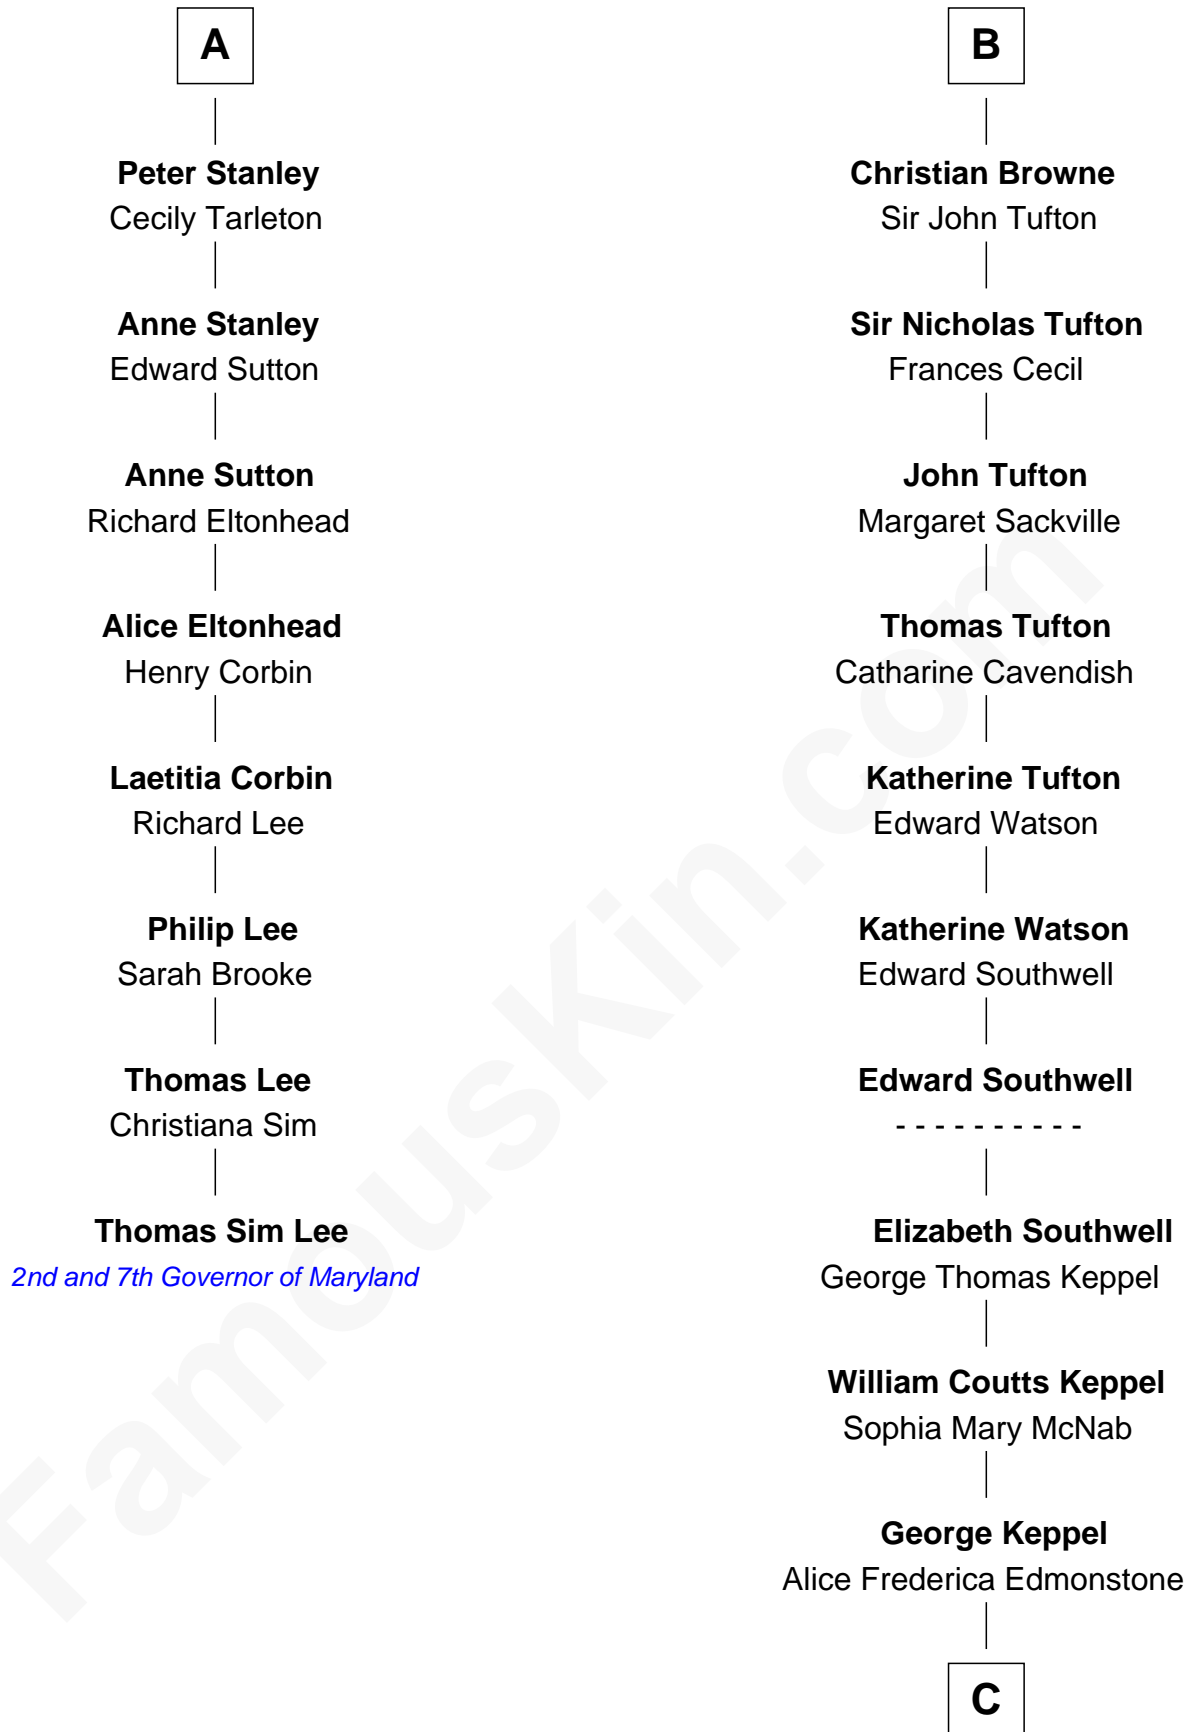

FamousKin.com Relationship Chart of

Thomas Sim Lee

2nd and 7th Governor of Maryland

14th cousin 5 times removed of

Camilla Parker Bowles

Queen Consort of the United Kingdom

C

—
Sonia Rosemary Keppel

Roland Calvert Cubitt

—
Rosalind Maud Cubitt

Bruce Middleton Hope Shand

—
Camilla Parker Bowles

Queen Consort

FamousKin.com