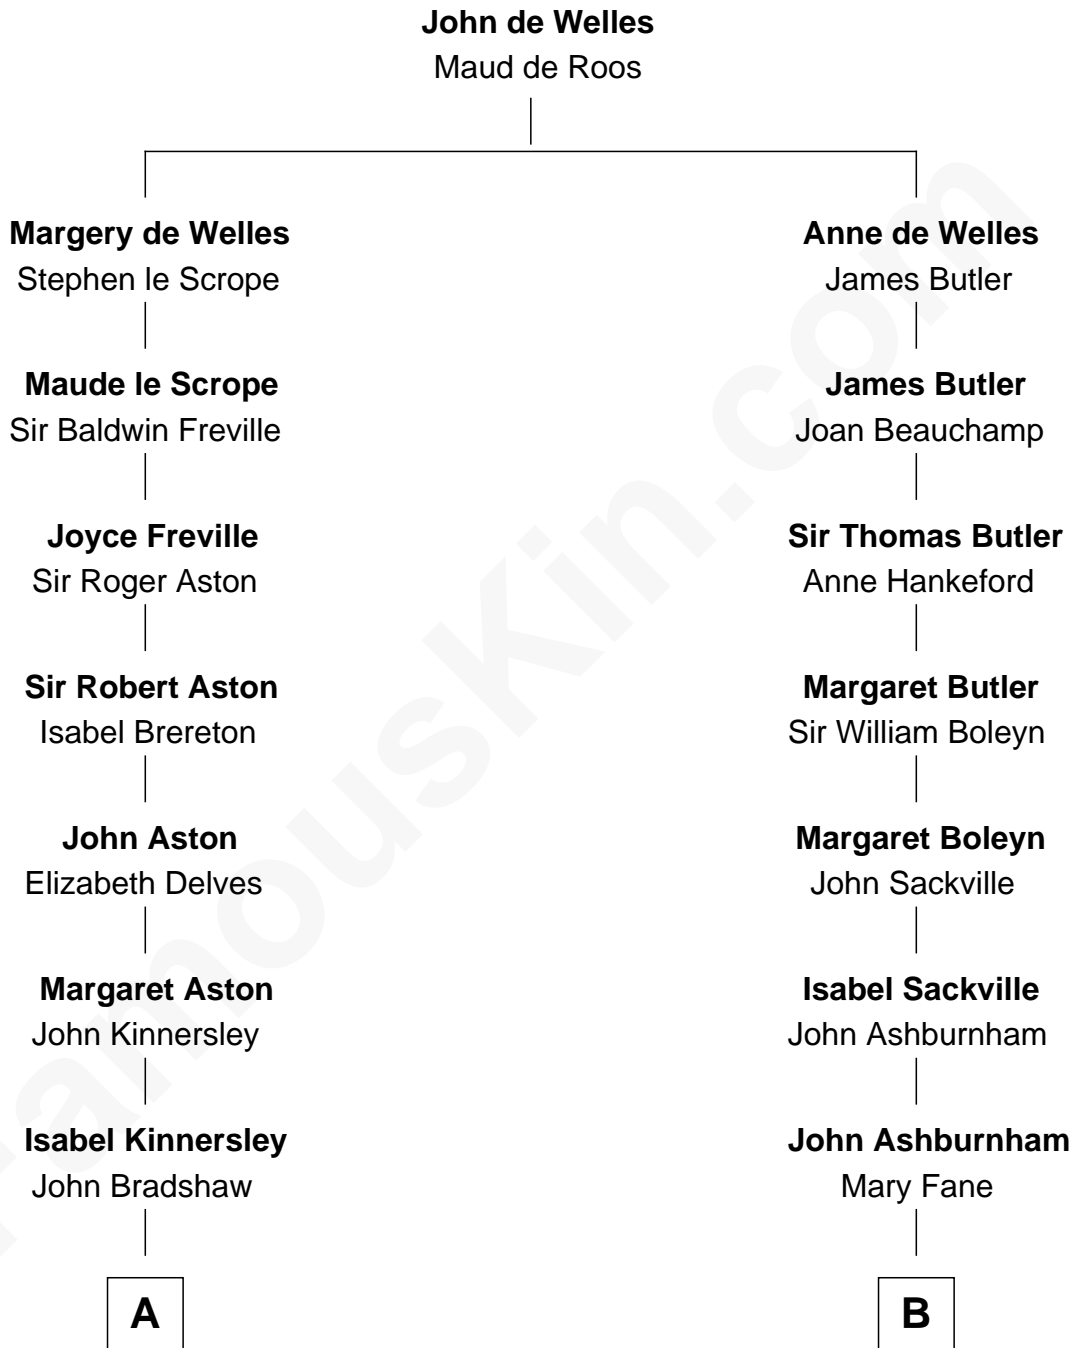

# FamousKin.com Relationship Chart of Thomas Sim Lee

2nd and 7th Governor of Maryland

16th cousin 3 times removed of

## Camilla Parker Bowles

Queen Consort of the United Kingdom

**C**

—  
**Sonia Rosemary Keppel**

Roland Calvert Cubitt

—  
**Rosalind Maud Cubitt**

Bruce Middleton Hope Shand

—  
**Camilla Parker Bowles**

*Queen Consort*

FamousKin.com