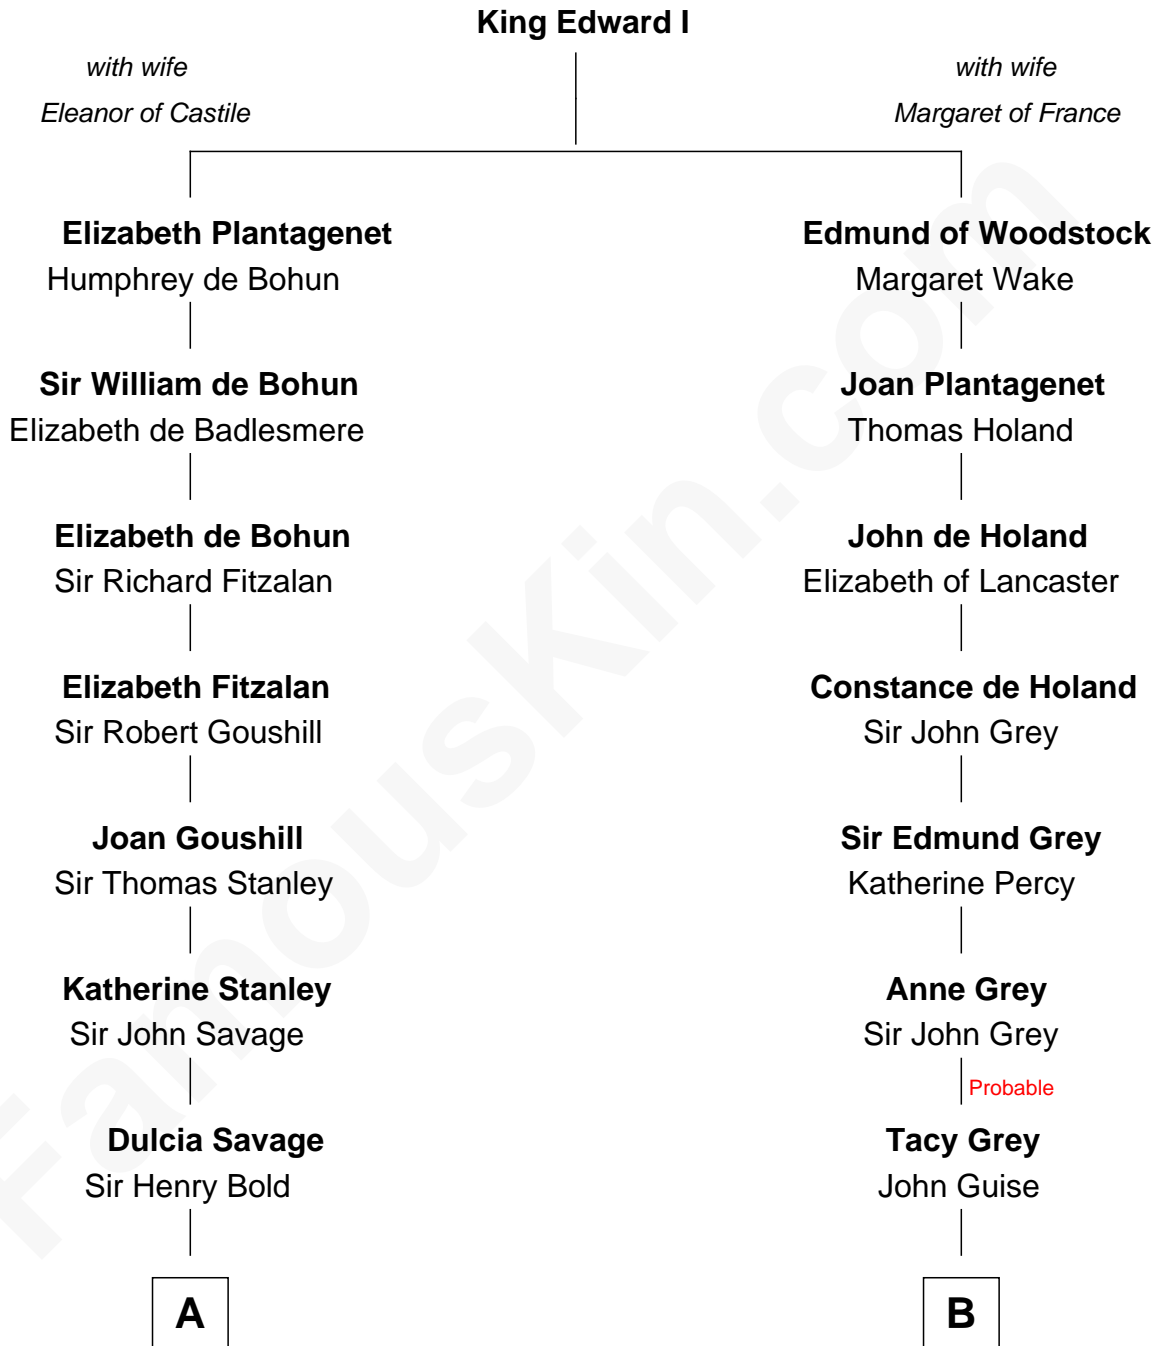

FamousKin.com

Relationship Chart of

Thomas Sim Lee

2nd and 7th Governor of Maryland

15th cousin 5 times removed of

Raquel Welch

Movie Actress

A